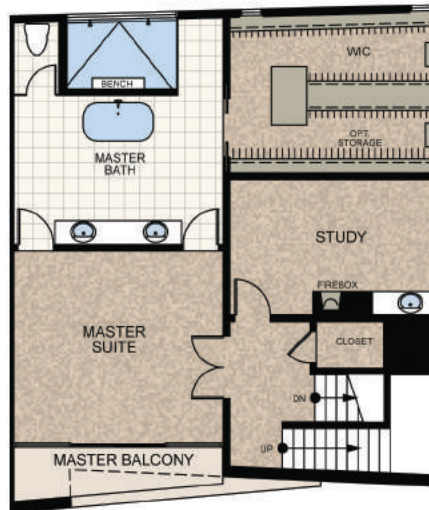

MERCURY
Luxury Homes by CASTLE ROCK

UNIT B
4319 SQ FT

ELEGANT HOMES | CREATIVE DESIGN

C-ROCK.COM

Elevations are artist renderings and some minor changes may occur after the rendering has been produced. See Sales Consultant for current elevations. Square footage is approximate and may vary per elevation. The designs, as originally designed and prior to any changes you make, are estimated to yield approximately the number of square feet shown. All dimensions are approximate. Square footage may vary based on as-built dimensions, configurations, plan options and/or method of calculation.

THIRD FLOOR

SECOND FLOOR

FIRST FLOOR