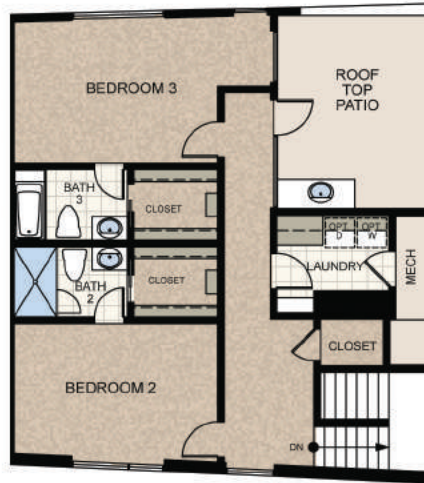

MERCURY
Luxury Homes by CASTLE ROCK

UNIT B
4319 SQ FT

ELEGANT HOMES | CREATIVE DESIGN

C-ROCK.COM

Elevations are artist renderings and some minor changes may occur after the rendering has been produced. See Sales Consultant for current elevations. Square footage is approximate and may vary per elevation. The designs, as originally designed and prior to any changes you make, are estimated to yield approximately the number of square feet shown. All dimensions are approximate. Square footage may vary based on as-built dimensions, configurations, plan options and/or method of calculation.

THIRD FLOOR

SECOND FLOOR

FIRST FLOOR