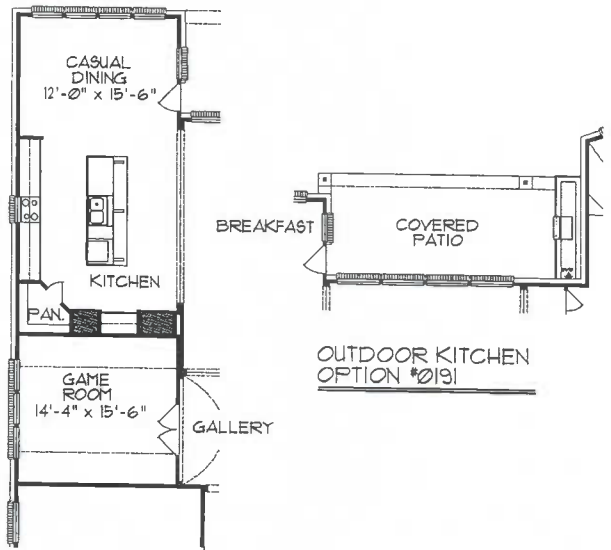

TRENDMAKER

EXPERIENCE LUXURY • TRENDMAKERHOMES.COM

PLAN - F721 - 3,488 sq.ft.

FLOOR PLAN

OPTIONS

GAMEROOM/ CASUAL DINING
OPTION #0605

FROM DINING & BREAKFAST + 25 sqft

GAMEROOM #2
OPTION #0596

+ 467 sqft

GAMEROOM #2
OPTION #0596

+ 467 sqft

In an effort to constantly improve our plans, homes started in the future and some recently started homes under construction may have substantial differences from existing Trendmaker homes, including models that may already be built in communities. Square footage is approximate and may vary per elevation.