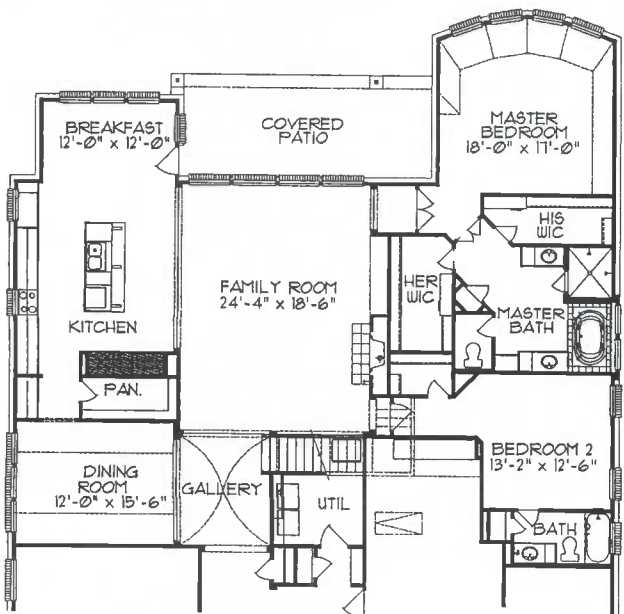

TRENDMAKER

EXPERIENCE LUXURY • TRENDMAKERHOMES.COM

PLAN - F721 - 3,488 sq.ft.

FLOOR PLAN

OPTIONS

GAMEROOM/ CASUAL DINING
OPTION #0605

FROM DINING & BREAKFAST + 25 sqft

GAMEROOM #2
OPTION #0596

+ 467 sqft

GAMEROOM #2
OPTION #0596

+ 467 sqft

In an effort to constantly improve our plans, homes started in the future and some recently started homes under construction may have substantial differences from existing Trendmaker homes, including models that may already be built in communities. Square footage is approximate and may vary per elevation.