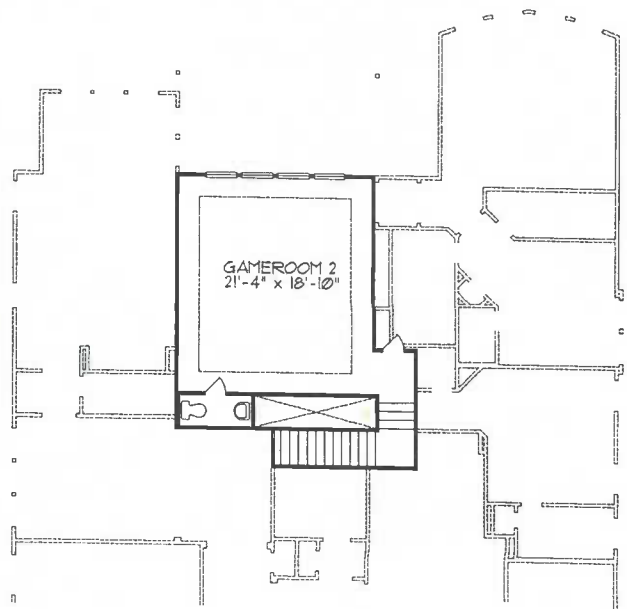

TRENDMAKER

EXPERIENCE LUXURY • TRENDMAKERHOMES.COM

PLAN - F721 - 3,488 sq.ft.

FLOOR PLAN

OPTIONS

GAMEROOM/ CASUAL DINING
OPTION #0605

FROM DINING & BREAKFAST + 25 sqft

GAMEROOM #2
OPTION #0596

+ 467 sqft

GAMEROOM #2
OPTION #0596

+ 467 sqft

In an effort to constantly improve our plans, homes started in the future and some recently started homes under construction may have substantial differences from existing Trendmaker homes, including models that may already be built in communities. Square footage is approximate and may vary per elevation.