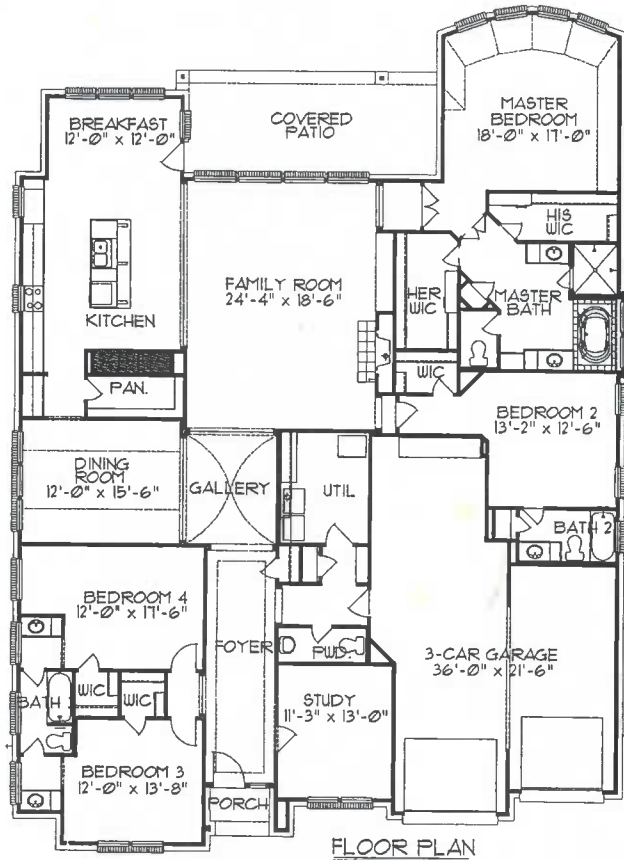

TRENDMAKER

EXPERIENCE LUXURY • TRENDMAKERHOMES.COM

PLAN - F721 - 3,488 sq.ft.

FLOOR PLAN

OPTIONS

GAMEROOM/ CASUAL DINING
OPTION #0605

FROM DINING & BREAKFAST + 25 sqft

GAMEROOM #2
OPTION #0596

+ 467 sqft

GAMEROOM #2
OPTION #0596

+ 467 sqft

In an effort to constantly improve our plans, homes started in the future and some recently started homes under construction may have substantial differences from existing Trendmaker homes, including models that may already be built in communities. Square footage is approximate and may vary per elevation.