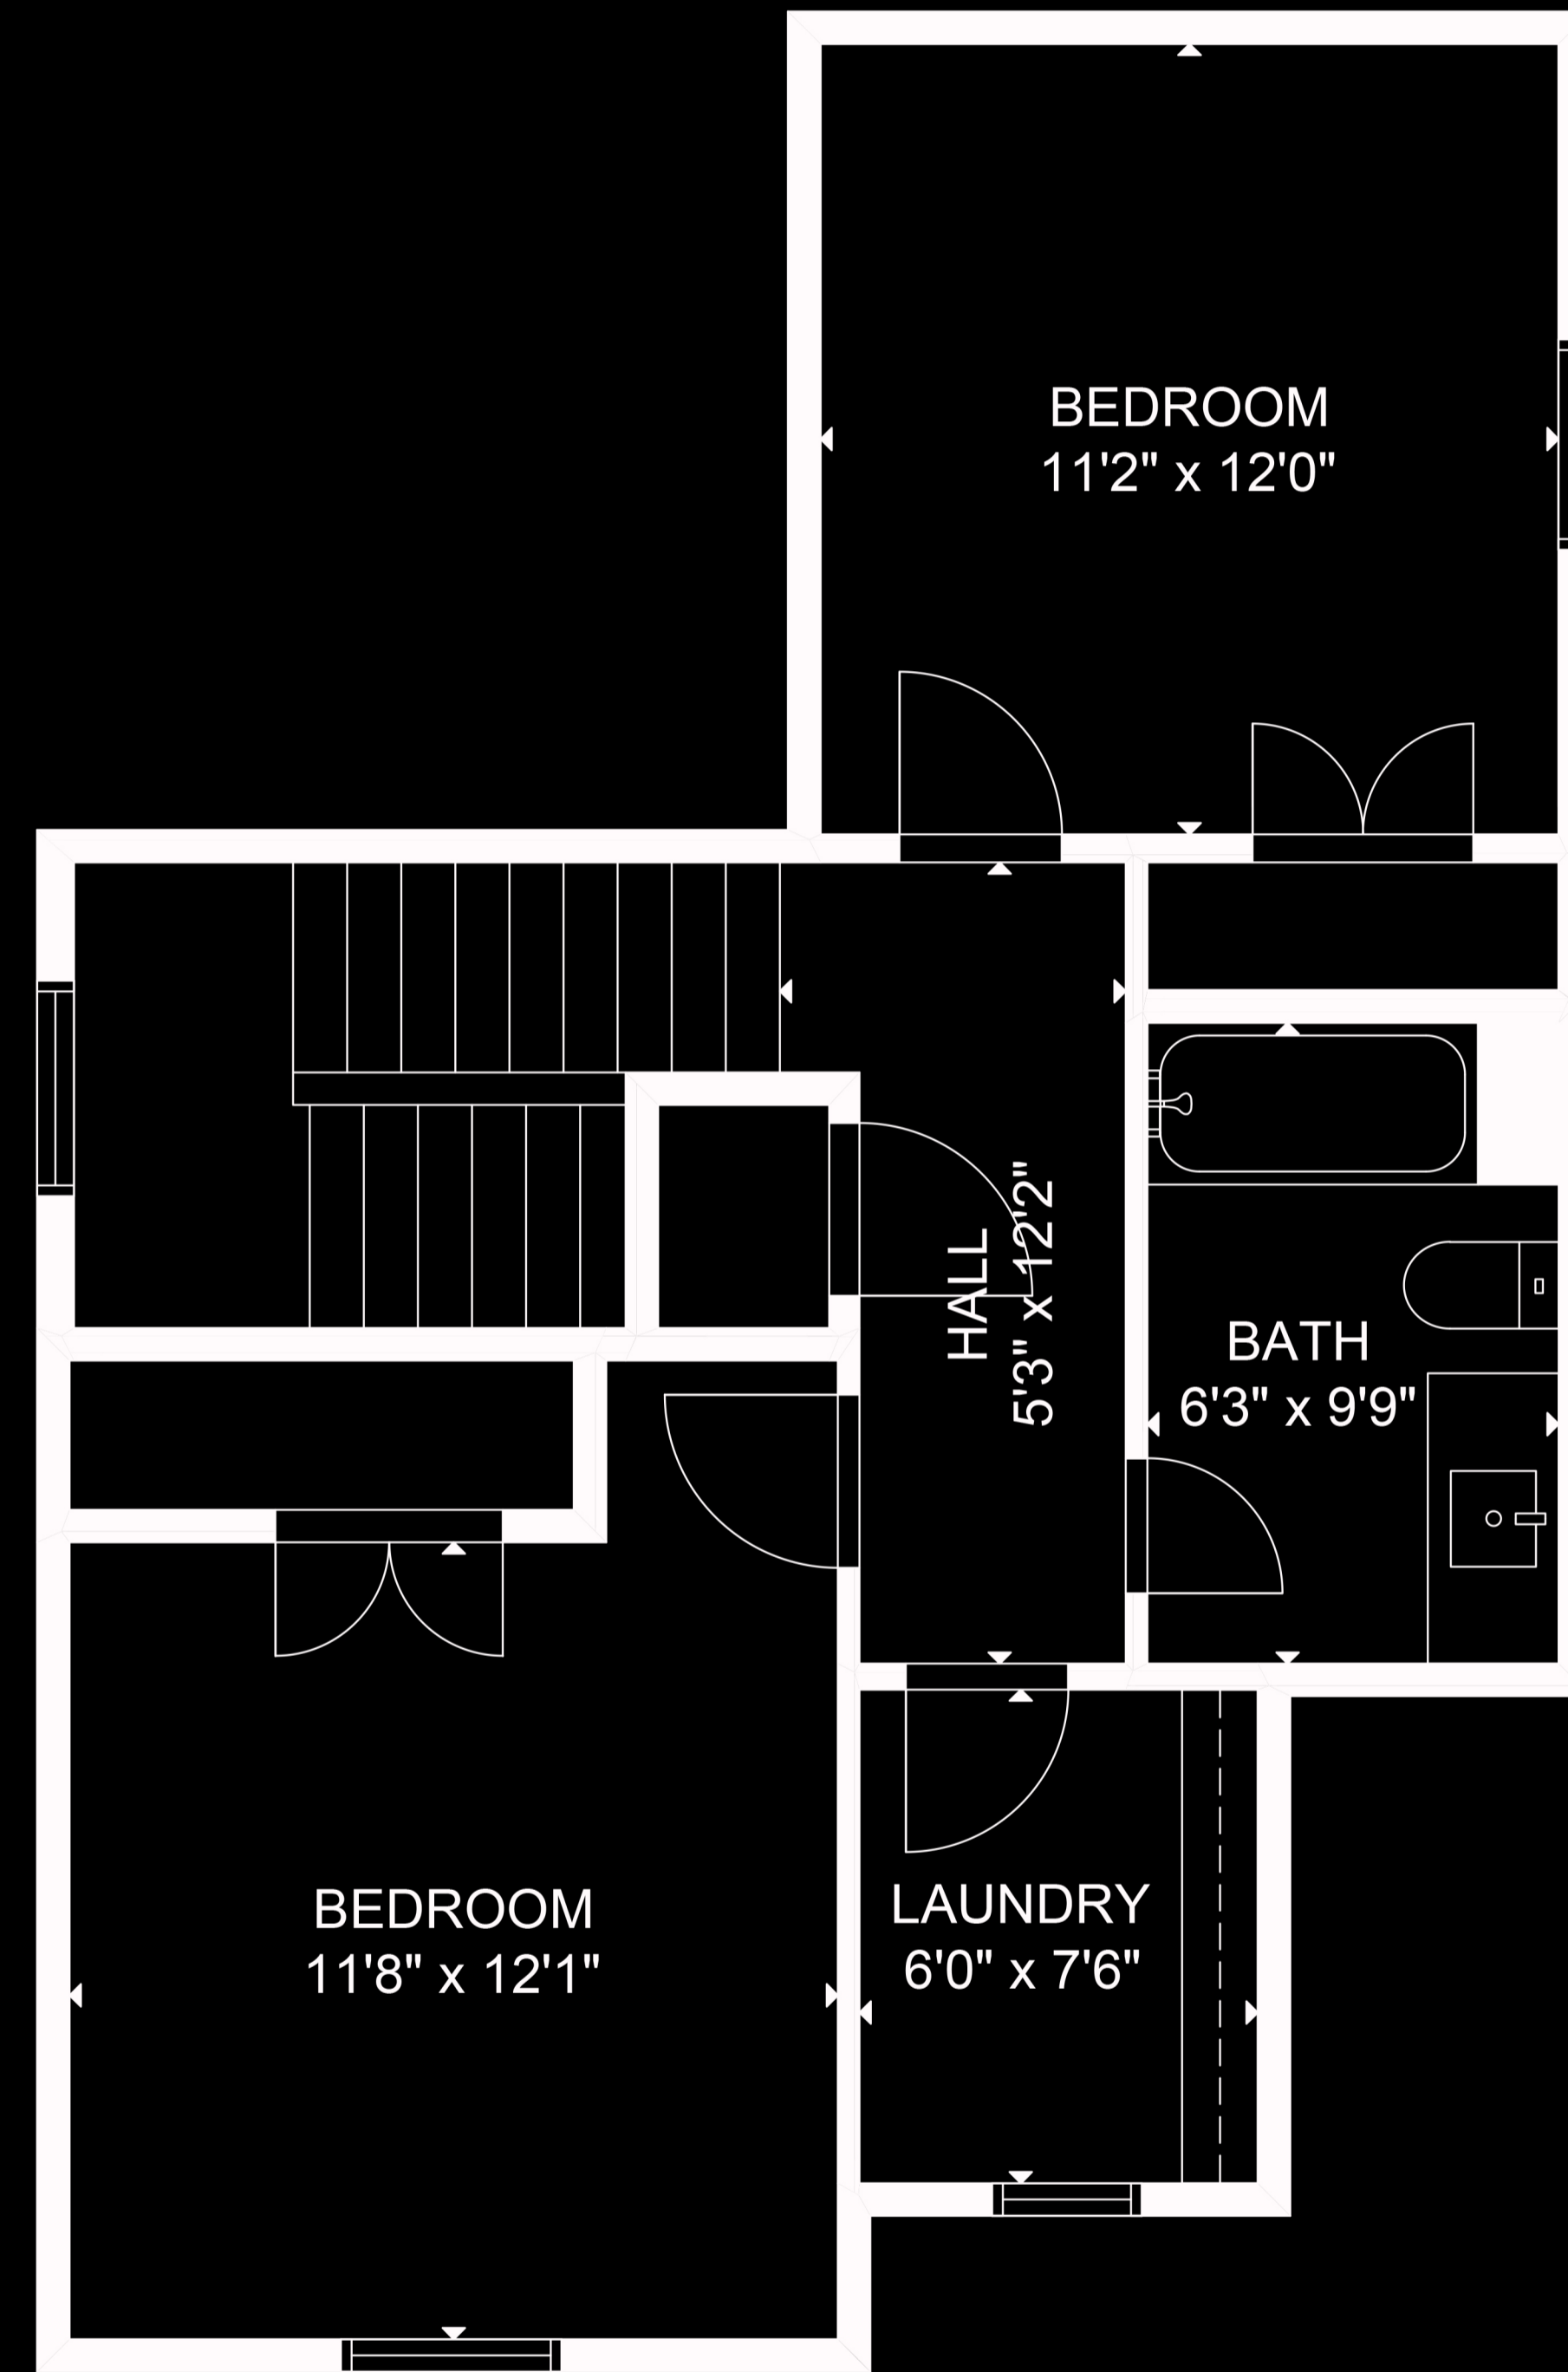

FLOOR 1

FLOOR 2

GROSS INTERNAL AREA
TOTAL: 1,571 sq ft

FLOOR 1: 989 sq ft, FLOOR 2: 582 sq ft

SIZE AND DIMENSIONS ARE APPROXIMATE, ACTUAL MAY VARY.