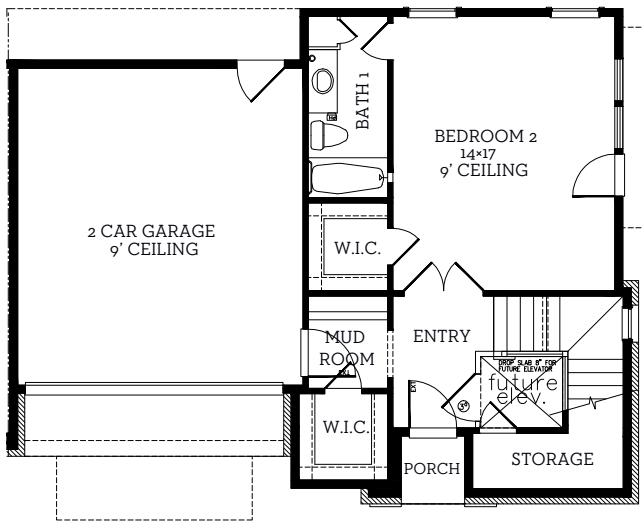

INTOWN

— HOMES —

1602 E. Bonner St

2,857 sq. ft.

3 bed / 3.5 bath

INTOWN-HOMES.COM

INTOWN

— HOMES —

1602 E. Bonner St

2,857 sq. ft.

3 bed / 3.5 bath

First Floor
631 sq.ft.

Second Floor
1145 sq.ft.

Third Floor
1081 sq.ft.

All prices, features and plans are subject to change without notice. Square footage is approximate. No representation or warranties either expressed or implied. Are made as to the accuracy of the information herein or with respect to the suitability, usability, merchantability or conditions of any property herein described. All rights Reserved. InTownHomes 2014