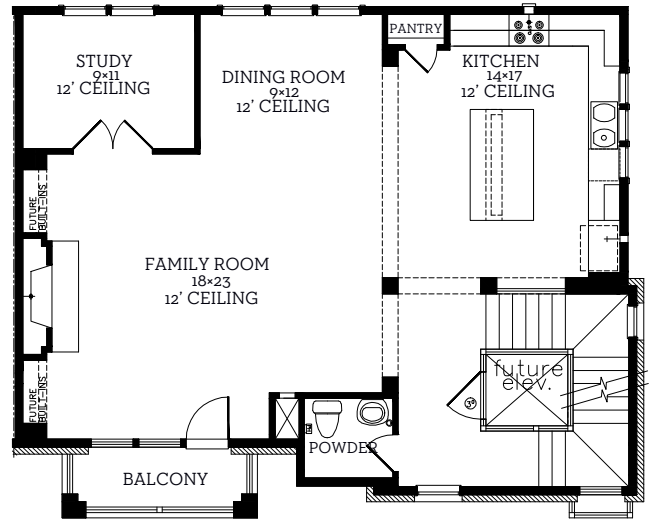

INTOWN

— HOMES —

1602 E. Bonner St

2,857 sq. ft.

3 bed / 3.5 bath

INTOWN-HOMES.COM

INTOWN

— HOMES —

1602 E. Bonner St

2,857 sq. ft.

3 bed / 3.5 bath

First Floor
631 sq.ft.

Second Floor
1145 sq.ft.

Third Floor
1081 sq.ft.

All prices, features and plans are subject to change without notice. Square footage is approximate. No representation or warranties either expressed or implied. Are made as to the accuracy of the information herein or with respect to the suitability, usability, merchantability or conditions of any property herein described. All rights Reserved. InTownHomes 2014