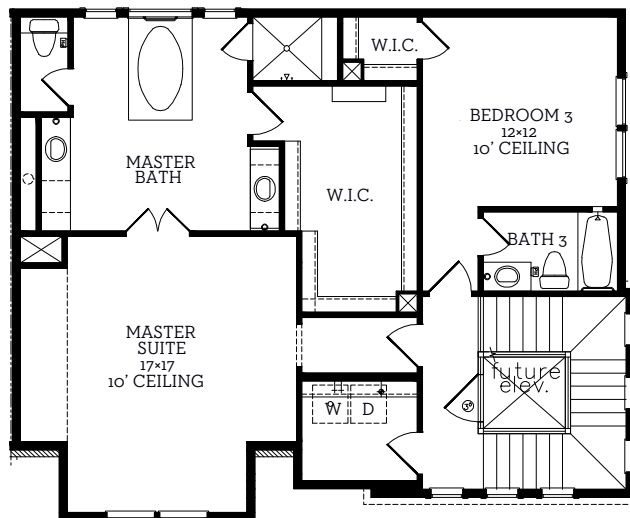

INTOWN

— HOMES —

1602 E. Bonner St

2,857 sq. ft.

3 bed / 3.5 bath

INTOWN-HOMES.COM

INTOWN

— HOMES —

1602 E. Bonner St

2,857 sq. ft.

3 bed / 3.5 bath

First Floor
631 sq.ft.

Second Floor
1145 sq.ft.

Third Floor
1081 sq.ft.

All prices, features and plans are subject to change without notice. Square footage is approximate. No representation or warranties either expressed or implied. Are made as to the accuracy of the information herein or with respect to the suitability, usability, merchantability or conditions of any property herein described. All rights Reserved. InTownHomes 2014