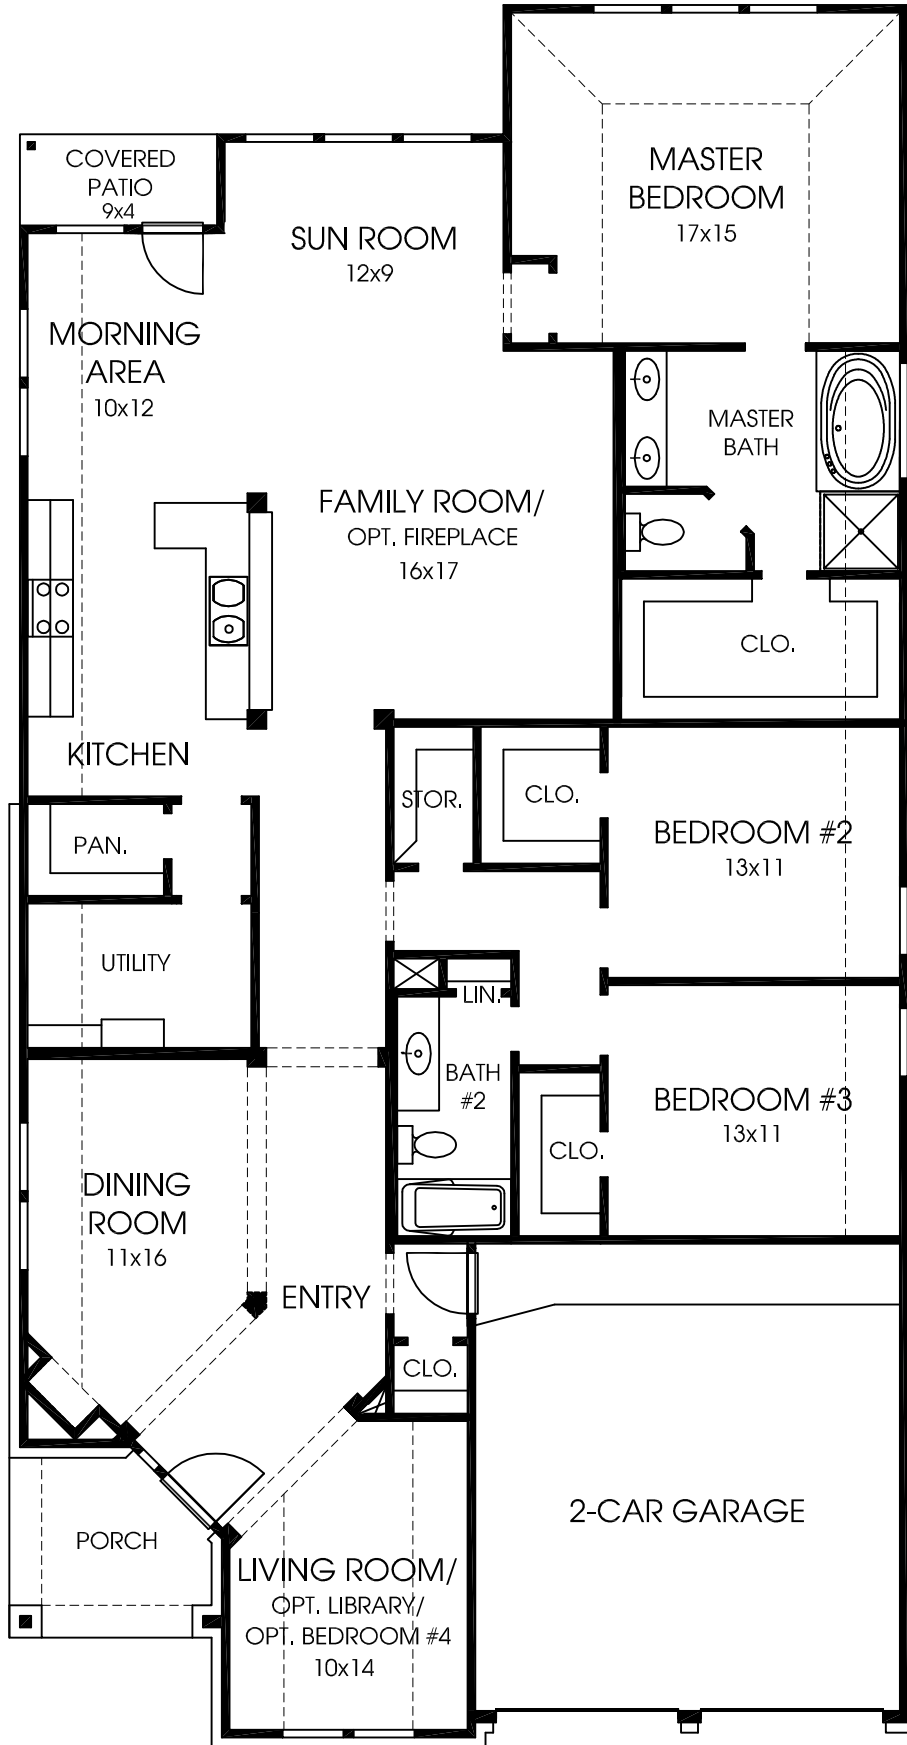

DESIGNS

Design 2326W

This home contains approximately 2,326 square feet and includes three bedrooms and two baths.

Not included: inside keyed deadbolt locks, refrigerators, furnishings, drapery, plants, decorator items and all other personal property being used in model homes. Builder reserves the right to make changes in the plans and specifications, and to substitute material of similar quality. Room dimensions indicate approximate inside area measurements.

05/12/2011 - Perry Homes
(50' CL)

PERRY HOMES

Some of the elevations shown may not be available in all communities.

Design 2326W E-1

Design 2326W E-2

Design 2326W E-51

Elevations subject to change.

05/12/2011 - Perry Homes
(50' CL)

PERRY HOMES

Some of the elevations shown may not be available in all communities.

Design 2326W E-32

Design 2326W E-91

Elevations subject to change.

05/12/2011 - Perry Homes
(50' CL)

PERRY HOMES