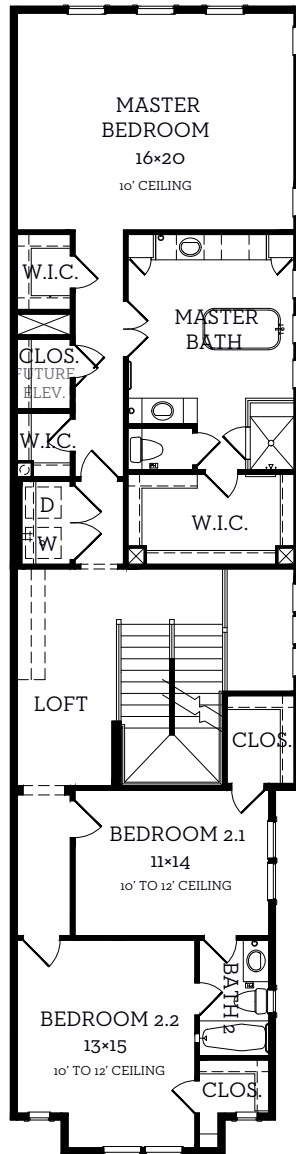

INTOWN

— HOMES —

1223 W 15th 1/2 Street

3,212 sq.ft.

3 bedrooms / 3.5 baths

All prices, features and plans are subject to change without notice. Square footage is approximate. No representation or warranties either expressed or implied. Are made as to the accuracy of the information herein or with respect to the suitability, usability, merchantability or conditions of any property herein described. All rights Reserved. InTownHomes 2017