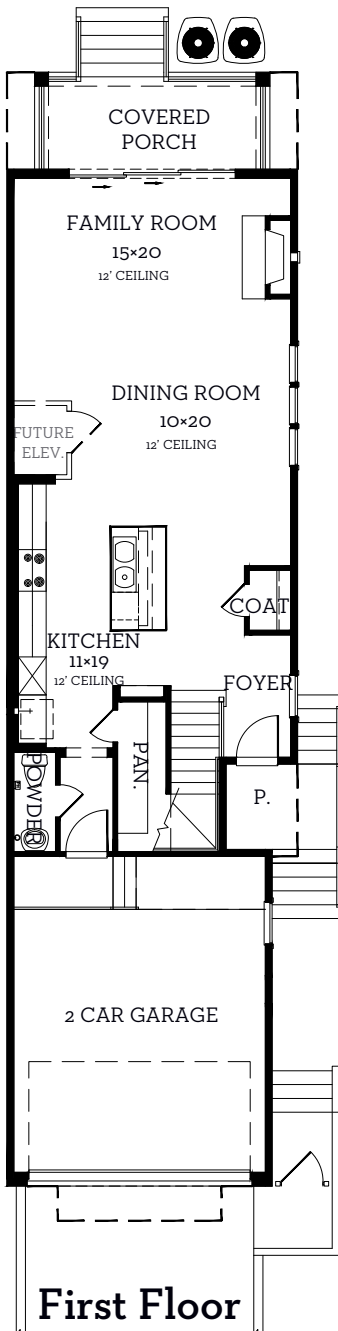

INTOWN

— HOMES —

1223 W 15th 1/2 Street

3,212 sq.ft.

3 bedrooms / 3.5 baths

All prices, features and plans are subject to change without notice. Square footage is approximate. No representation or warranties either expressed or implied. Are made as to the accuracy of the information herein or with respect to the suitability, usability, merchantability or conditions of any property herein described. All rights Reserved. InTownHomes 2017