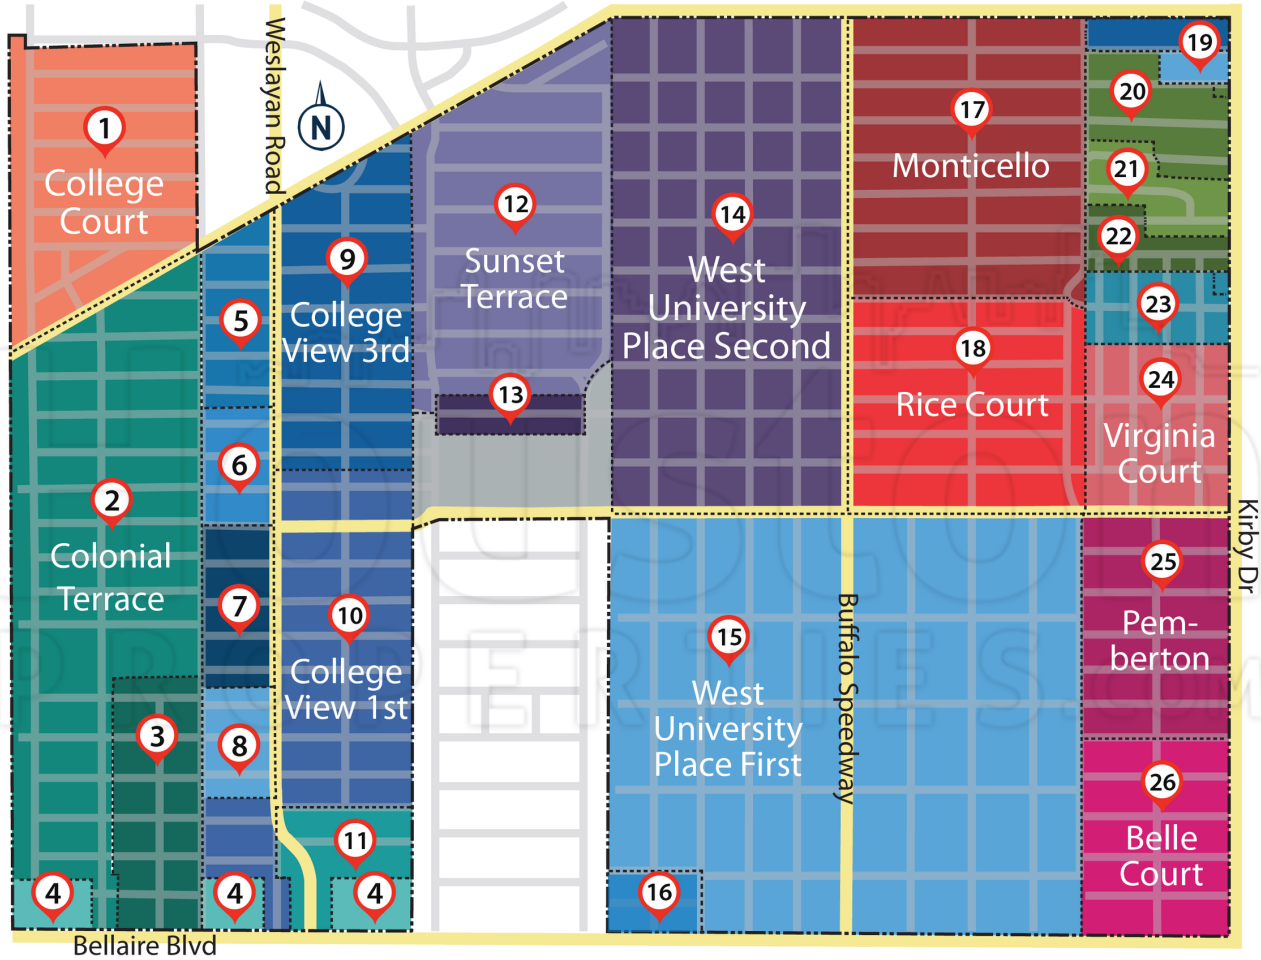

# WEST UNIVERSITY PLACE

## Neighborhood Map

- |                    |                        |                   |
|--------------------|------------------------|-------------------|
| 1 College Court    | 10 College View 1st    | 19 Krenzler Court |
| 2 Colonial Terrace | 11 Cunningham Terrace  | 20 Evanston       |
| 3 Fairview         | 12 Sunset Terrace      | 21 Quenby Court   |
| 4 Cambridge Place  | 13 Pershing Place      | 22 Tangley Place  |
| 5 Bissonnet Place  | 14 West U Place Second | 23 Preston Place  |
| 6 Mathews Place    | 15 West U Place First  | 24 Virginia Court |
| 7 College View 4th | 16 Kent Place          | 25 Pemberton      |
| 8 College View 2nd | 17 Monticello          | 26 Belle Court    |
| 9 College View 3rd | 18 Rice Court          |                   |