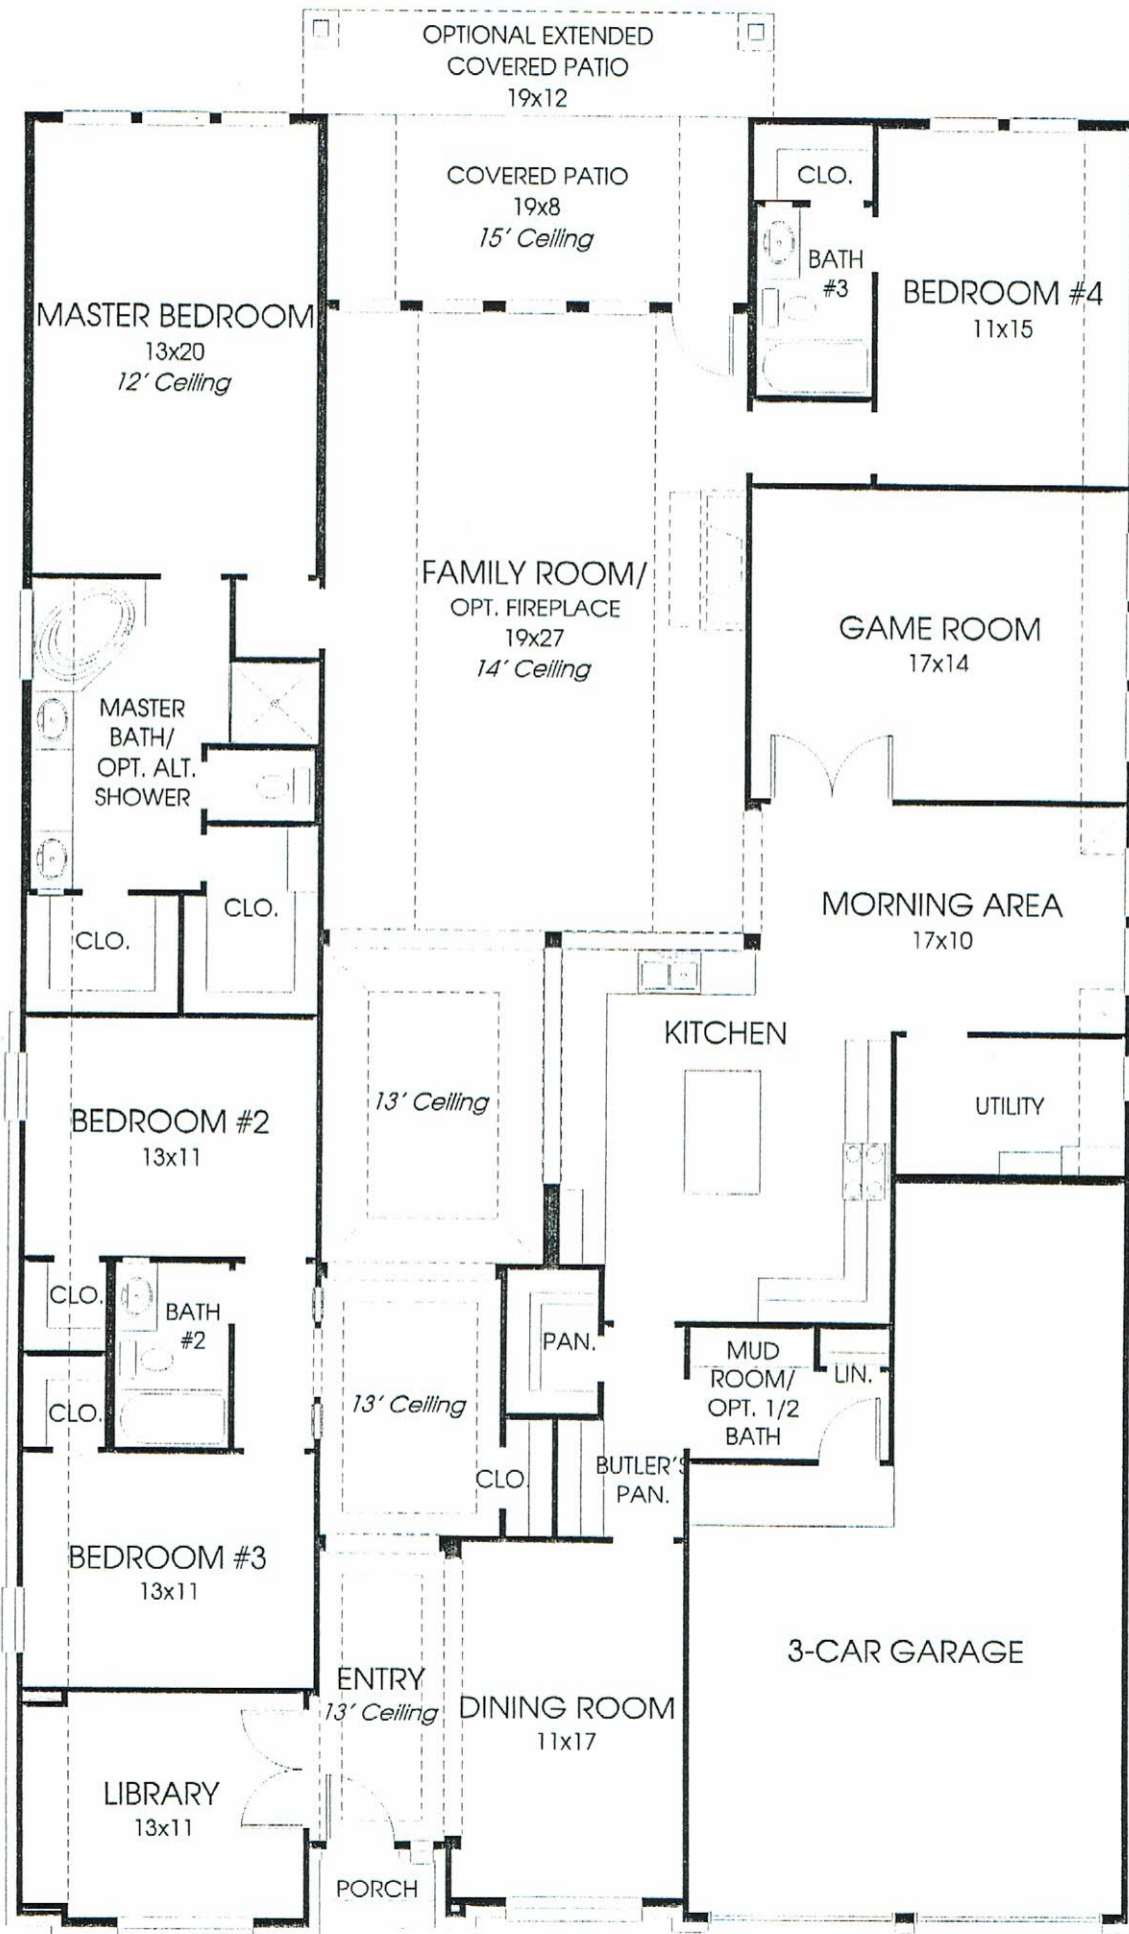

DESIGNS

Design 3257W

This home contains approximately 3,257 square feet.*

*See Page 4 for Details and Disclaimers.
© Perry Homes, LLC 2015

06/06/2017
(60' CL.)

PERRY HOMES