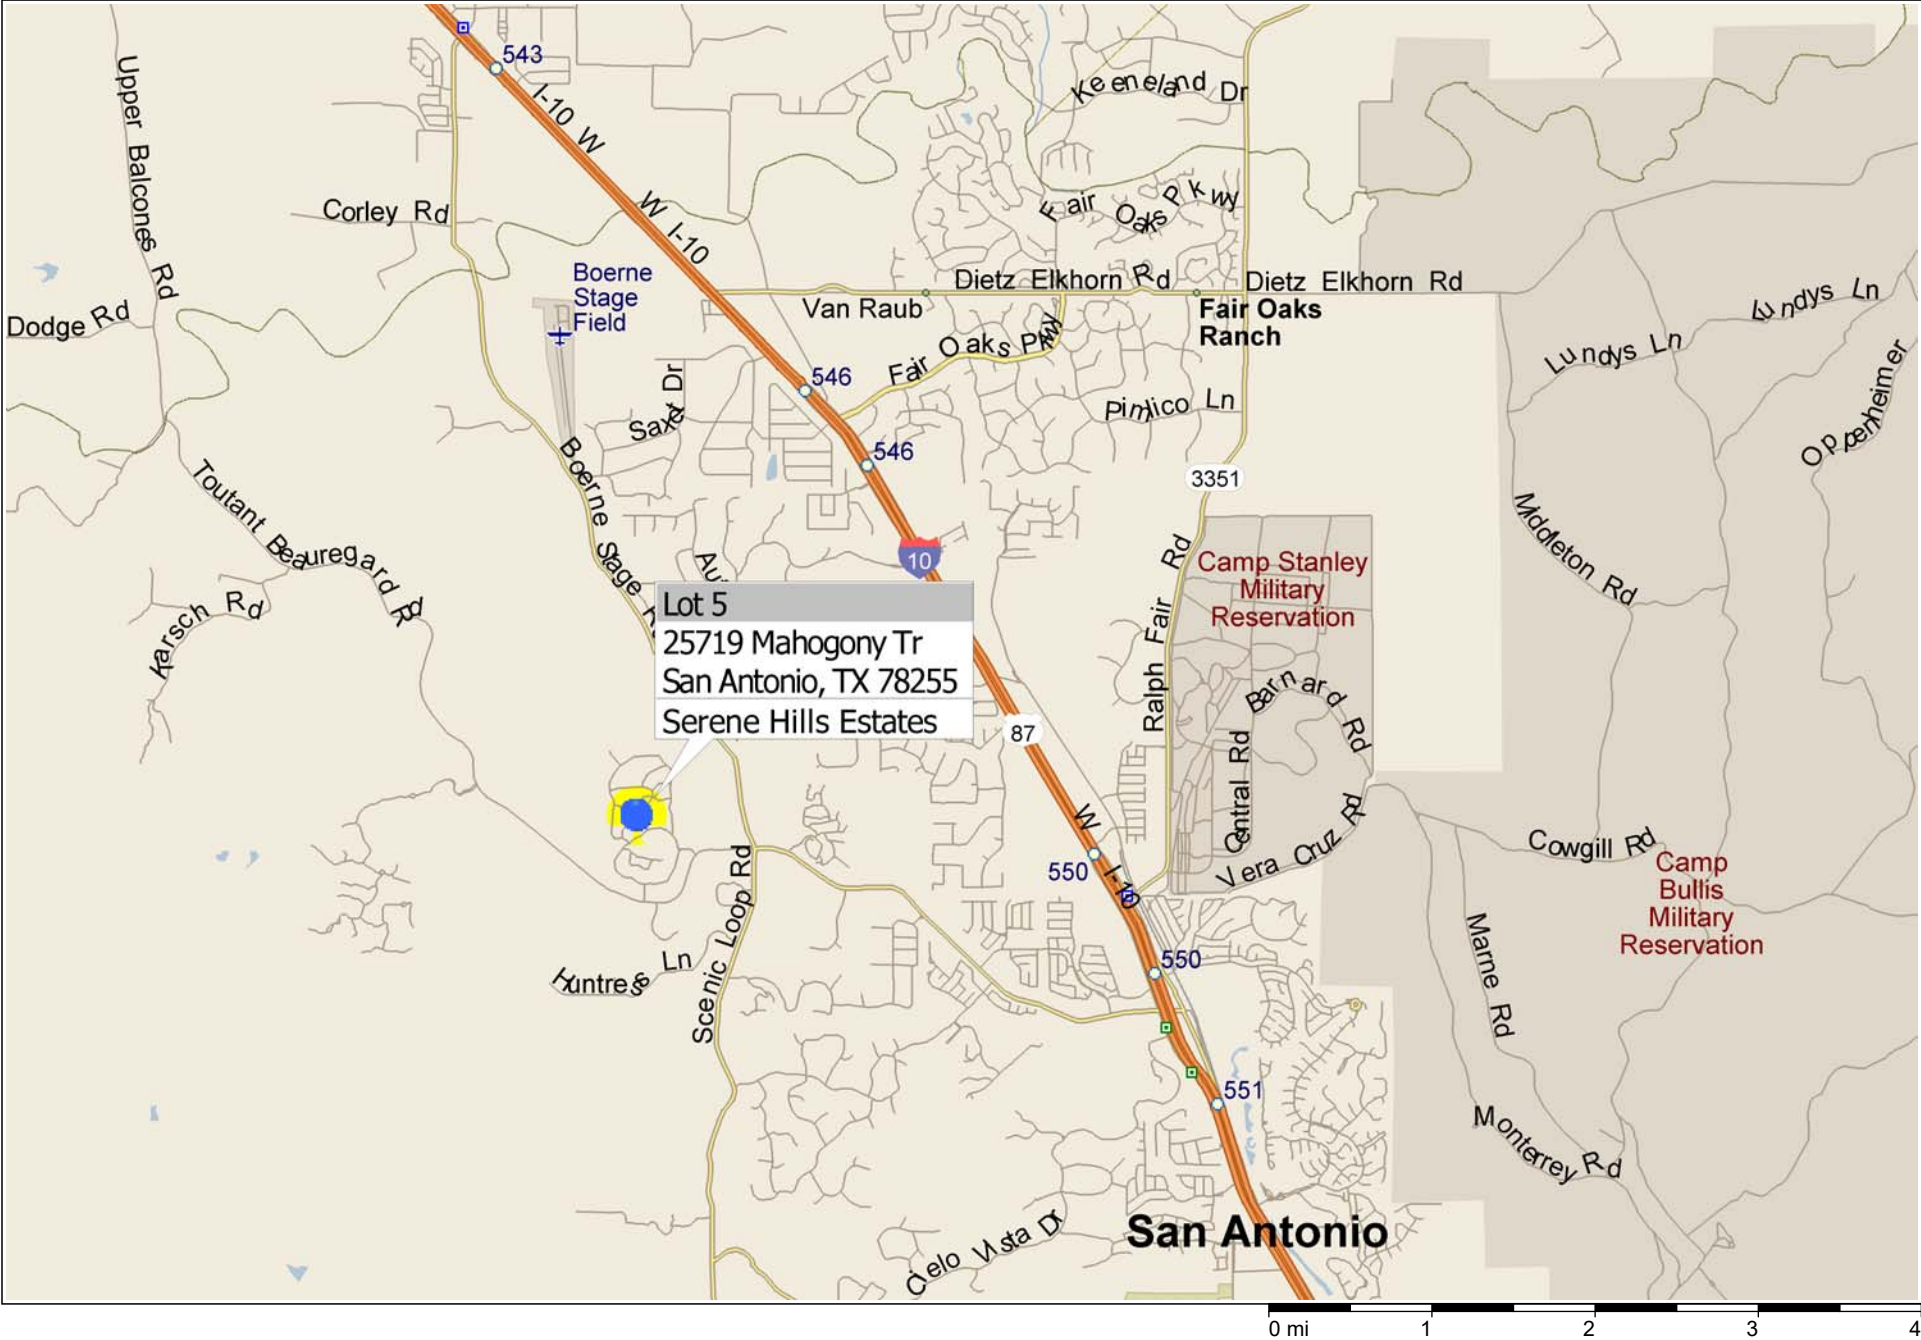

# 25719 Mahogany Trail ( Lot 5 ) ~ Serene Hills Estates

Copyright © and (P) 1988–2010 Microsoft Corporation and/or its suppliers. All rights reserved. <http://www.microsoft.com/mappoint/>  
Certain mapping and direction data © 2010 NAVTEQ. All rights reserved. The Data for areas of Canada includes information taken with permission from Canadian authorities, including: © Her Majesty the Queen in Right of Canada, © Queen's Printer for Ontario. NAVTEQ and NAVTEQ ON BOARD are trademarks of NAVTEQ. © 2010 Tele Atlas North America, Inc. All rights reserved. Tele Atlas and Tele Atlas North America are trademarks of Tele Atlas, Inc. © 2010 by Applied Geographic Systems. All rights reserved.