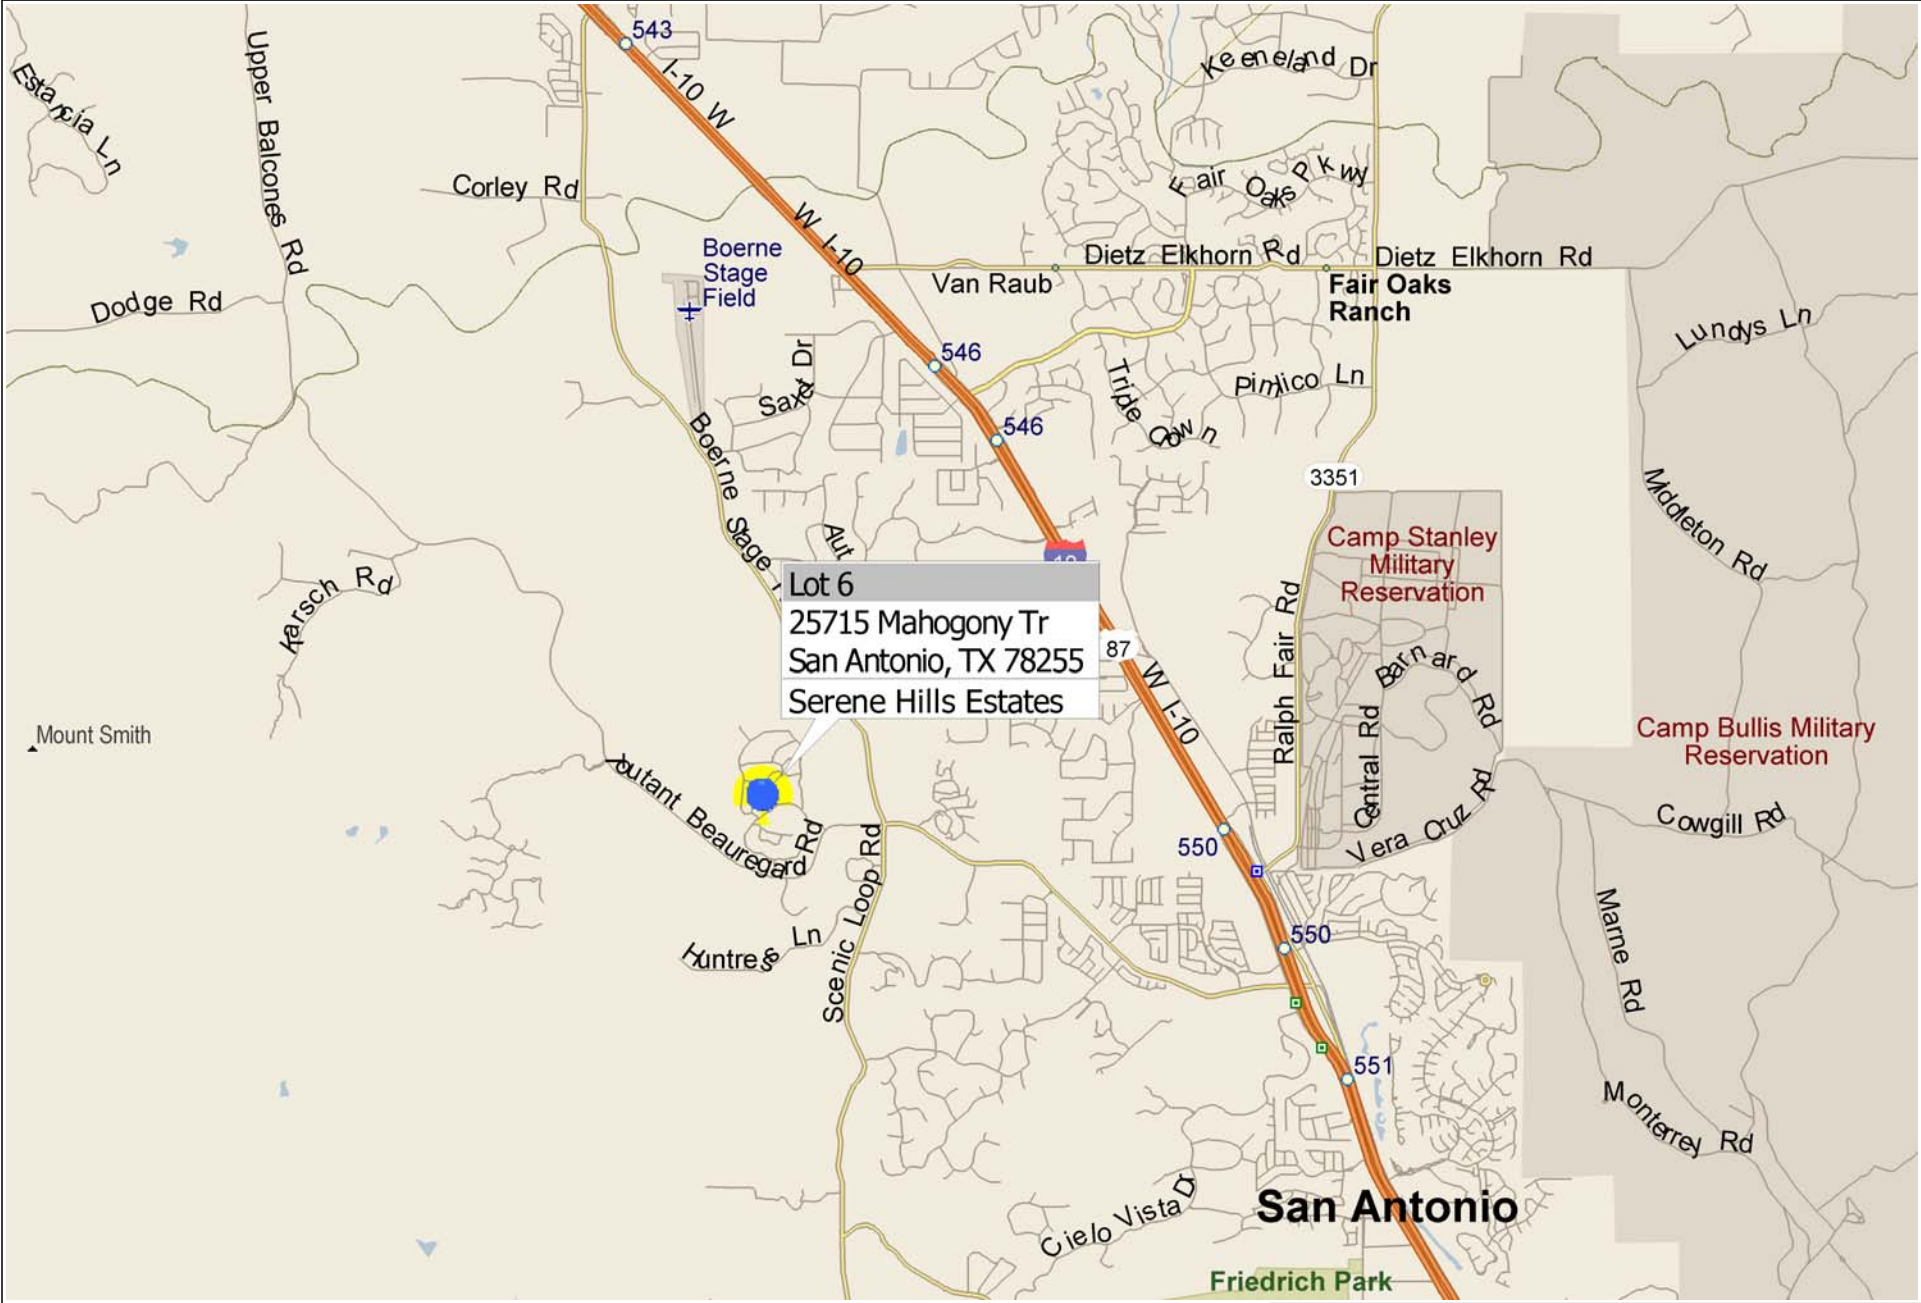

25715 Mahogany Trail (Lot 6) ~ Serene Hills Estates

Copyright © and (P) 1988–2010 Microsoft Corporation and/or its suppliers. All rights reserved. <http://www.microsoft.com/mappoint/>
Certain mapping and direction data © 2010 NAVTEQ. All rights reserved. The Data for areas of Canada includes information taken with permission from Canadian authorities, including: © Her Majesty the Queen in Right of Canada, © Queen's Printer for Ontario. NAVTEQ and NAVTEQ ON BOARD are trademarks of NAVTEQ. © 2010 Tele Atlas North America, Inc. All rights reserved. Tele Atlas and Tele Atlas North America are trademarks of Tele Atlas, Inc. © 2010 by Applied Geographic Systems. All rights reserved.

Tamber Ln

Tamber Ln

Dull Knife Trail

Mahogany Trail

Trail

1410 FT

1400 FT

1410 FT