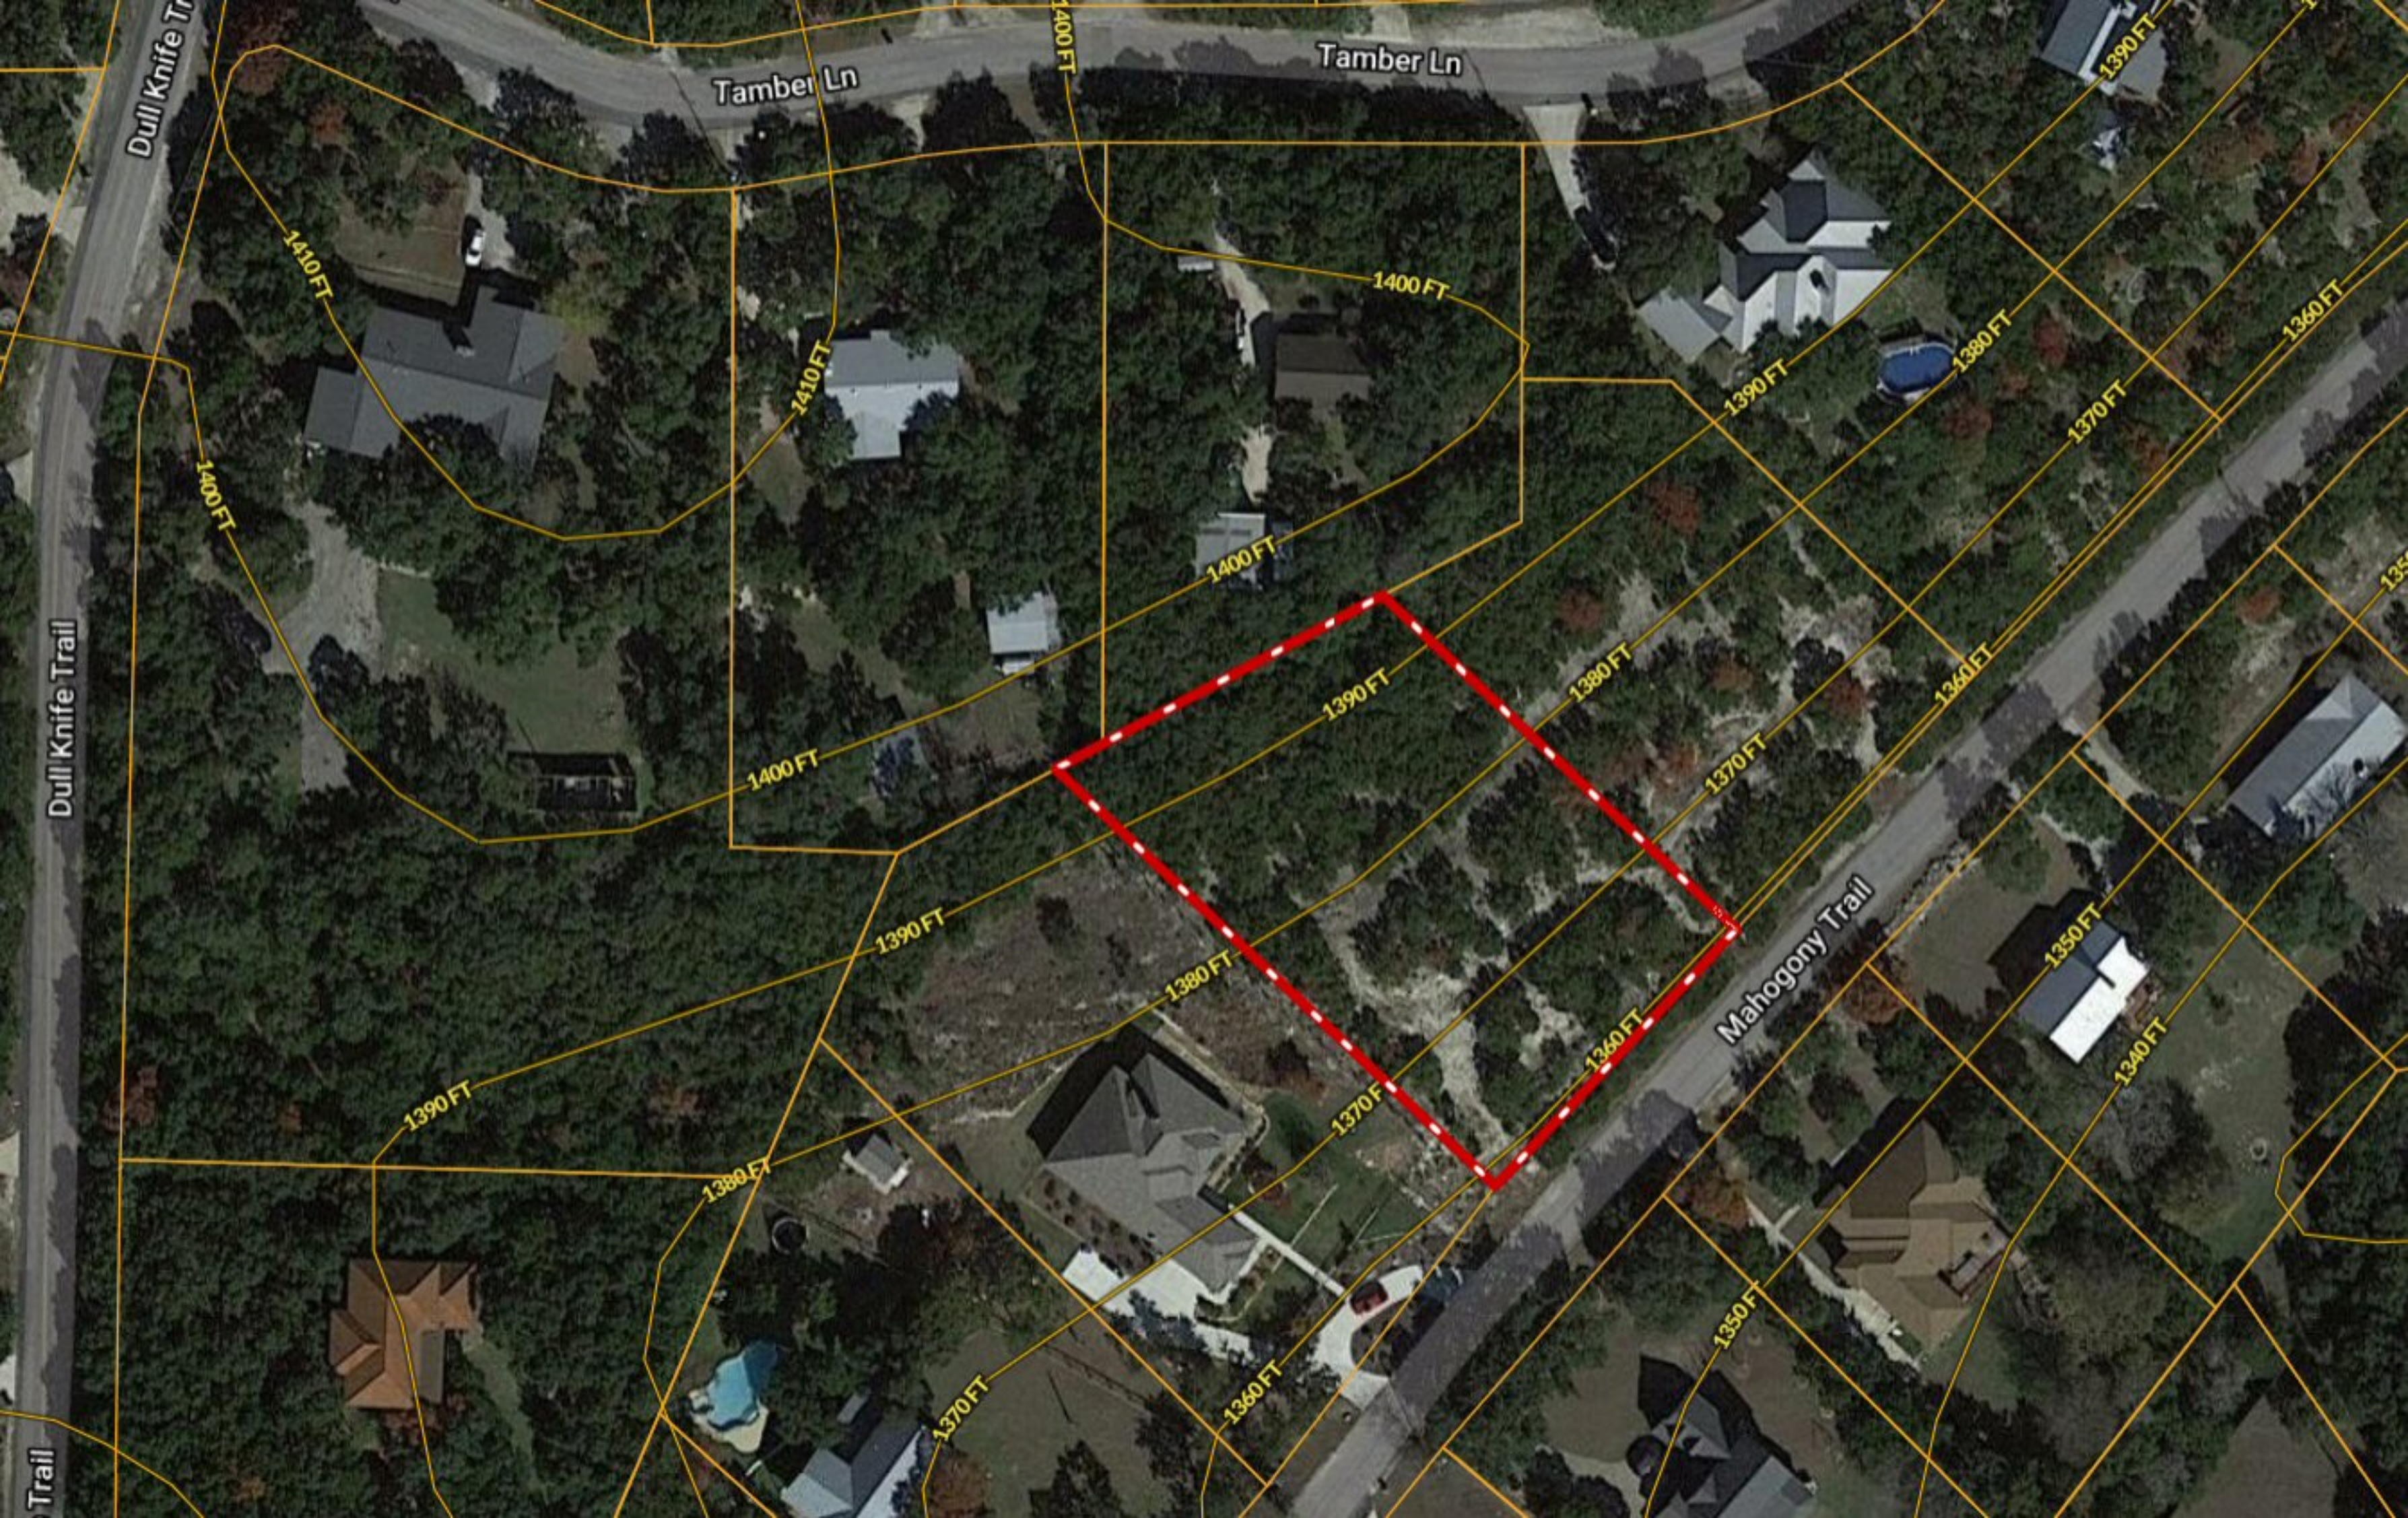

25715 Mahogany Trail (Lot 6) ~ Serene Hills Estates

Copyright © and (P) 1988–2010 Microsoft Corporation and/or its suppliers. All rights reserved. <http://www.microsoft.com/mappoint/>
Certain mapping and direction data © 2010 NAVTEQ. All rights reserved. The Data for areas of Canada includes information taken with permission from Canadian authorities, including: © Her Majesty the Queen in Right of Canada, © Queen's Printer for Ontario. NAVTEQ and NAVTEQ ON BOARD are trademarks of NAVTEQ. © 2010 Tele Atlas North America, Inc. All rights reserved. Tele Atlas and Tele Atlas North America are trademarks of Tele Atlas, Inc. © 2010 by Applied Geographic Systems. All rights reserved.

Tamber Ln

Tamber Ln

Dull Knife Trail

Mahogany Trail

Trail

1410 FT

1400 FT

1410 FT

1400 FT

1390 FT

1400 FT

1400 FT

1390 FT

1380 FT

1360 FT

1400 FT

1390 FT

1380 FT

1370 FT

1390 FT

1370 FT

1360 FT

1390 FT

1380 FT