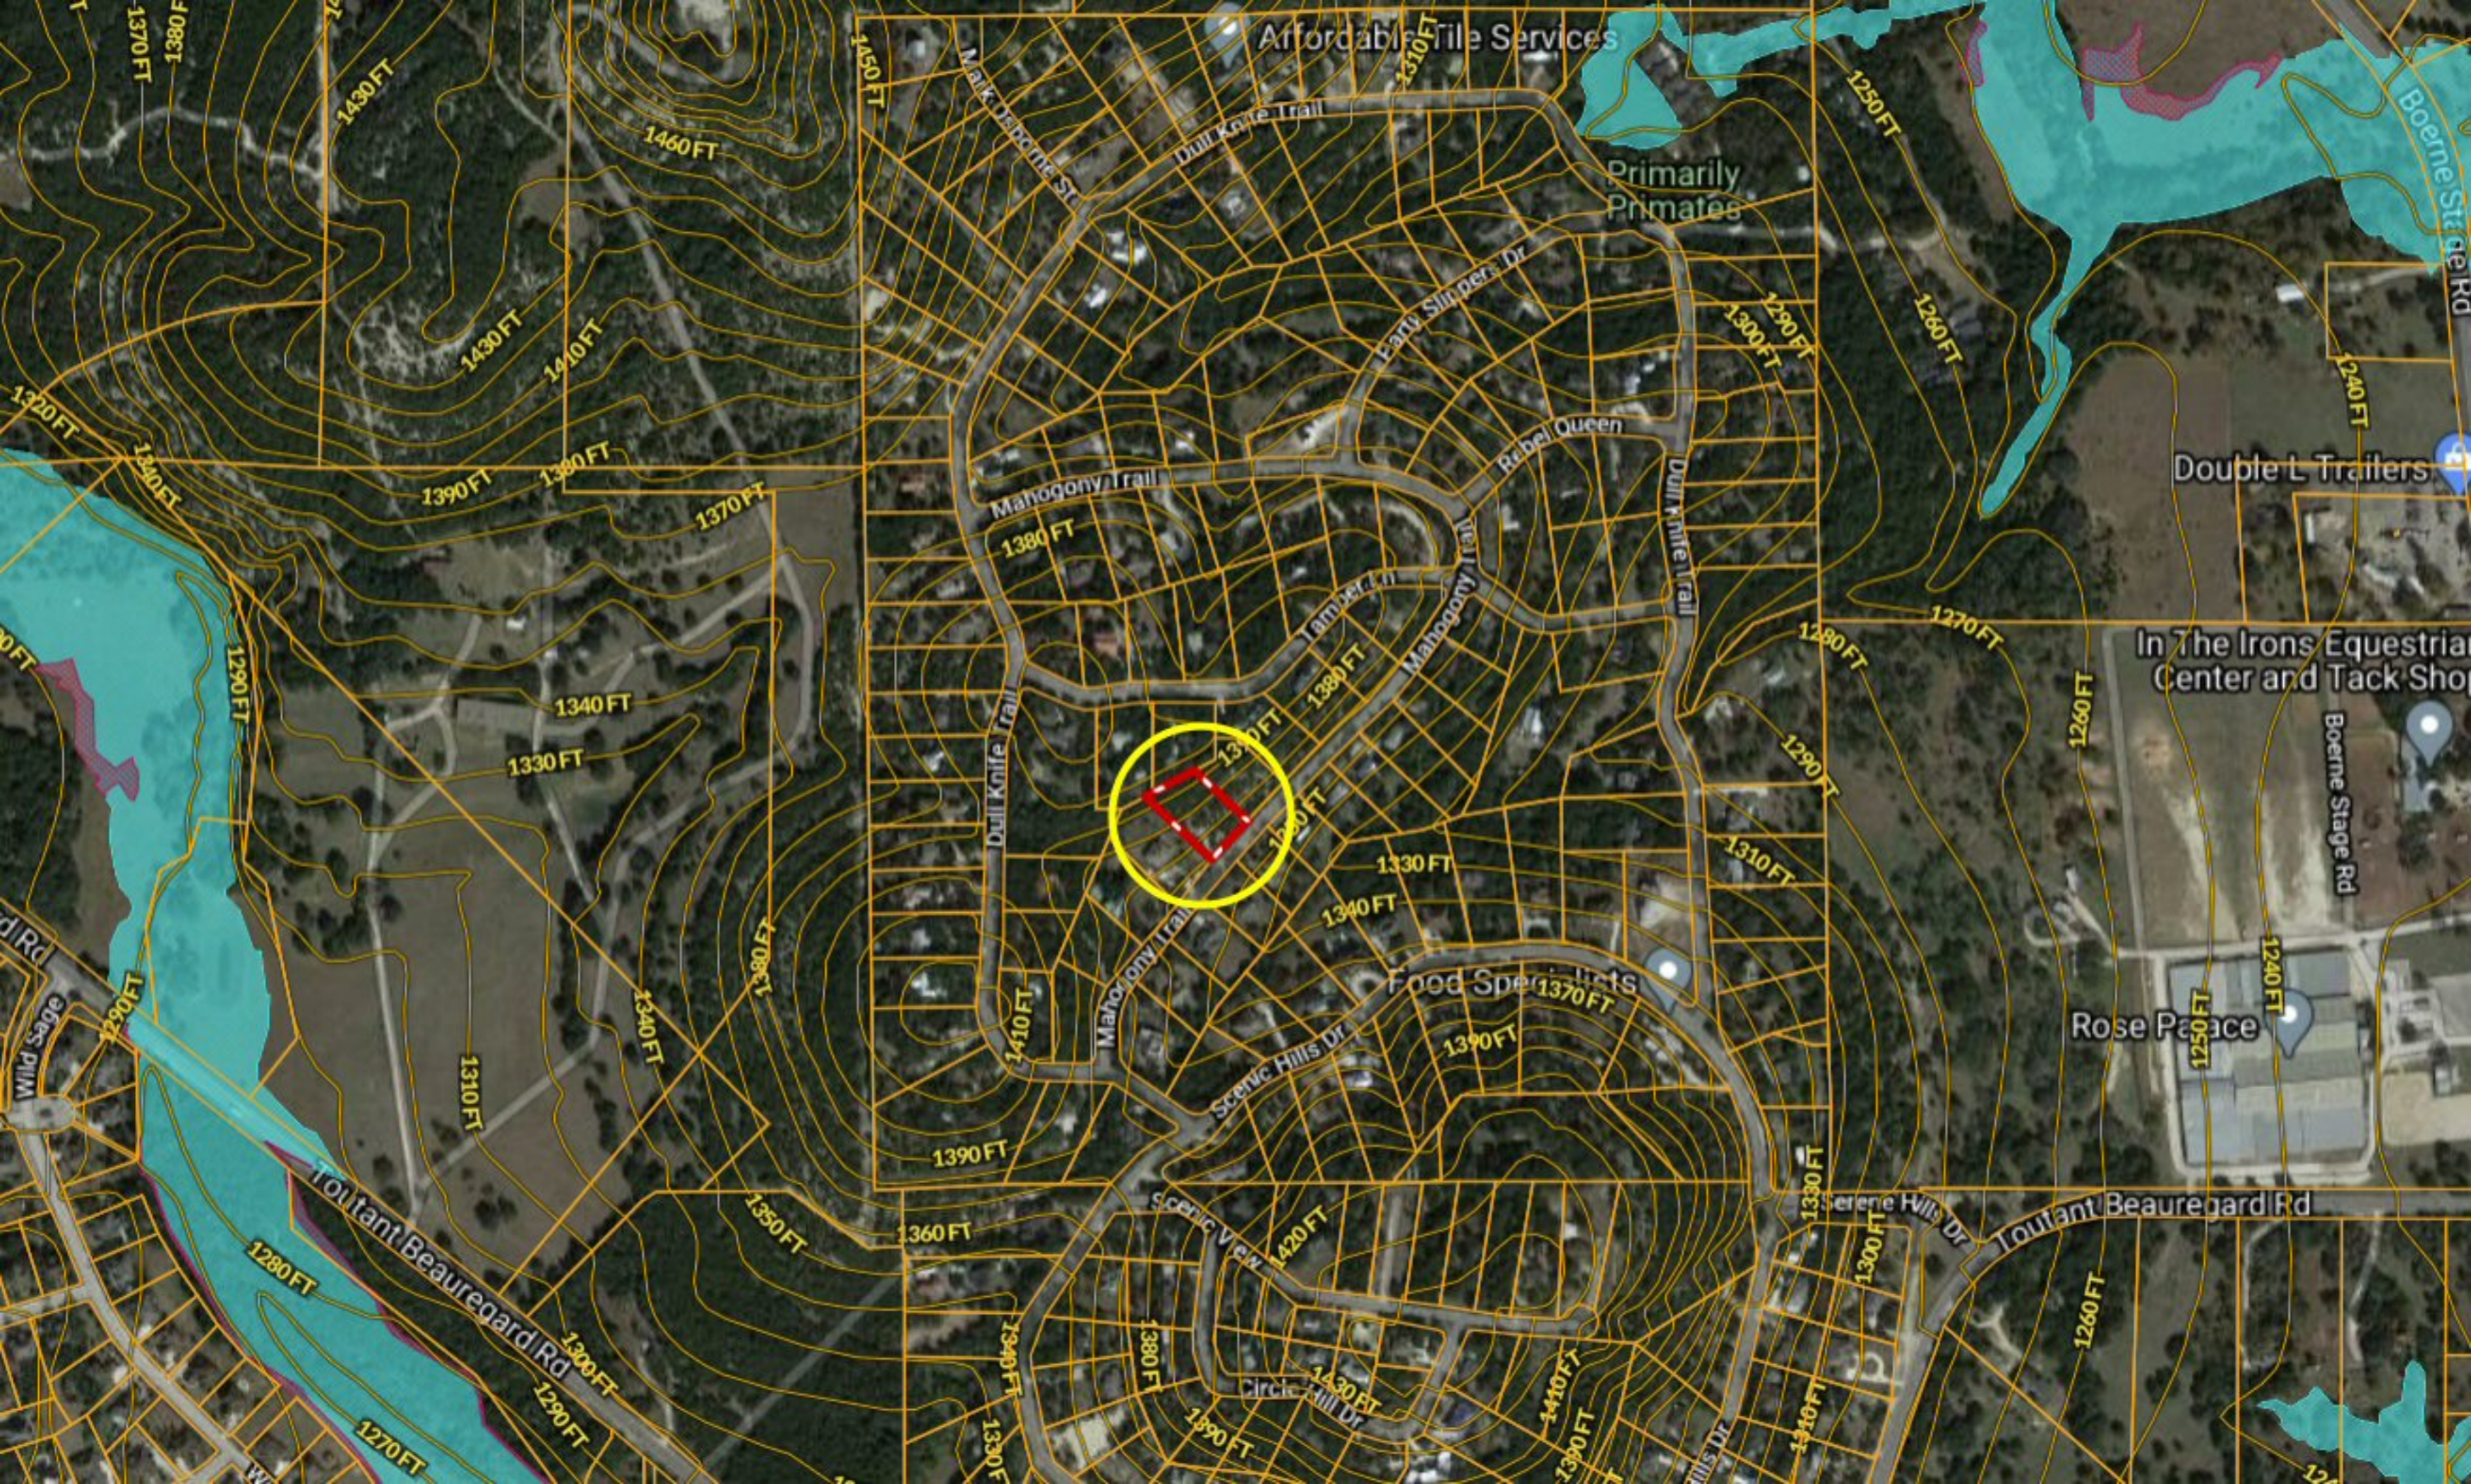

25715 Mahogany Trail (Lot 6) ~ Serene Hills Estates

Copyright © and (P) 1988–2010 Microsoft Corporation and/or its suppliers. All rights reserved. <http://www.microsoft.com/mappoint/>
Certain mapping and direction data © 2010 NAVTEQ. All rights reserved. The Data for areas of Canada includes information taken with permission from Canadian authorities, including: © Her Majesty the Queen in Right of Canada, © Queen's Printer for Ontario. NAVTEQ and NAVTEQ ON BOARD are trademarks of NAVTEQ. © 2010 Tele Atlas North America, Inc. All rights reserved. Tele Atlas and Tele Atlas North America are trademarks of Tele Atlas, Inc. © 2010 by Applied Geographic Systems. All rights reserved.

Tamber Ln

Tamber Ln

Dull Knife Trail

Mahogany Trail

Trail

1410 FT

1400 FT

1410 FT

1400 FT

1390 FT

1400 FT

1400 FT

1390 FT

1380 FT

1360 FT

1400 FT