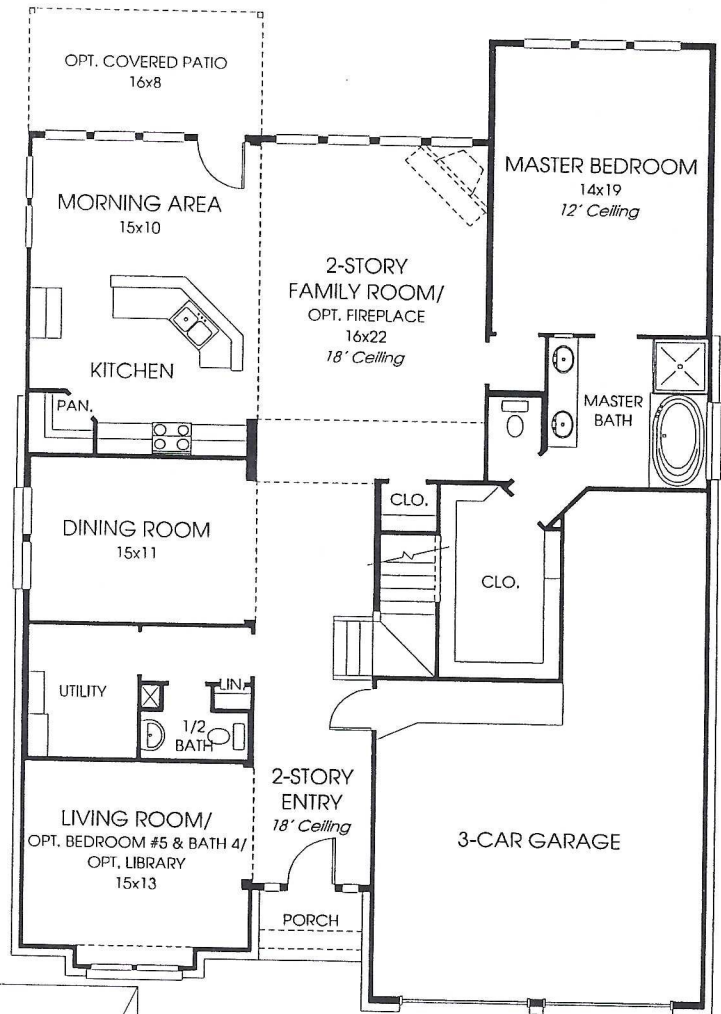

DESIGNS

Design 2936W

This home contains approximately 2,936 square feet and includes four bedrooms and three and a half baths.

Not included: inside keyed deadbolt locks, refrigerators, furnishings, drapery, plants, decorator items and all other personal property being used in model homes. Builder reserves the right to make changes in the plans and specifications, and to substitute material of similar quality. Room dimensions indicate approximate inside area measurements.