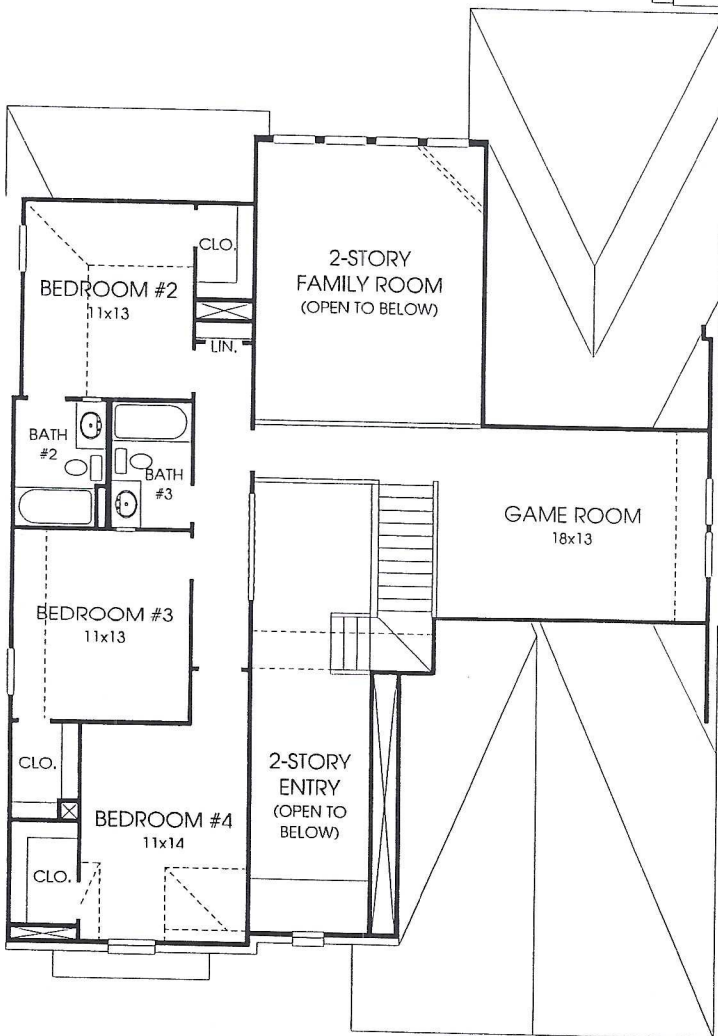

DESIGNS

Design 2936W

This home contains approximately 2,936 square feet and includes four bedrooms and three and a half baths.

Not included: inside keyed deadbolt locks, refrigerators, furnishings, drapery, plants, decorator items and all other personal property being used in model homes. Builder reserves the right to make changes in the plans and specifications, and to substitute material of similar quality. Room dimensions indicate approximate inside area measurements.