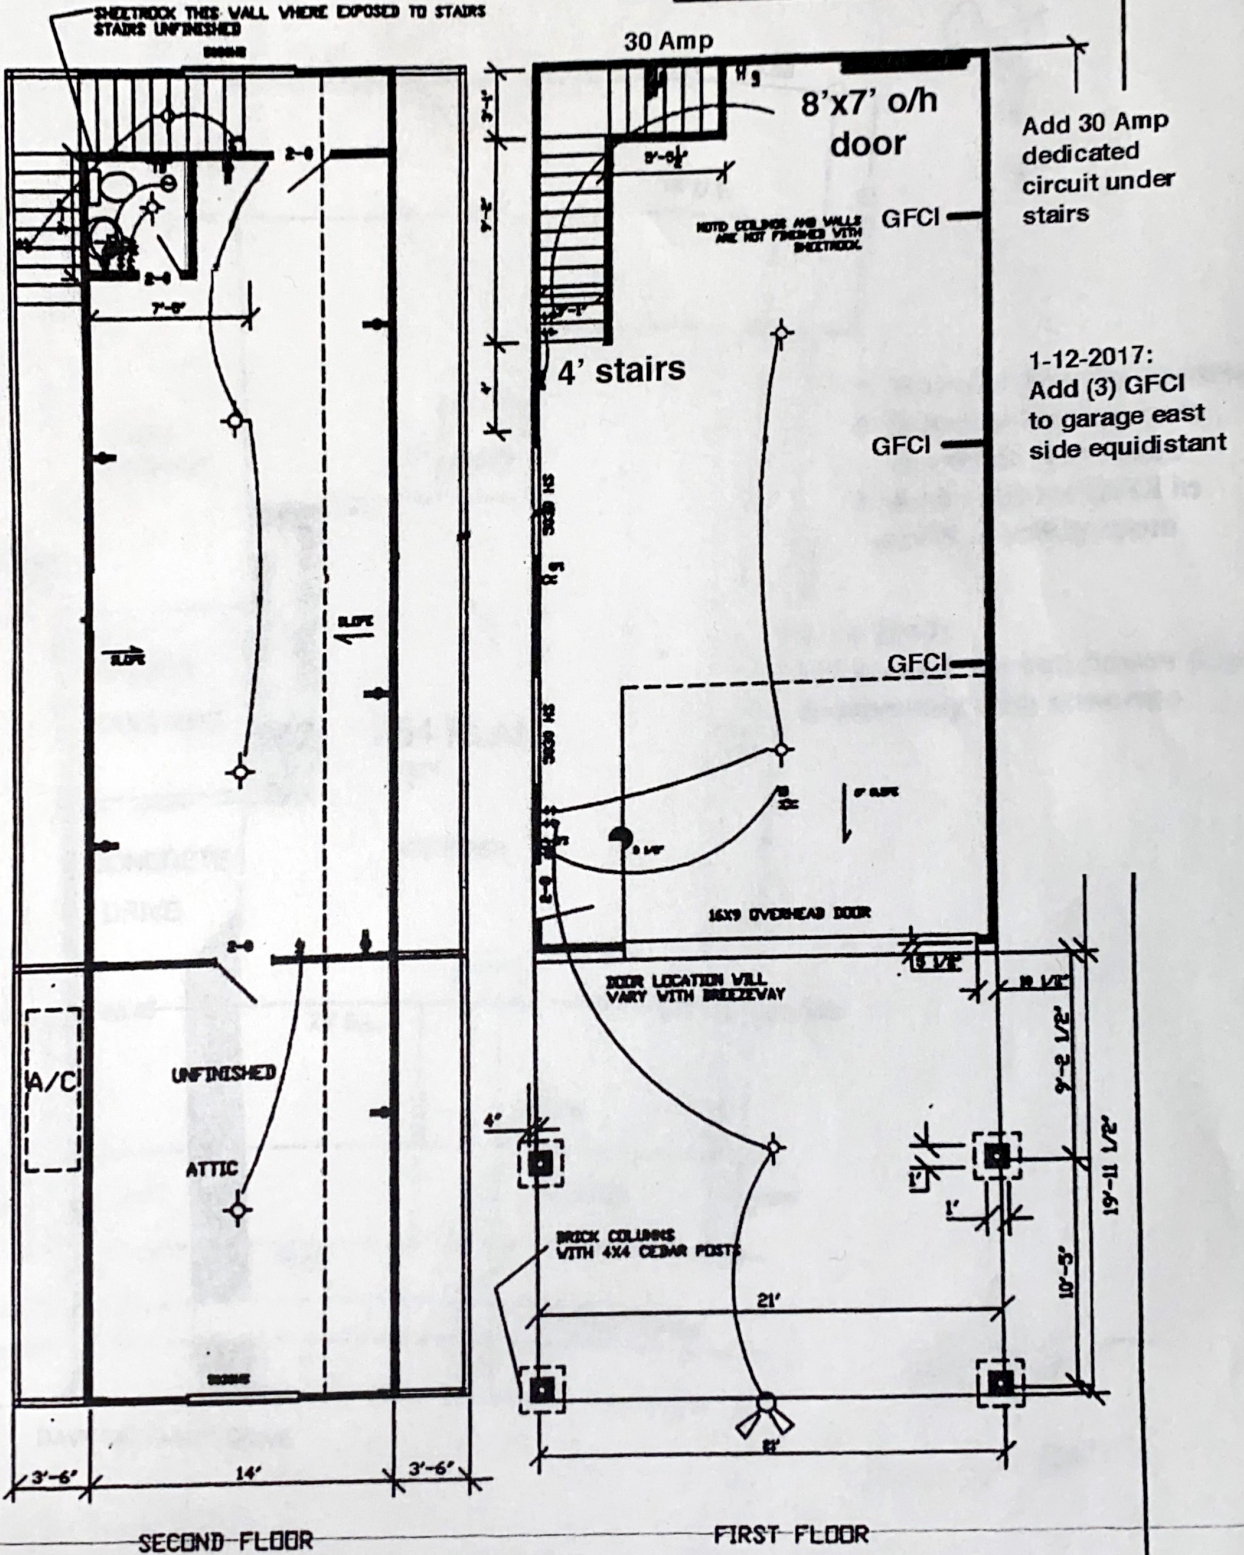

Diagram 5 - 6714 Davy Crockett Drive Manvel, TX 77578 - 4BSFPCB10G5+

4BSFPCB+G5

CERVELLE HOMES, INC.

DATE: 6-17-04	4BSFPCB+G5	PLAN # 4 CAR
DRAWING:		ELEVATION:
LOCATION: PEARLAND		REVISED 3-8-08
SCALE: 1/8"=1'-0"		

PEARLAND

- 4 CAR + BARN STORAGE + FIXED STAIRS
- + PORTE COCHERE +
- FINISHED GAMEROOM + STORAGE ATTIC
- + HALF BATH + BRICK GABLE

- VER VALS
- 3 ANED VALLS
- OR TRDI
- 3 TEXTURE
- TURE
- LANED MIRROR
- ID PRIVACY LOCK

6714 DAVY CROCKETT DRIVE  
 LOT 3 BLOCK 14 LAKELAND  
 MANVEL, BRAZORIA CNTY.

*Epm* 1-12-17