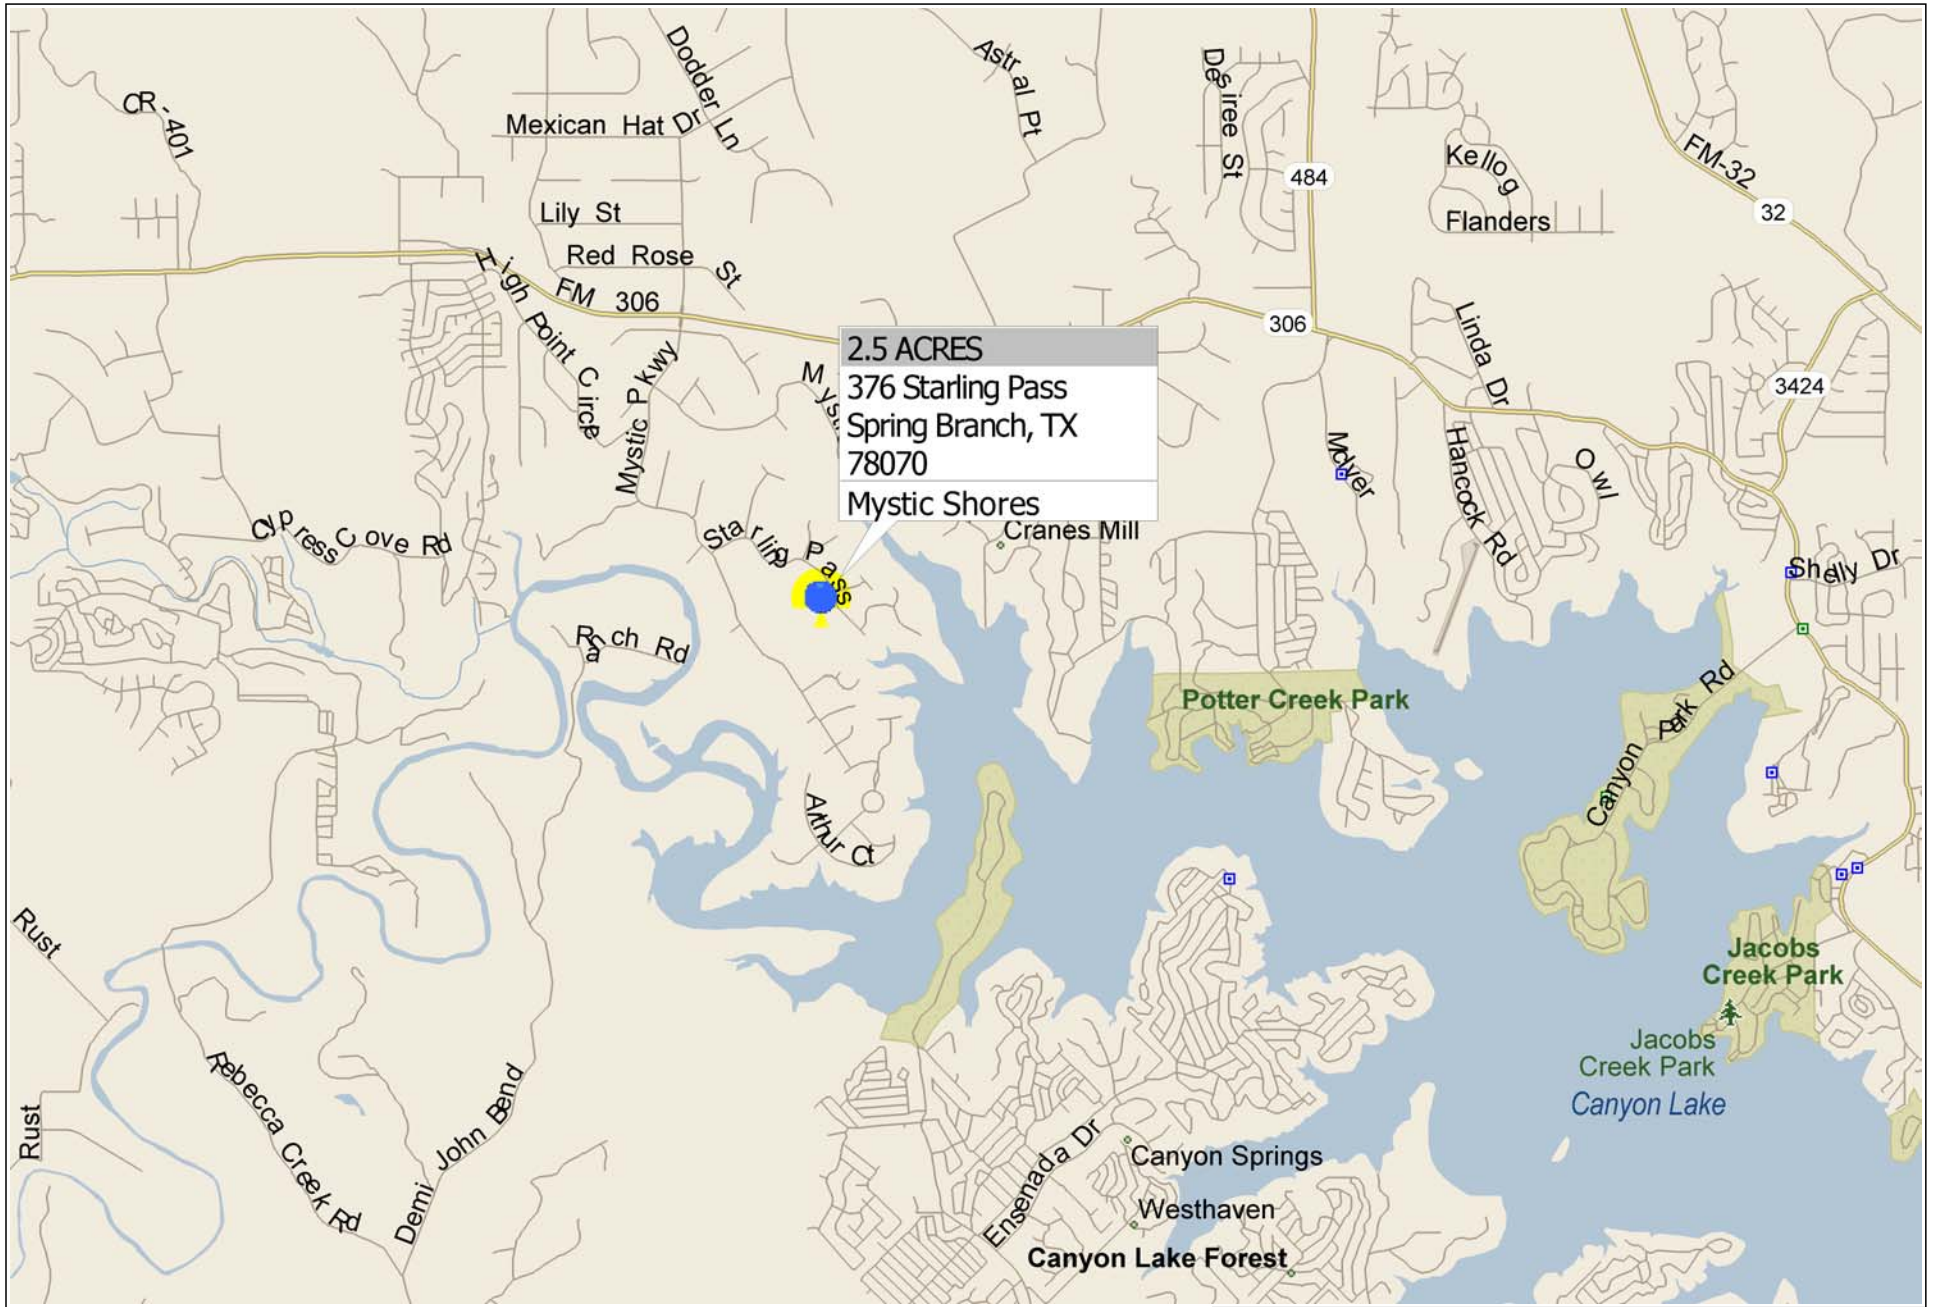

*** 2.5 ACRES *** 376 Starling Pass ~ Mystic Shores

Copyright © and (P) 1988–2010 Microsoft Corporation and/or its suppliers. All rights reserved. <http://www.microsoft.com/mappoint/>
Certain mapping and direction data © 2010 NAVTEQ. All rights reserved. The Data for areas of Canada includes information taken with permission from Canadian authorities, including: © Her Majesty the Queen in Right of Canada, © Queen's Printer for Ontario. NAVTEQ and NAVTEQ ON BOARD are trademarks of NAVTEQ. © 2010 Tele Atlas North America, Inc. All rights reserved. Tele Atlas and Tele Atlas North America are trademarks of Tele Atlas, Inc. © 2010 by Applied Geographic Systems. All rights reserved.