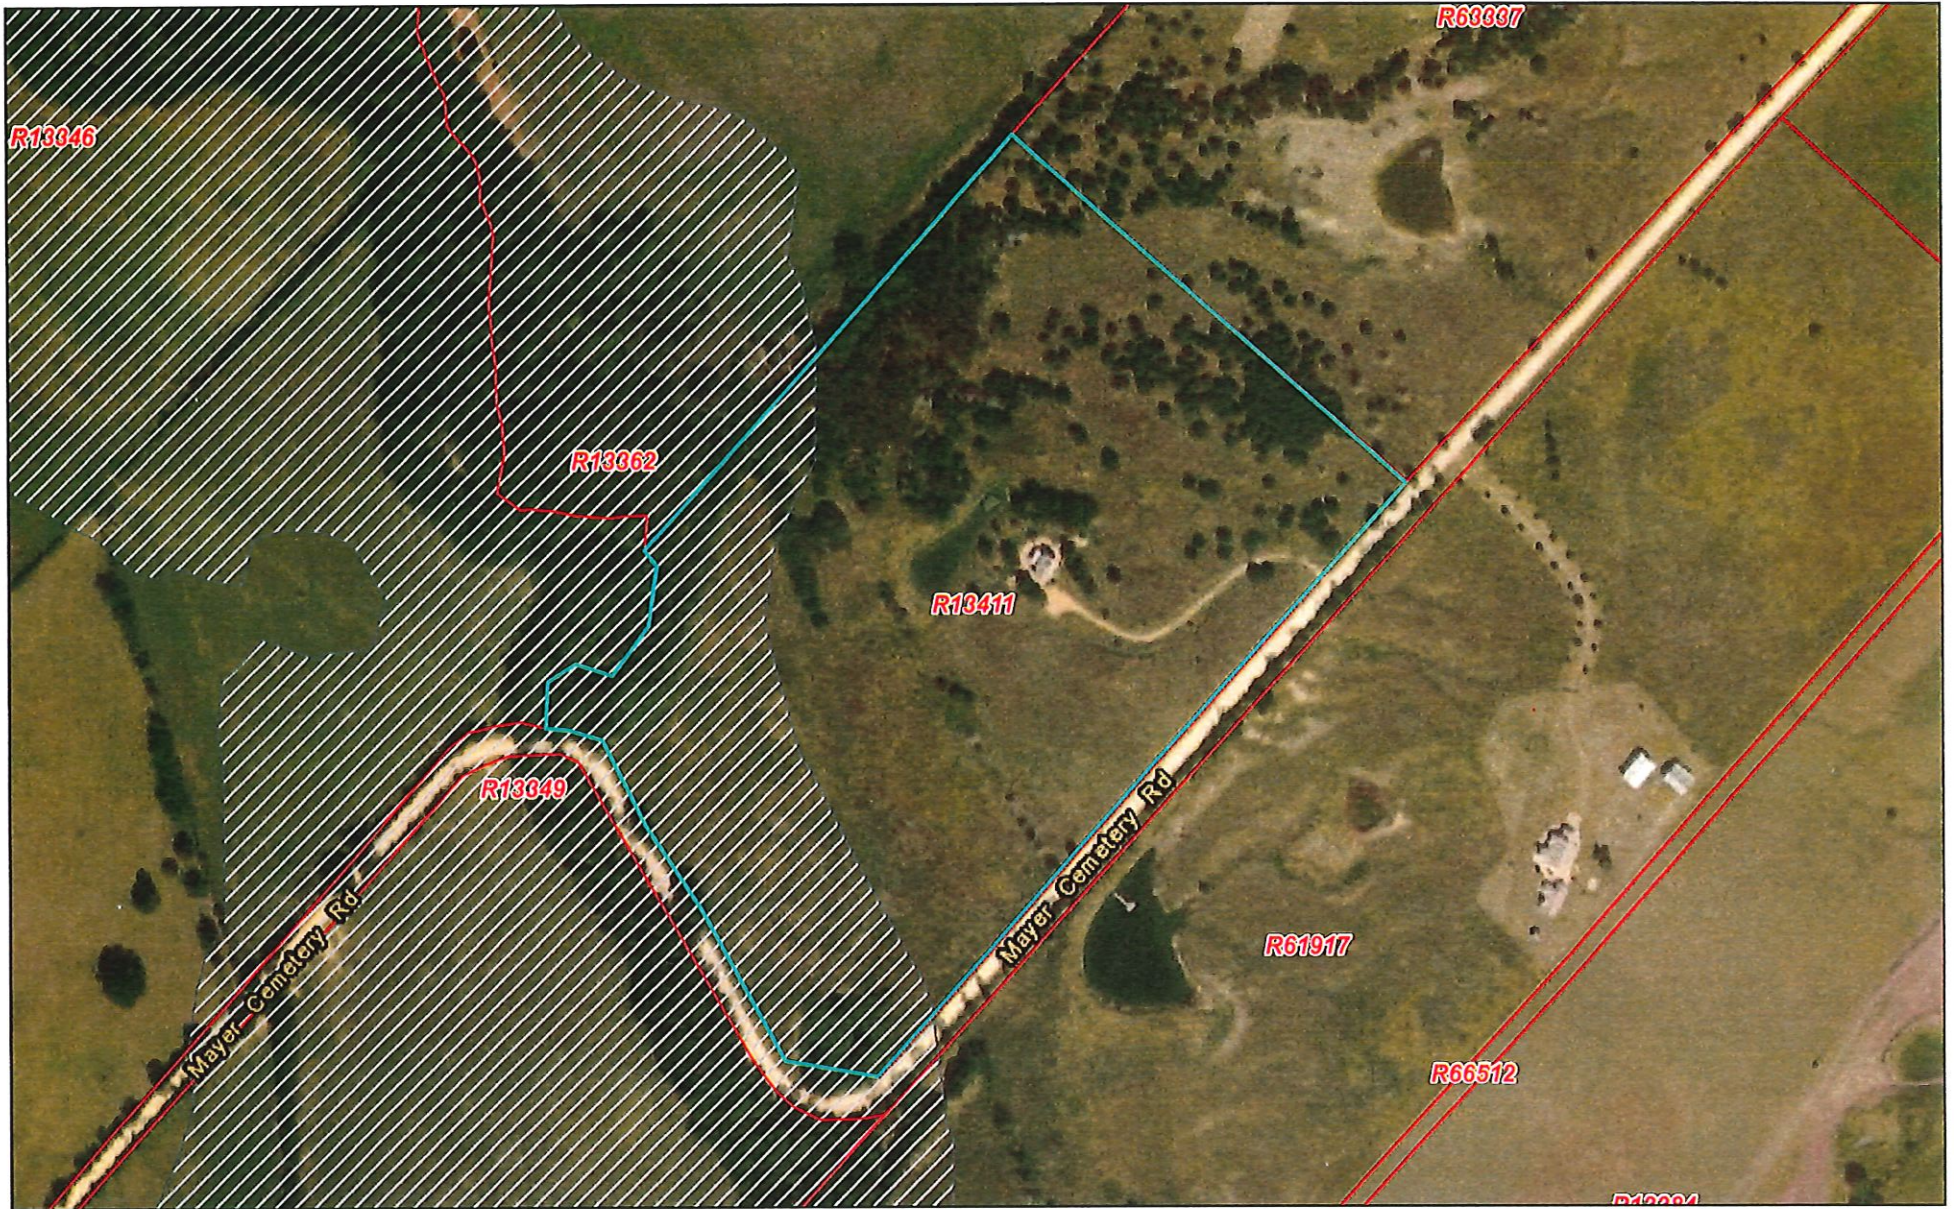

Washington CAD Web Map

1/20/2021, 3:41:38 PM

 Parcels  Washington County Boundary

 Flood Plain

USDA FSA, GeoEye, Maxar, Esri, HERE, iPC

Washington County Appraisal District, BIS Consulting -
Disclaimer: This product is for informational purposes only and has not been prepared for or be suitable for legal, engineering, or surveying purposes. It does not represent an on-the-ground survey and represents only the approximate relative location of boundaries.