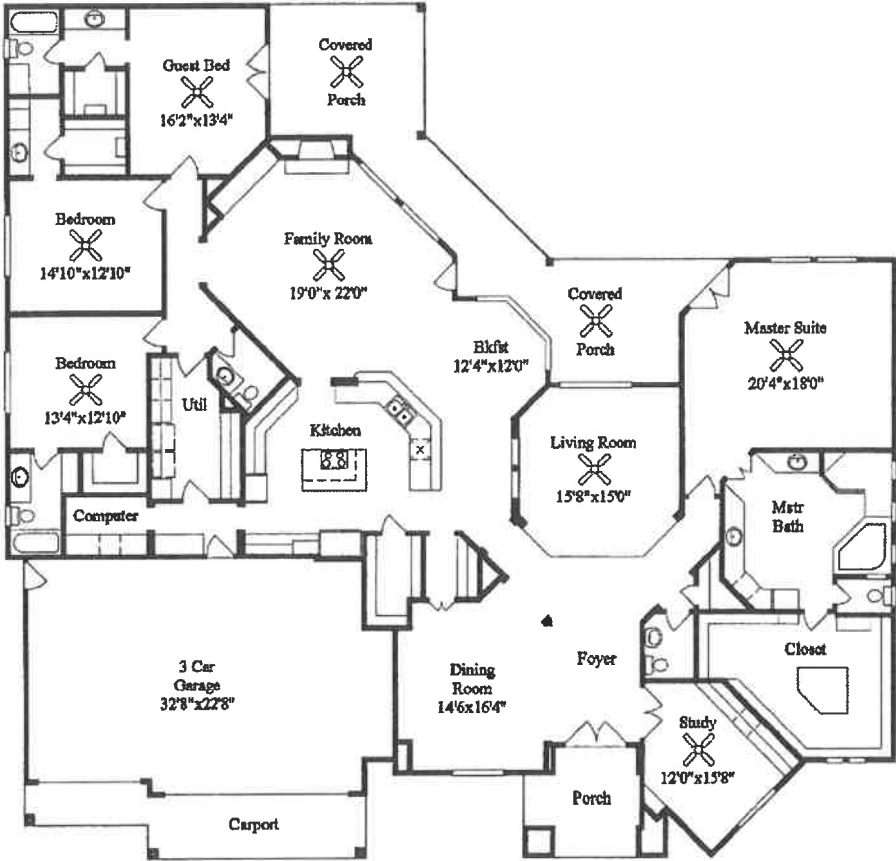

7011 South Cross Lane - The Estates at Eagle Lake

Floor Plan

These drawings are artist renderings and may be subject to slight changes and modifications.