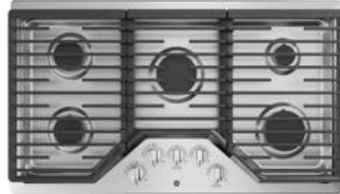

EIDER WHITE SW7014

Secondary baths