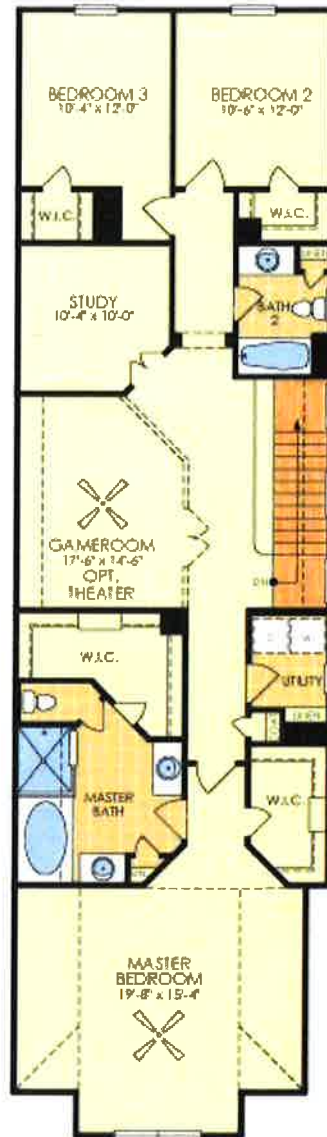

FIRST FLOOR

SECOND FLOOR

OPT. THEATER

Geneva

Approximate Sq. Ft. 2550