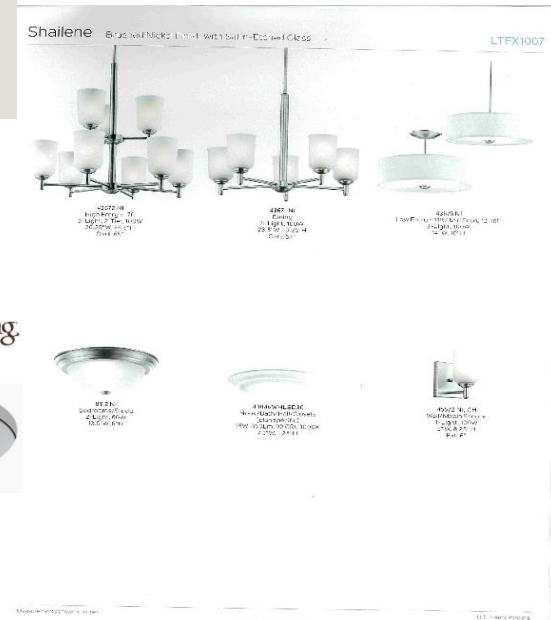

Master bath/Powder

EIDER WHITE SW7014