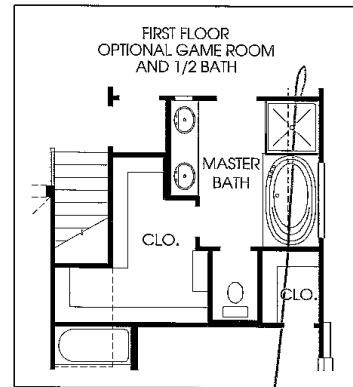

DESIGNS

Design 2589W

*This home contains approximately 2,589 square feet.**

This option adds approximately 475 square feet.

*See Page 3 for Details and Disclaimers.
© Perry Homes, LLC 2015

07/15/2015
(50' CL)