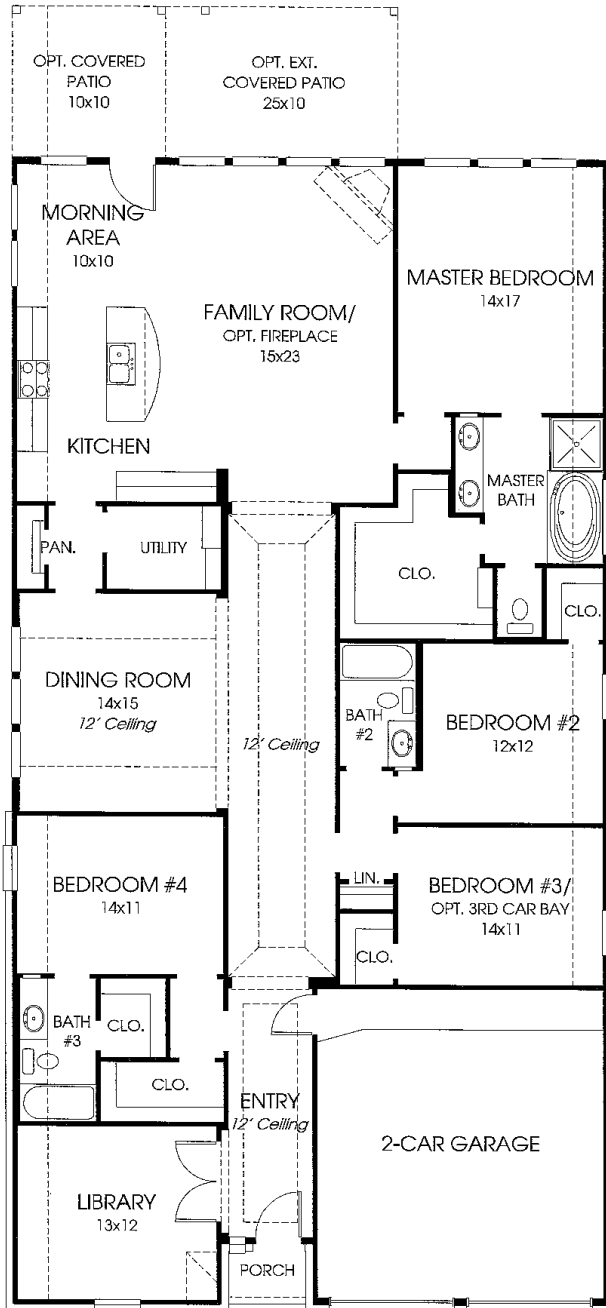

DESIGNS

Design 2589W

*This home contains approximately 2,589 square feet.**

This option adds approximately 475 square feet.

*See Page 3 for Details and Disclaimers.
© Perry Homes, LLC 2015

07/15/2015
(50' CL)