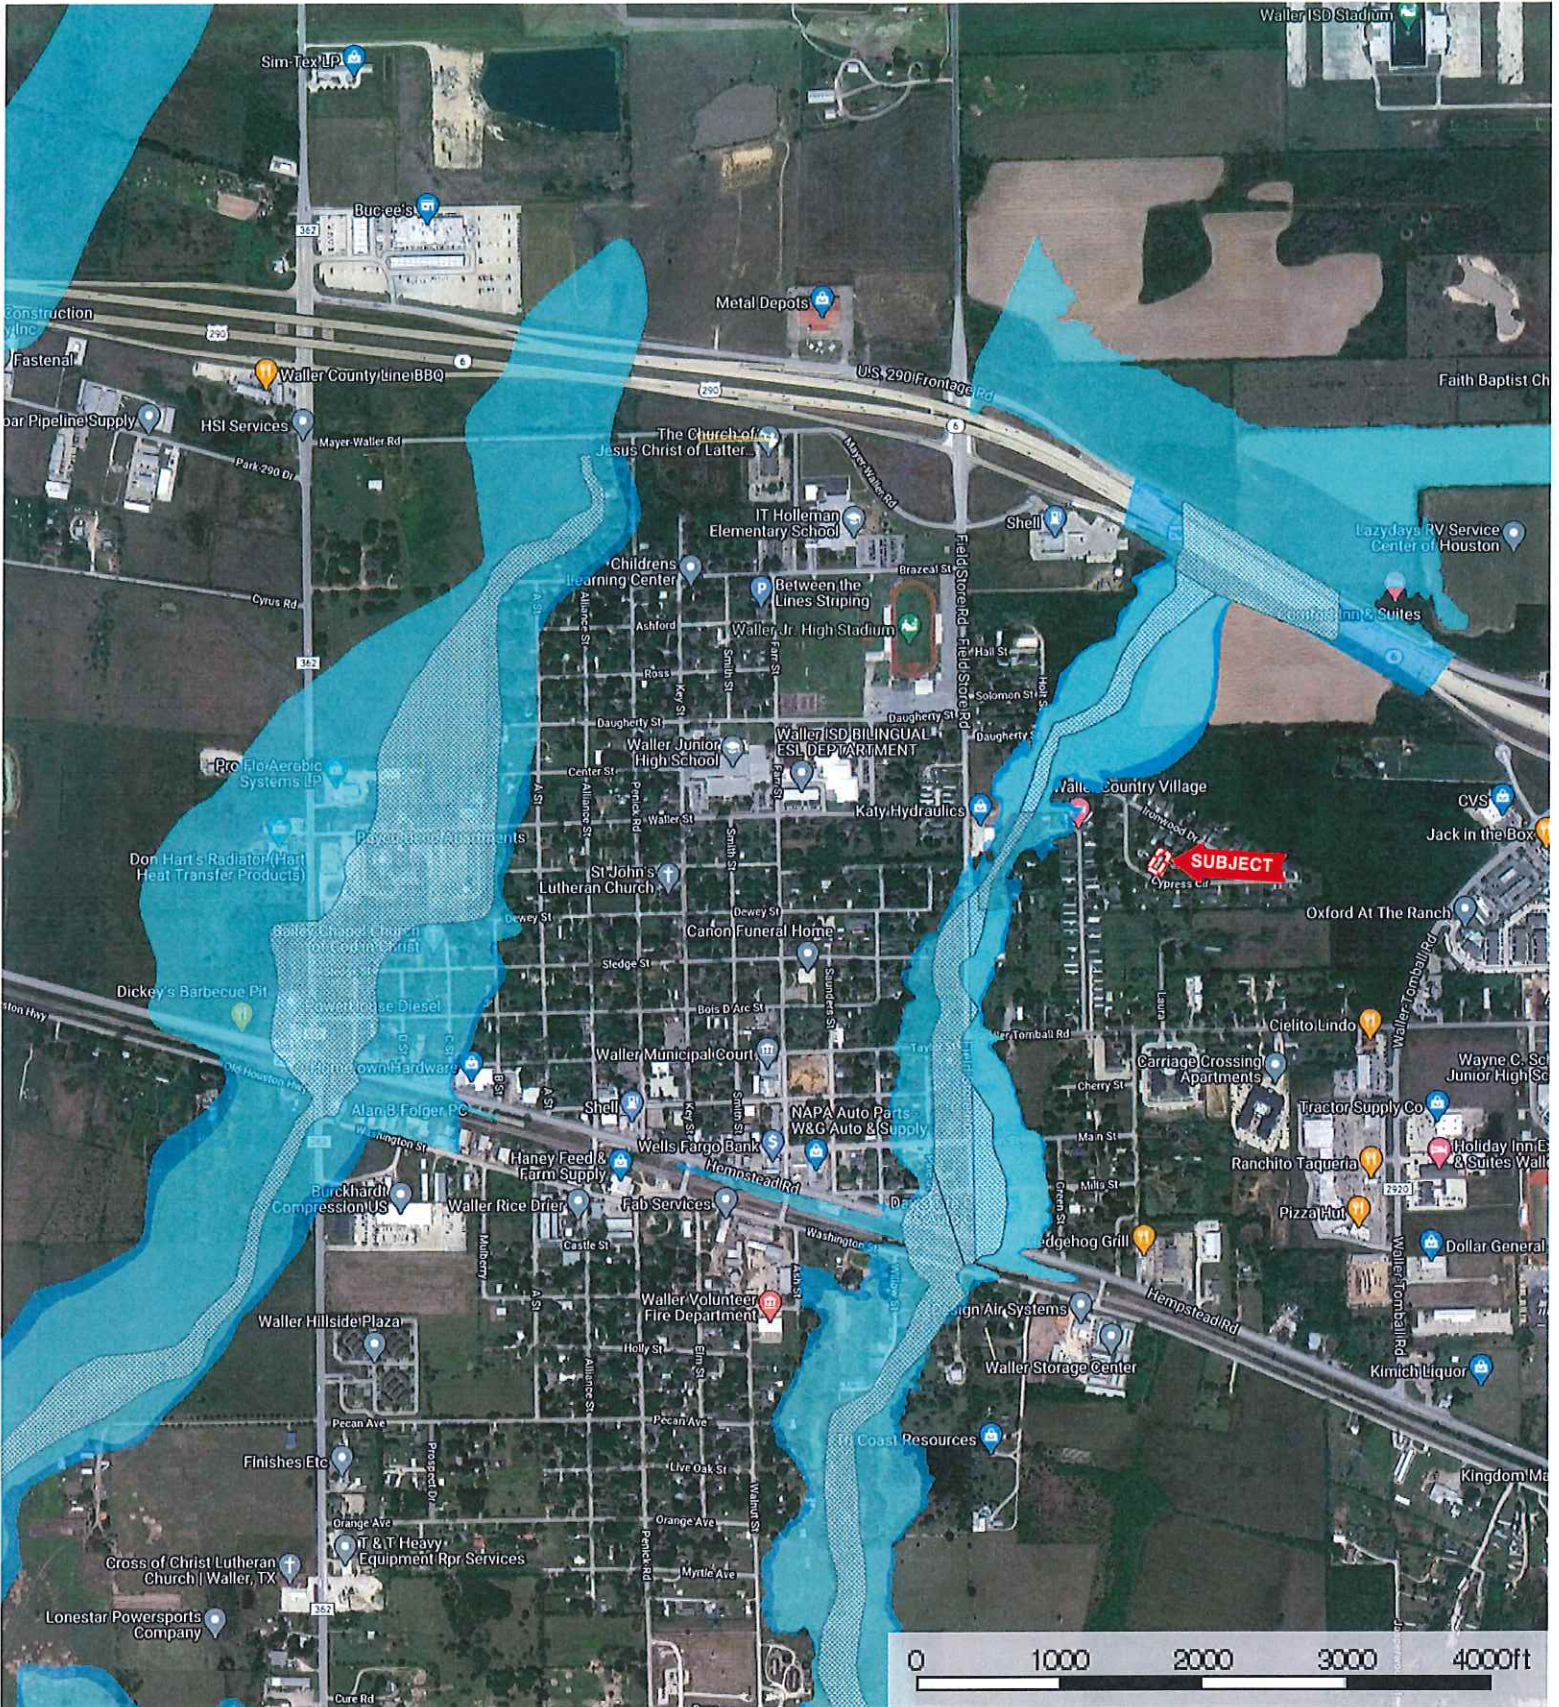

31810 Cypress Cir
Harris County, Texas, AC +/-

 Boundary

31810 Cypress Cir
Harris County, Texas, AC +/-

 Boundary

31810 Cypress Cir
 Harris County, Texas, AC +/-

- Boundary
- 100 Year Floodplain
- 500 Year Floodplain
- Floodway
- Special
- Unmapped/Not Included