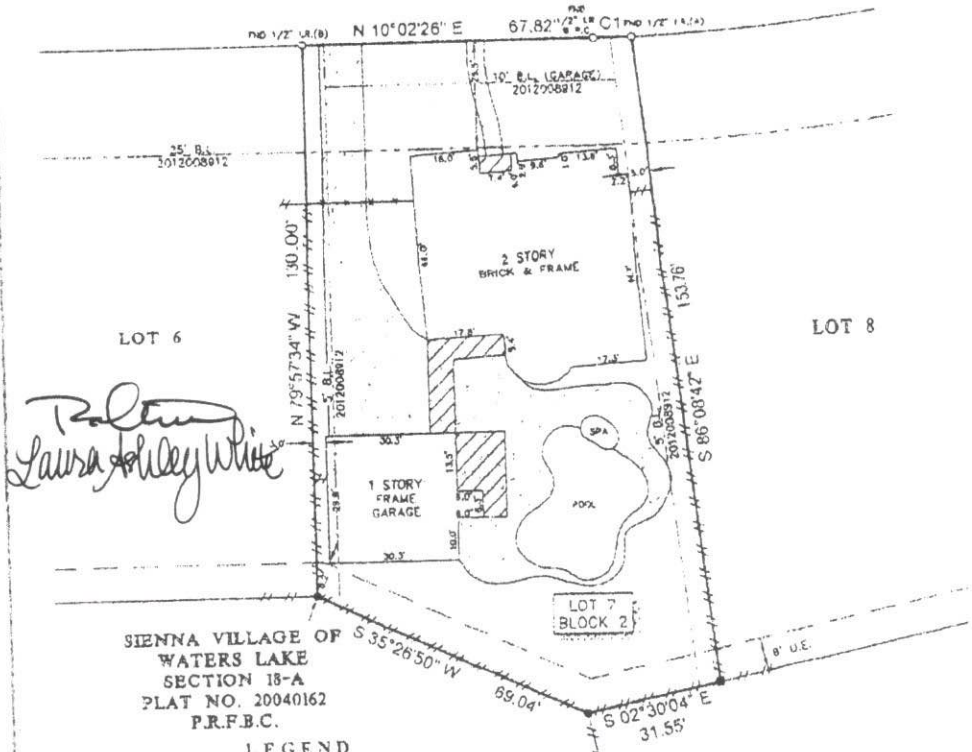

TW
AW

title

SHERRY TIMMONS 281-778-3260

G.F. # 1215734541

ISSUE DATE: MAY 17, 2012

CURVE	RADIUS	LENGTH	CHORD BEARING	CHORD
C1	425.00	3.78	N 59°25'13" E	6.77

SCALE 1" = 30'

TAYLORCREST
(50' R.C.W.)

SIENNA VILLAGE OF WATERS LAKE SECTION 18-A PLAT NO. 20040162 P.R.F.B.C.

LEGEND

	FENCE		WOOD
	WOOD METAL		CONCRETE
	B.L. = BULKHEAD LINE		COVERED CONCRETE
	U.E. = UTILITY EASEMENT		WOOD POST