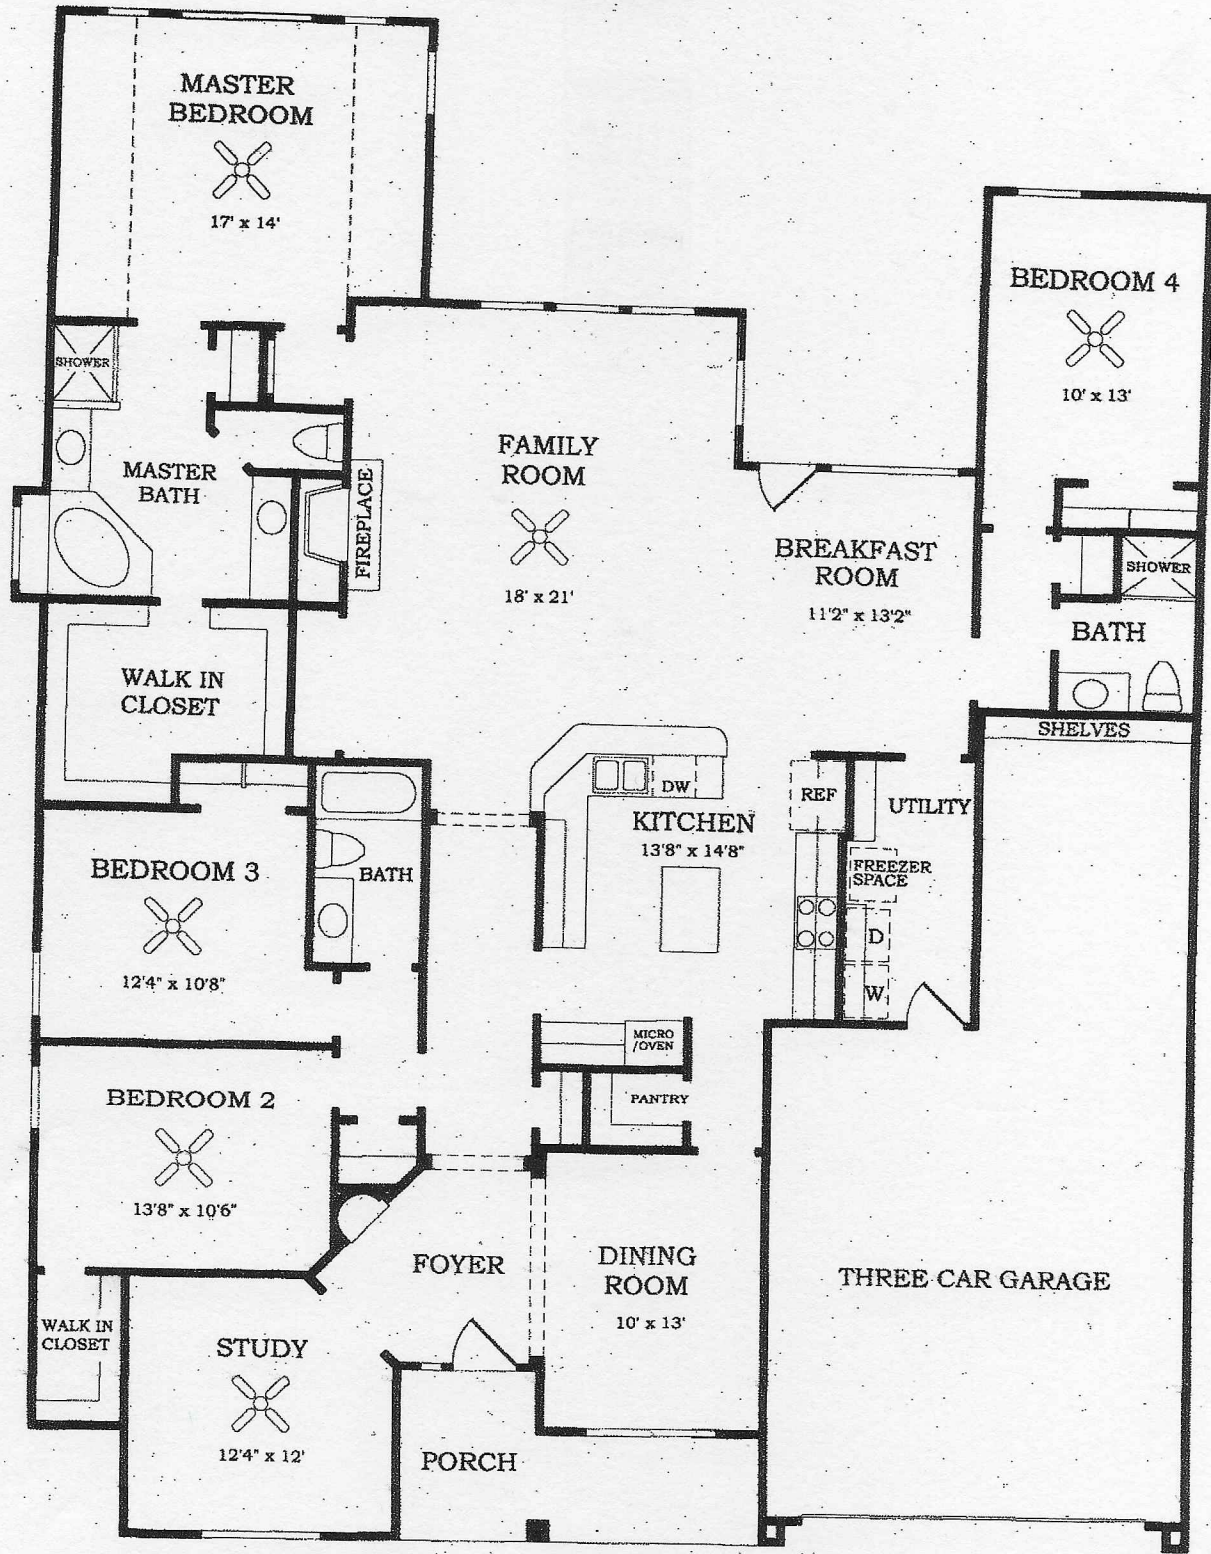

The Denison

MODEL #3200

FOUR BEDROOMS, THREE BATHS, COVERED FRONT PORCH, ENTRY FOYER WITH LIGHTED ART NICHE AND ARCHES LEADING INTO OPEN FAMILY ROOM, FORMAL DINING ROOM, STUDY WITH FRENCH DOORS, KITCHEN WITH ISLAND WORK AREA AND COUNTER BAR. APPROXIMATELY 2699 SQ. FT.

In our continuing efforts to improve our product, Lennar Homes reserves the right to revise specifications and dimensions without notice. All dimensions are approximate. Layout may be revised. Landscaping shown is for conceptual purposes only.