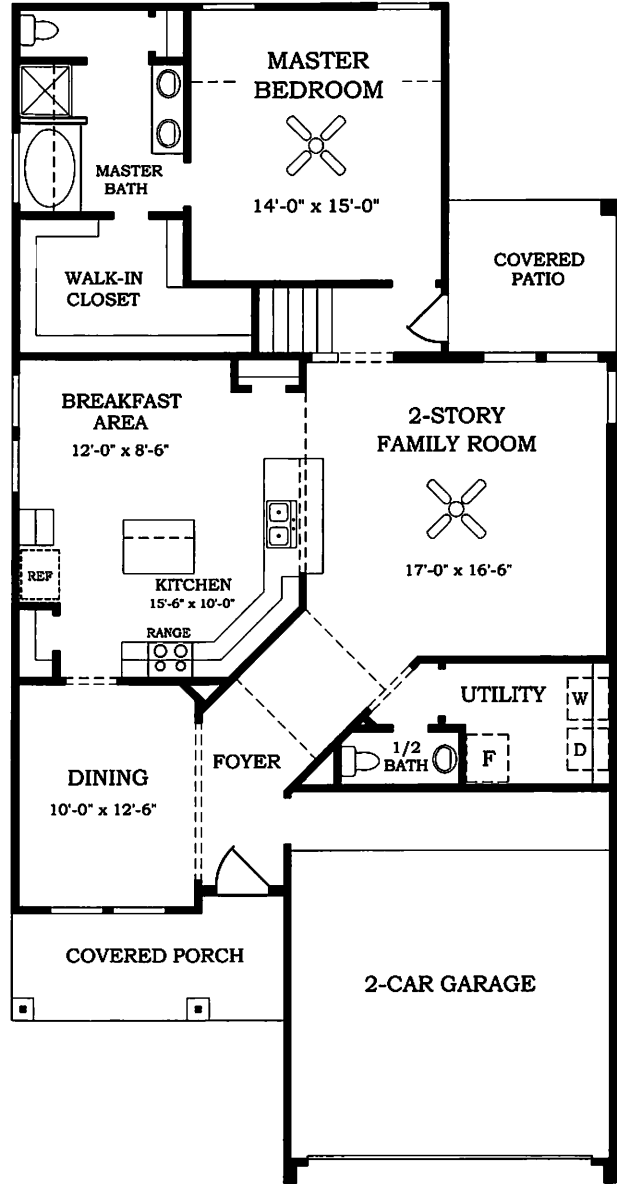

**CHESMAR
HOMES**

Setting a Higher Standard

Plan 3040 • *Elena* • 2,513 sq. ft.

SECOND FLOOR

FIRST FLOOR

Square footage and room dimensions are approximate and may vary per elevation. Window placement, roof line and porches may also vary by elevation. Plans, features, prices and availability are subject to change without notice.