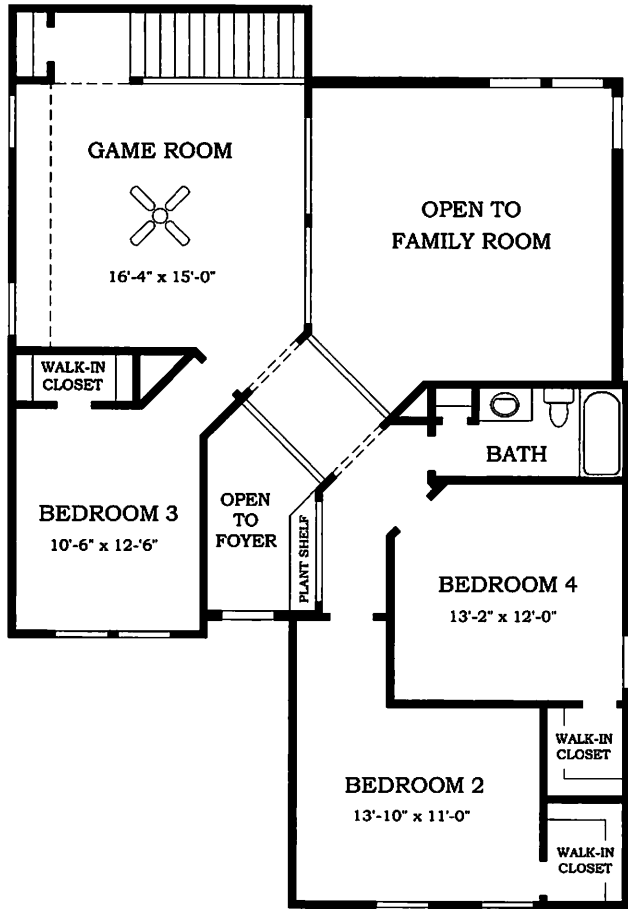

**CHESMAR
HOMES**

Setting a Higher Standard

Plan 3040 • *Elena* • 2,513 sq. ft.

SECOND FLOOR

FIRST FLOOR

Square footage and room dimensions are approximate and may vary per elevation. Window placement, roof line and porches may also vary by elevation. Plans, features, prices and availability are subject to change without notice.