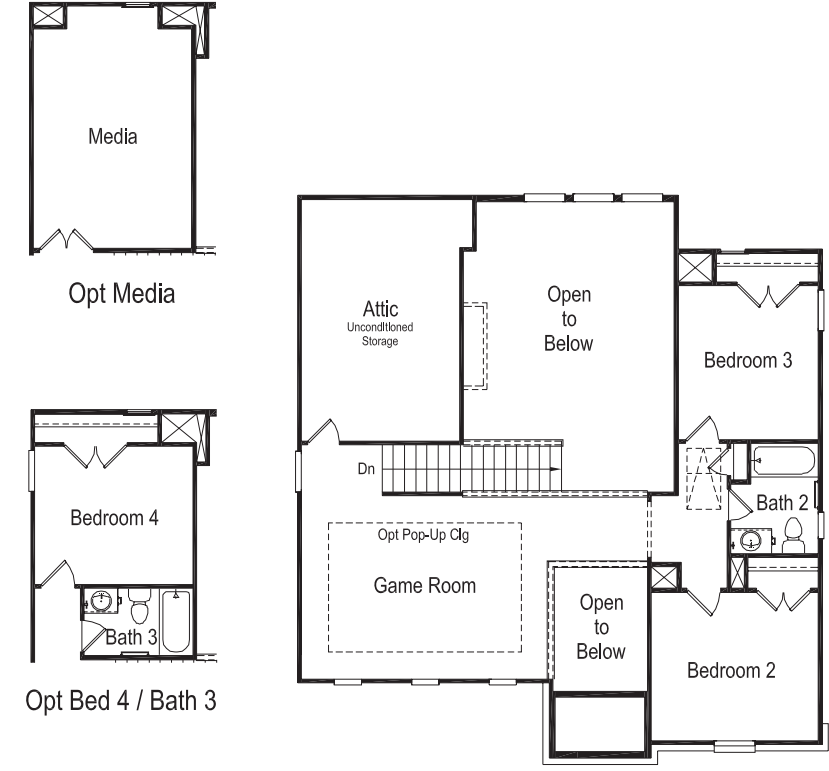

ELEVATION A

ELEVATION B

ELEVATION C

05/25/20

Opt Ext Owner's Suite / Cvd Outdoor Living 1

Opt Shower 1 @ Owner's Bath

Opt Bay Window @ Owner's Suite

Opt Cvd Outdoor Living

Opt Slide-in Tub @ Owner's Bath

Opt 3 Car

Opt Walk-in Shower 1 @ Owner's Bath

Opt 4' Extension @ 2 Car - Elevations BCD Only

Opt Study ilo Flex

FIRST FLOOR/OPTIONS

Opt Media

Opt Bed 4 / Bath 3

SECOND FLOOR/OPTIONS