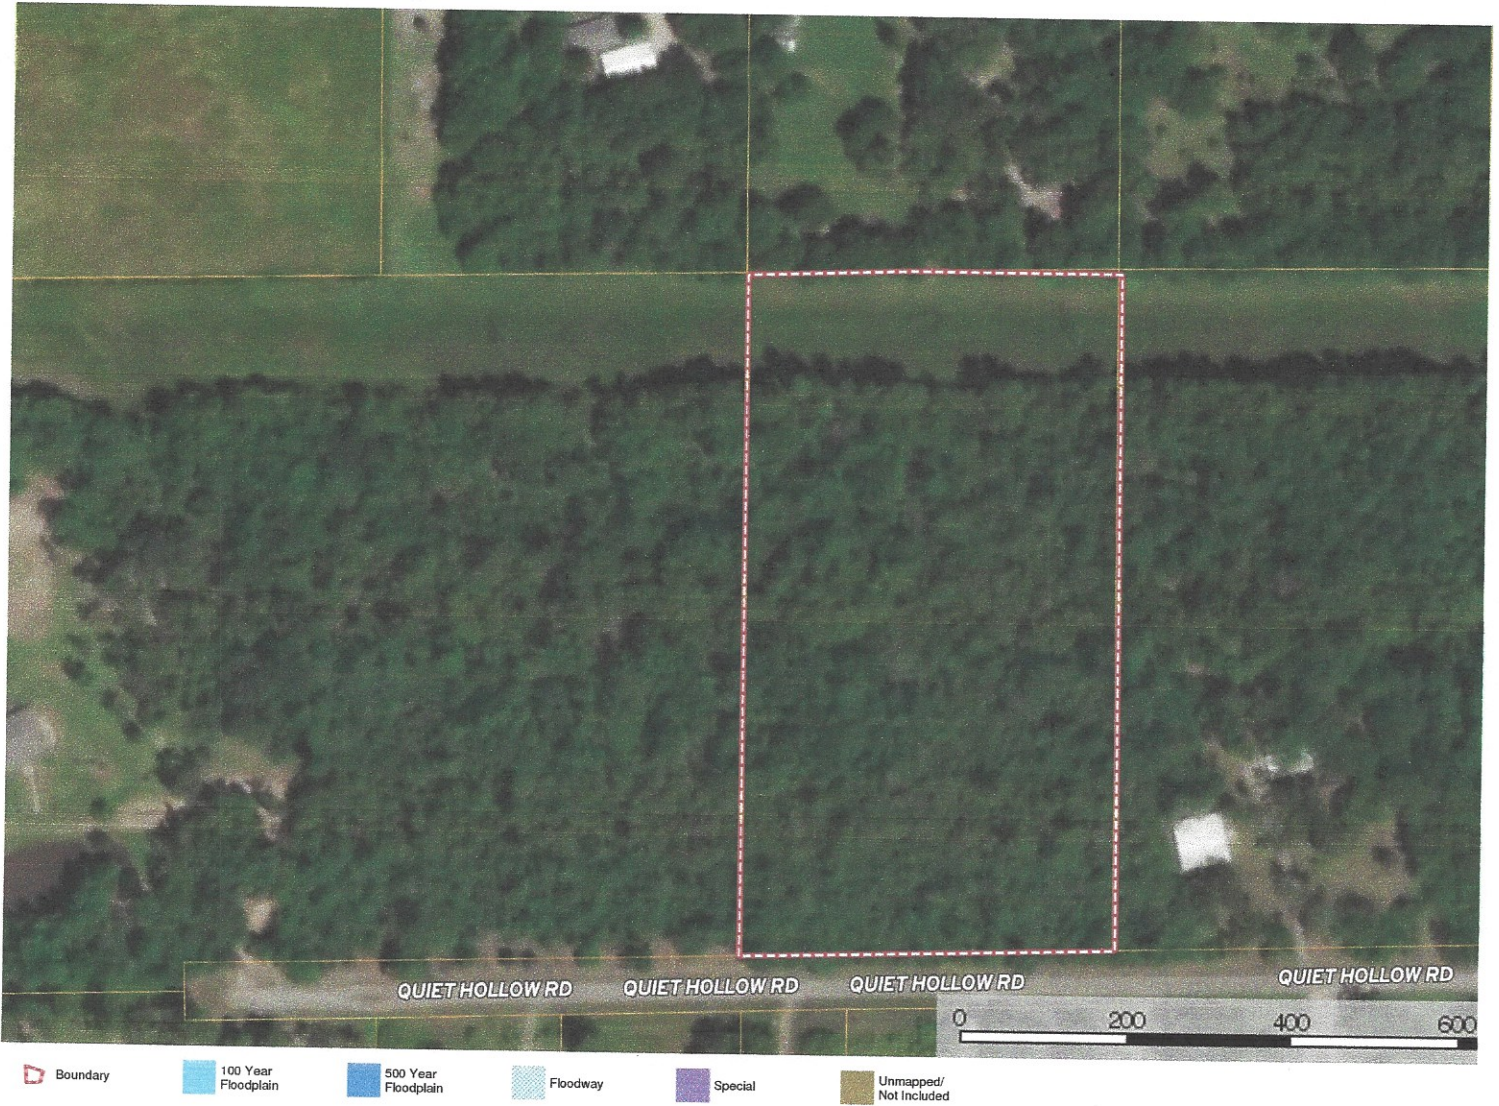

Robinson- Quiet Hollow RD
Montgomery County, Texas, 6.35 AC +/-

Robert Nix
P: 7136141238 bob@crossroadsoftexas.com P.O. Box 1627

M The information contained
deemed to be reliable.
MapRight Services make
completeness or accuracy