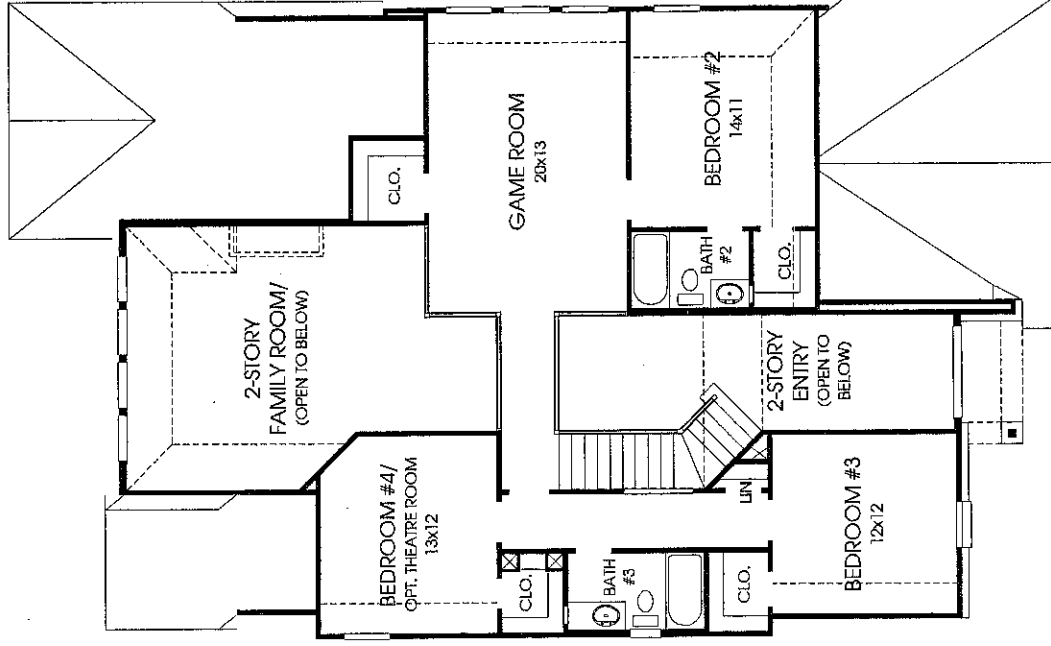

DESIGNS

Design 2438W

*This home contains approximately 2,438 square feet.**

*See Page 3 for Details and Disclaimers.
© Perry Homes, LLC 2012
09/05/2013
(50' CL)

DESIGNS

Design 2950W

*This home contains approximately 2,950 square feet.**