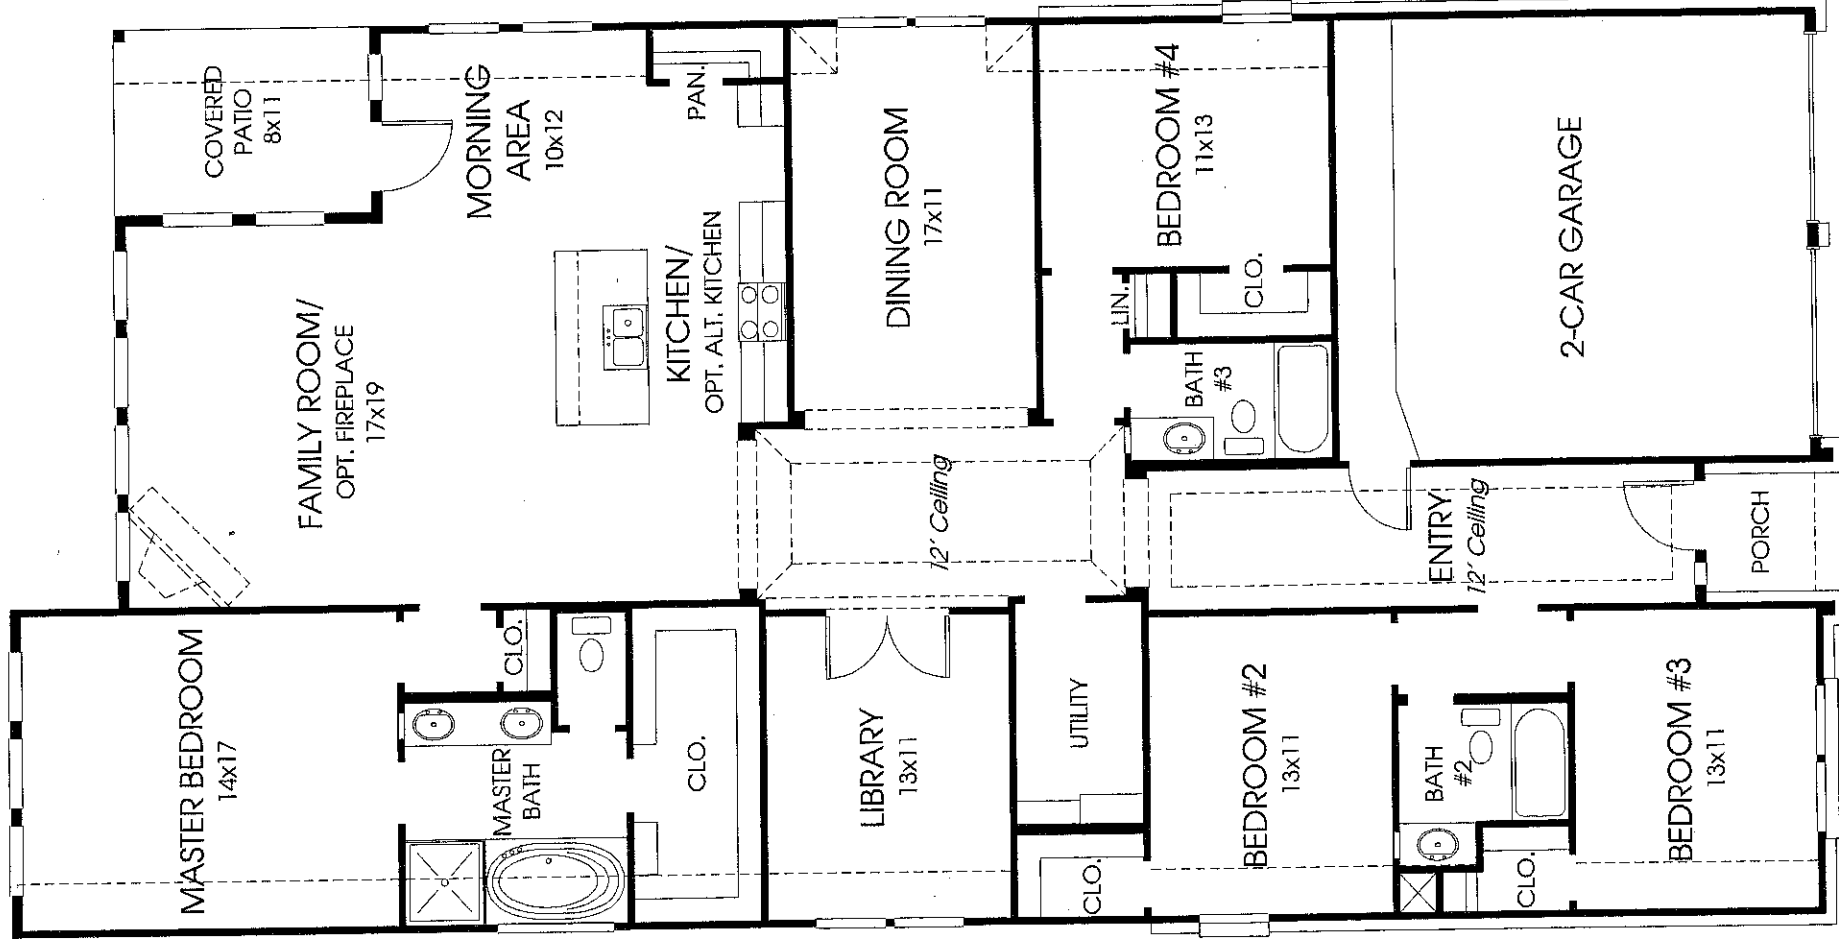

DESIGNS

Design 2438W

*This home contains approximately 2,438 square feet.**

*See Page 3 for Details and Disclaimers.
© Perry Homes, LLC 2012
09/05/2013
(50' CL)

DESIGNS

Design 2950W

*This home contains approximately 2,950 square feet.**