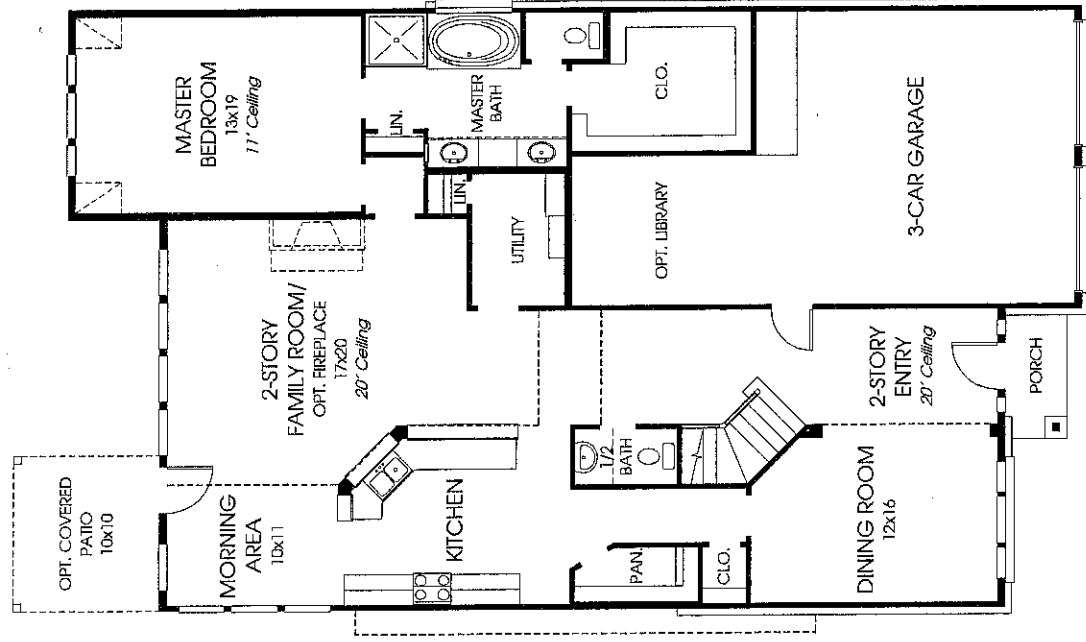

DESIGNS

Design 2438W

*This home contains approximately 2,438 square feet.**

*See Page 3 for Details and Disclaimers.
© Perry Homes, LLC 2012
09/05/2013
(50' CL)

DESIGNS

Design 2950W

*This home contains approximately 2,950 square feet.**