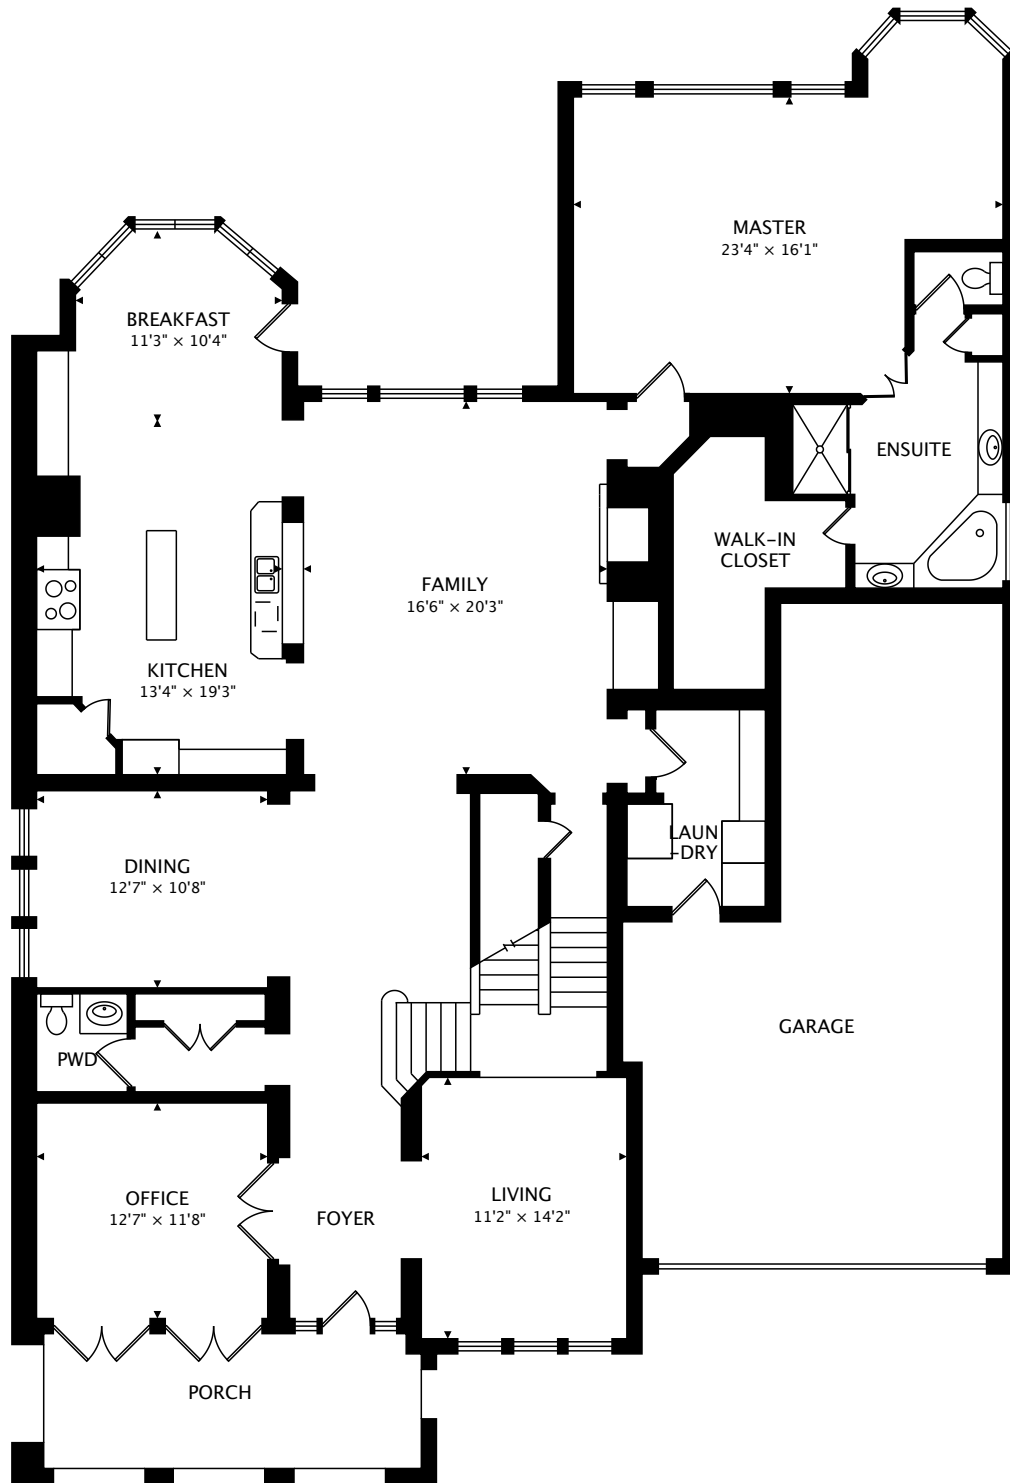

47 W BECKONVALE CIR
SPRING, TX 77382

MAIN
2687 sq ft

TOTAL
4258 sq ft

by Image 24 Studios, Inc.
real.vision | www.image24studios.com

CAPTURED ON: 16 MAR 2017
DIMENSIONS, AREAS, LAYOUTS AND DETAILS ARE APPROXIMATE
AND SHOULD BE CONSIDERED ILLUSTRATIVE ONLY.

SECOND
1570 sq ft

TOTAL
4258 sq ft