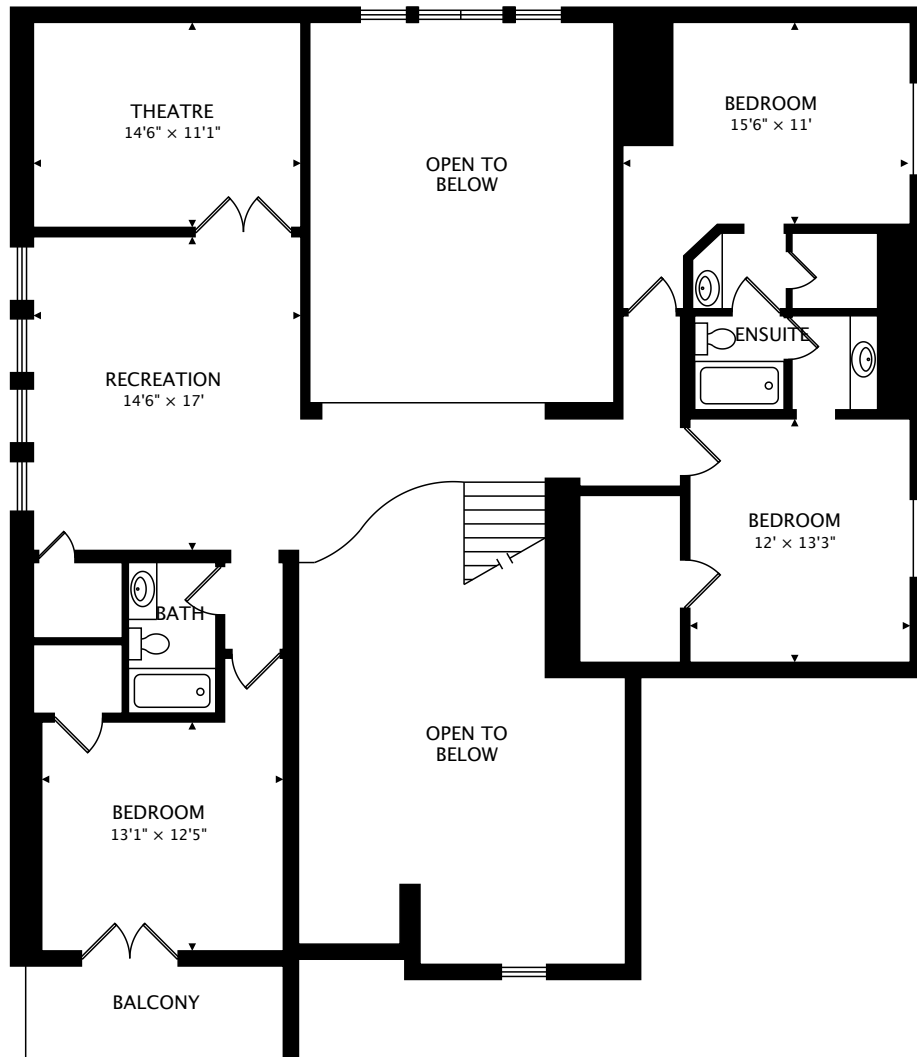

47 W BECKONVALE CIR
SPRING, TX 77382

MAIN
2687 sq ft

TOTAL
4258 sq ft

by Image 24 Studios, Inc.
real.vision | www.image24studios.com

CAPTURED ON: 16 MAR 2017
DIMENSIONS, AREAS, LAYOUTS AND DETAILS ARE APPROXIMATE
AND SHOULD BE CONSIDERED ILLUSTRATIVE ONLY.

SECOND
1570 sq ft

TOTAL
4258 sq ft