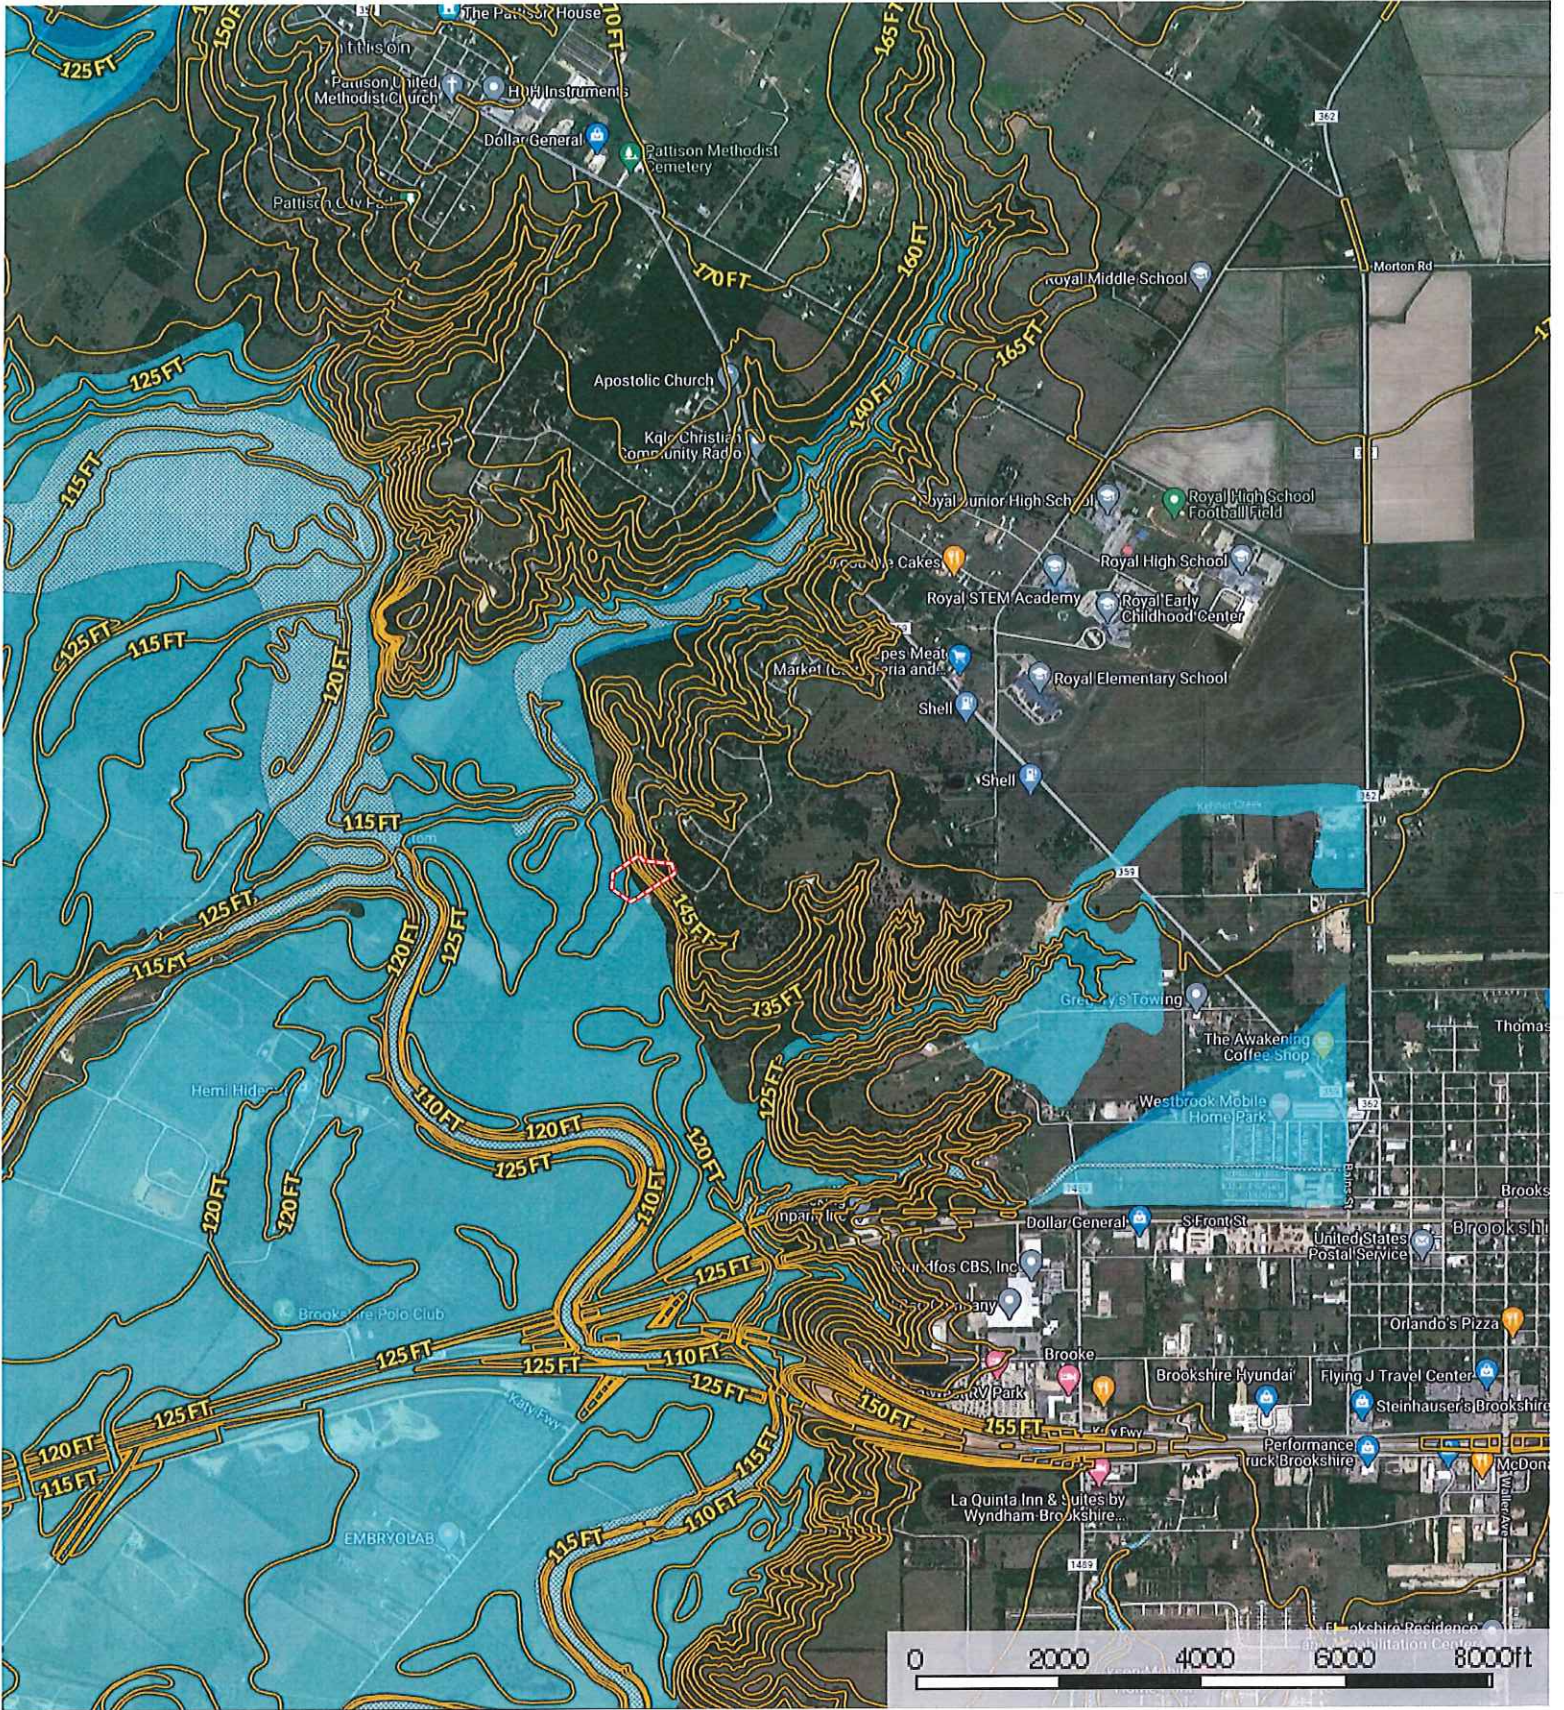

0 Pontiac Dr.
Waller County, Texas, AC +/-

 Boundary

0 Pontiac Dr.
Waller County, Texas, AC +/-

 Boundary

0 Pontiac Dr.
Waller County, Texas, AC +/-

 Boundary

0 Pontiac Dr.
Waller County, Texas, AC +/-

- Boundary
- 100 Year Floodplain
- 500 Year Floodplain
- Floodway
- Special
- Unmapped/ Not Included

0 Pontiac Dr.
Waller County, Texas, AC +/-

- Boundary
- 100 Year Floodplain
- 500 Year Floodplain
- Floodway
- Special
- Unmapped/ Not Included