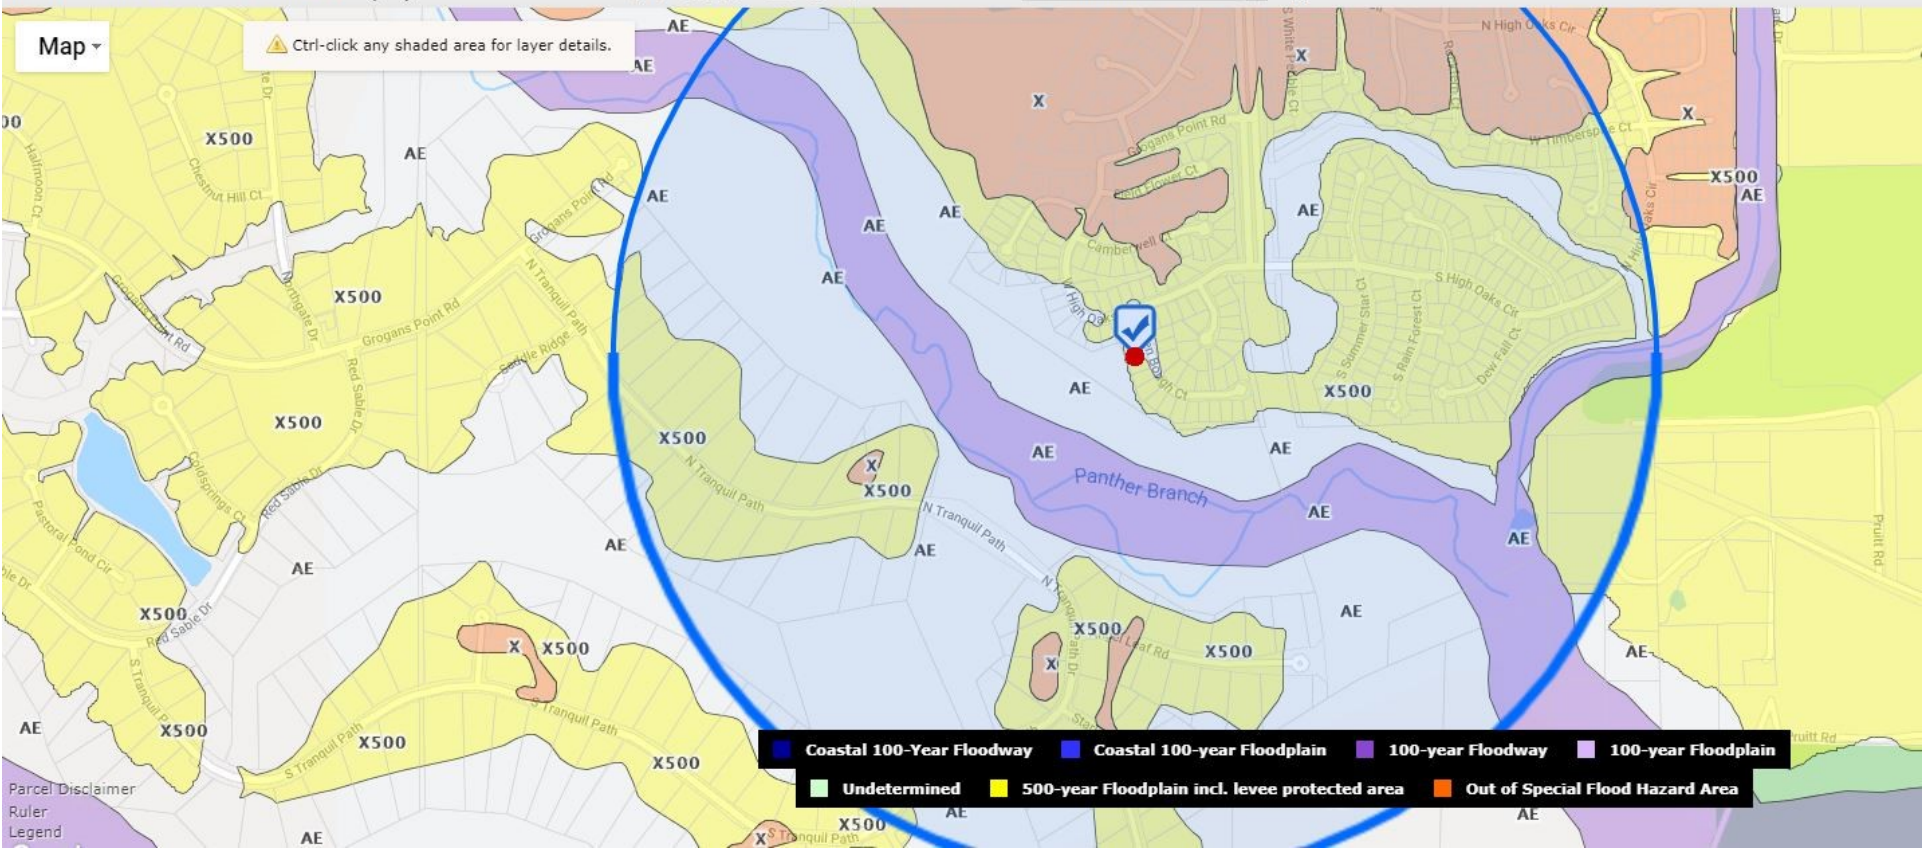

Map 

 Ctrl-click any shaded area for layer details.

-  Coastal 100-Year Floodway
-  Coastal 100-year Floodplain
-  100-year Floodway
-  100-year Floodplain
-  Undetermined
-  500-year Floodplain incl. levee protected area
-  Out of Special Flood Hazard Area

Parcel Disclaimer
Ruler
Legend