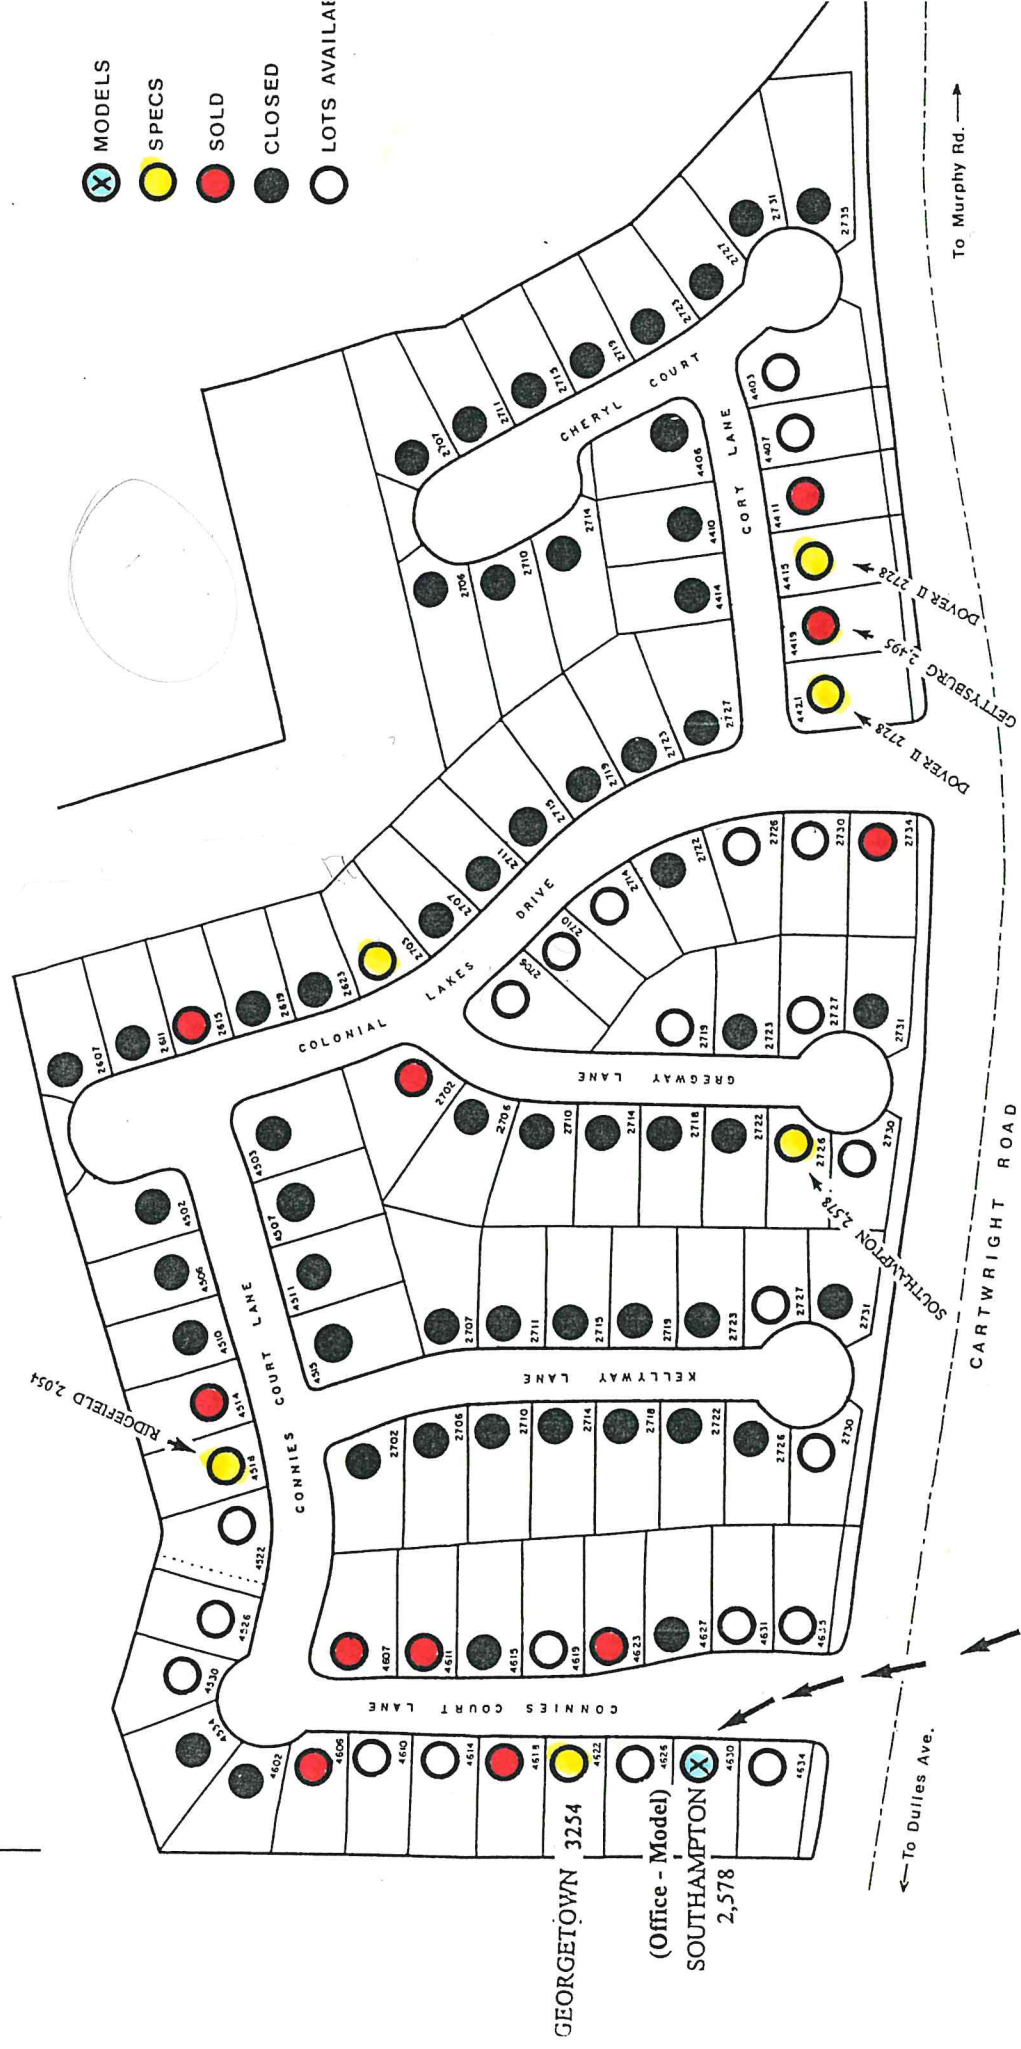

# PLANTATION HOMES

- X MODELS
- SPECS
- SOLD
- CLOSED
- LOTS AVAILABLE

GEORGETOWN 3254  
 (Office - Model)  
 SOUTHAMPTON 2,578

← To Dulles Ave.

To Murphy Rd. →

CARTWRIGHT ROAD

LOUISE G. FLORENCE - OFFICE 261-5151 - PAGER 768-5344  
**PLANTATION PARK - FIRST COLONY**

4630 Connes Court Lane, Missouri City, Tx 77459

(On Cartwright At Dulles)

← You Are Here →