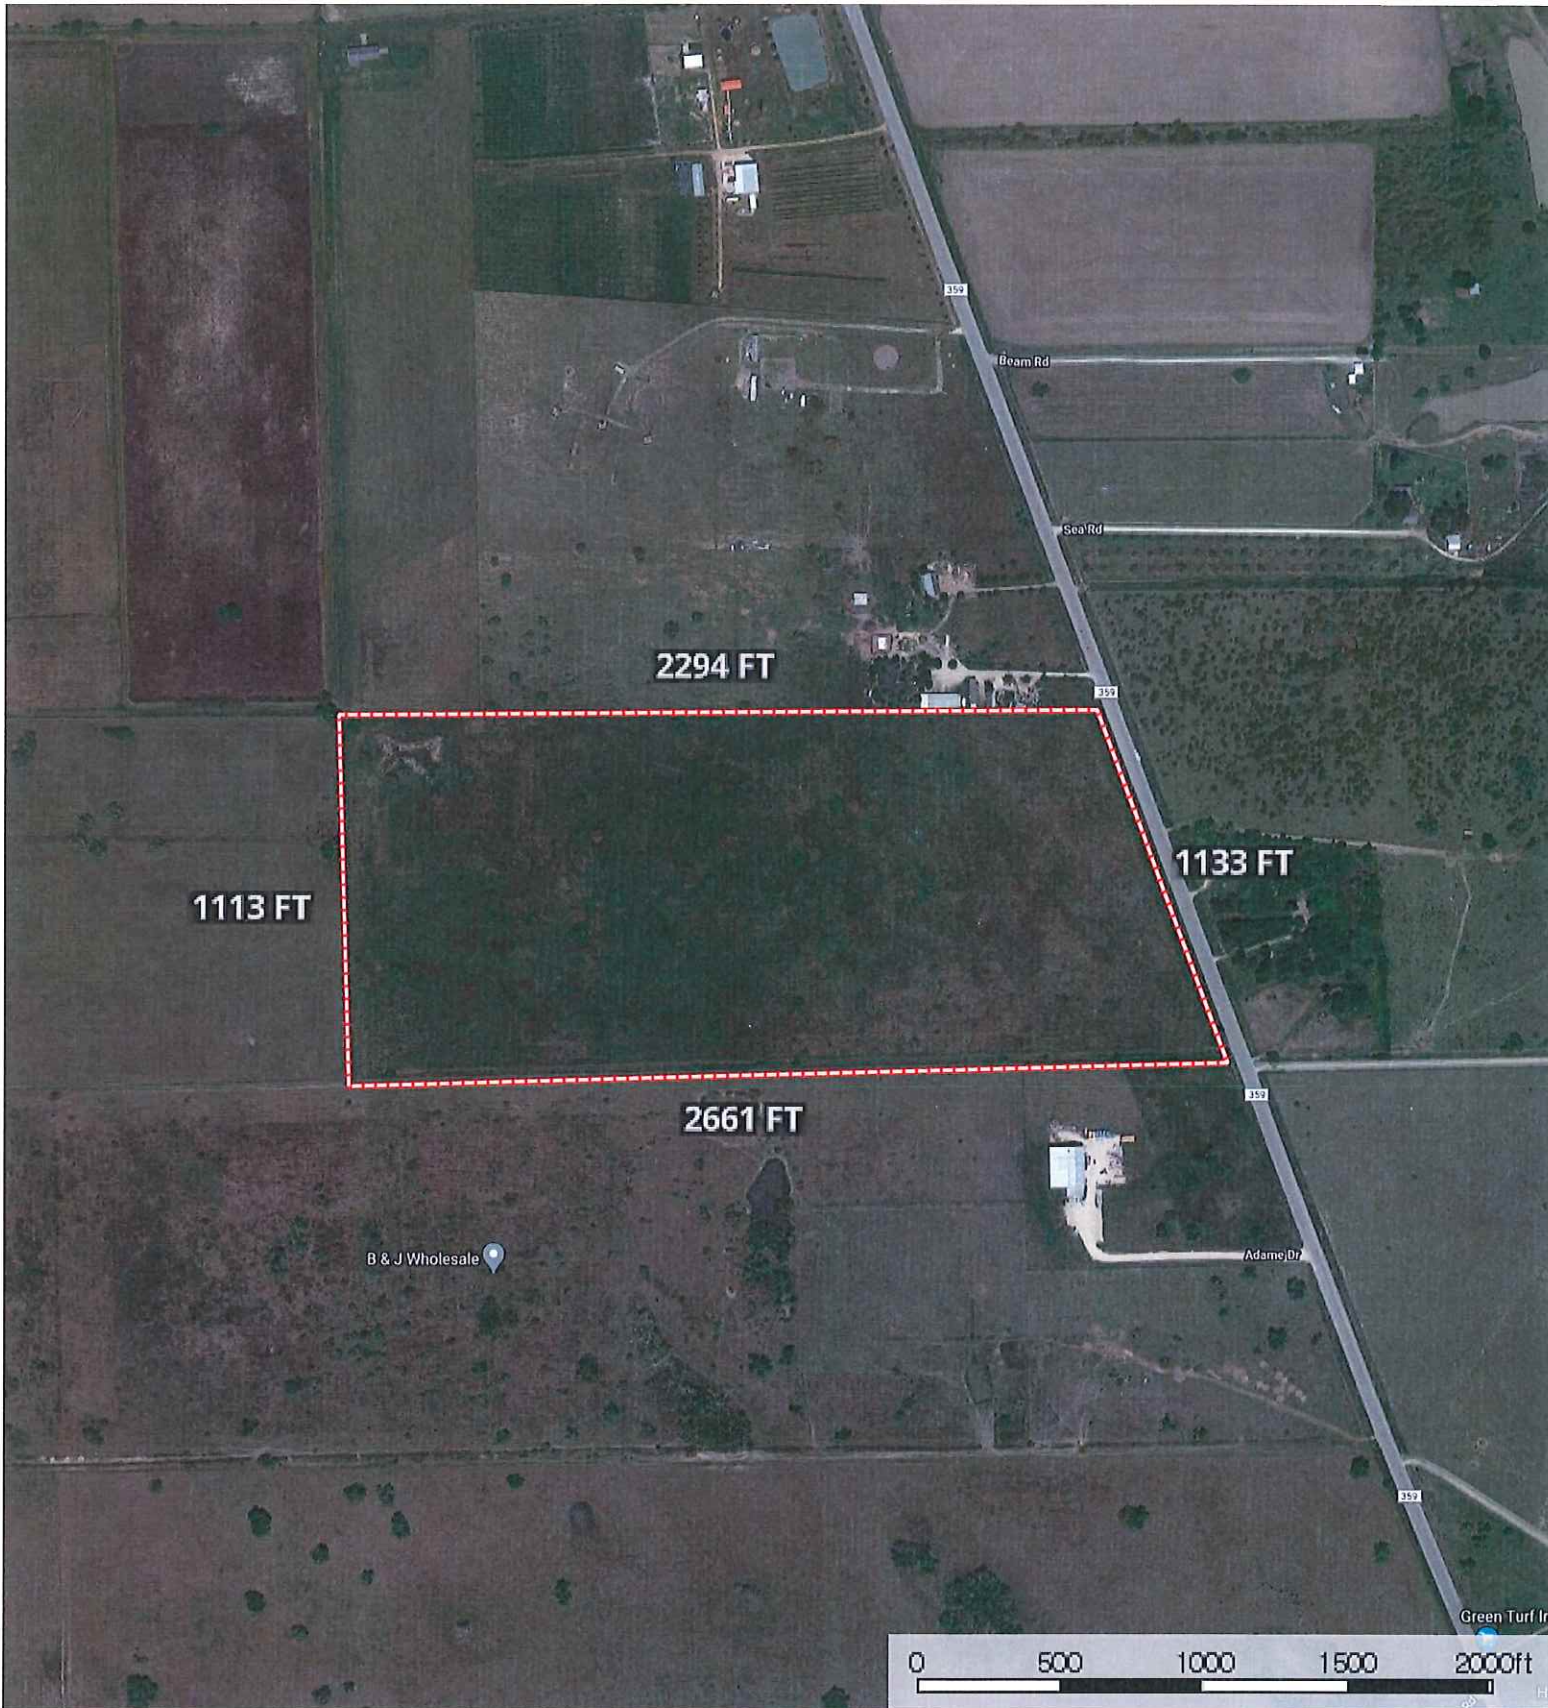

WALLER COUNTY LAND

8117 FM 359

Waller County, Texas, 60.623 AC +/-

 Boundary

8117 FM 359

Waller County, Texas, 60.623 AC +/-

 Boundary

8117 FM 359