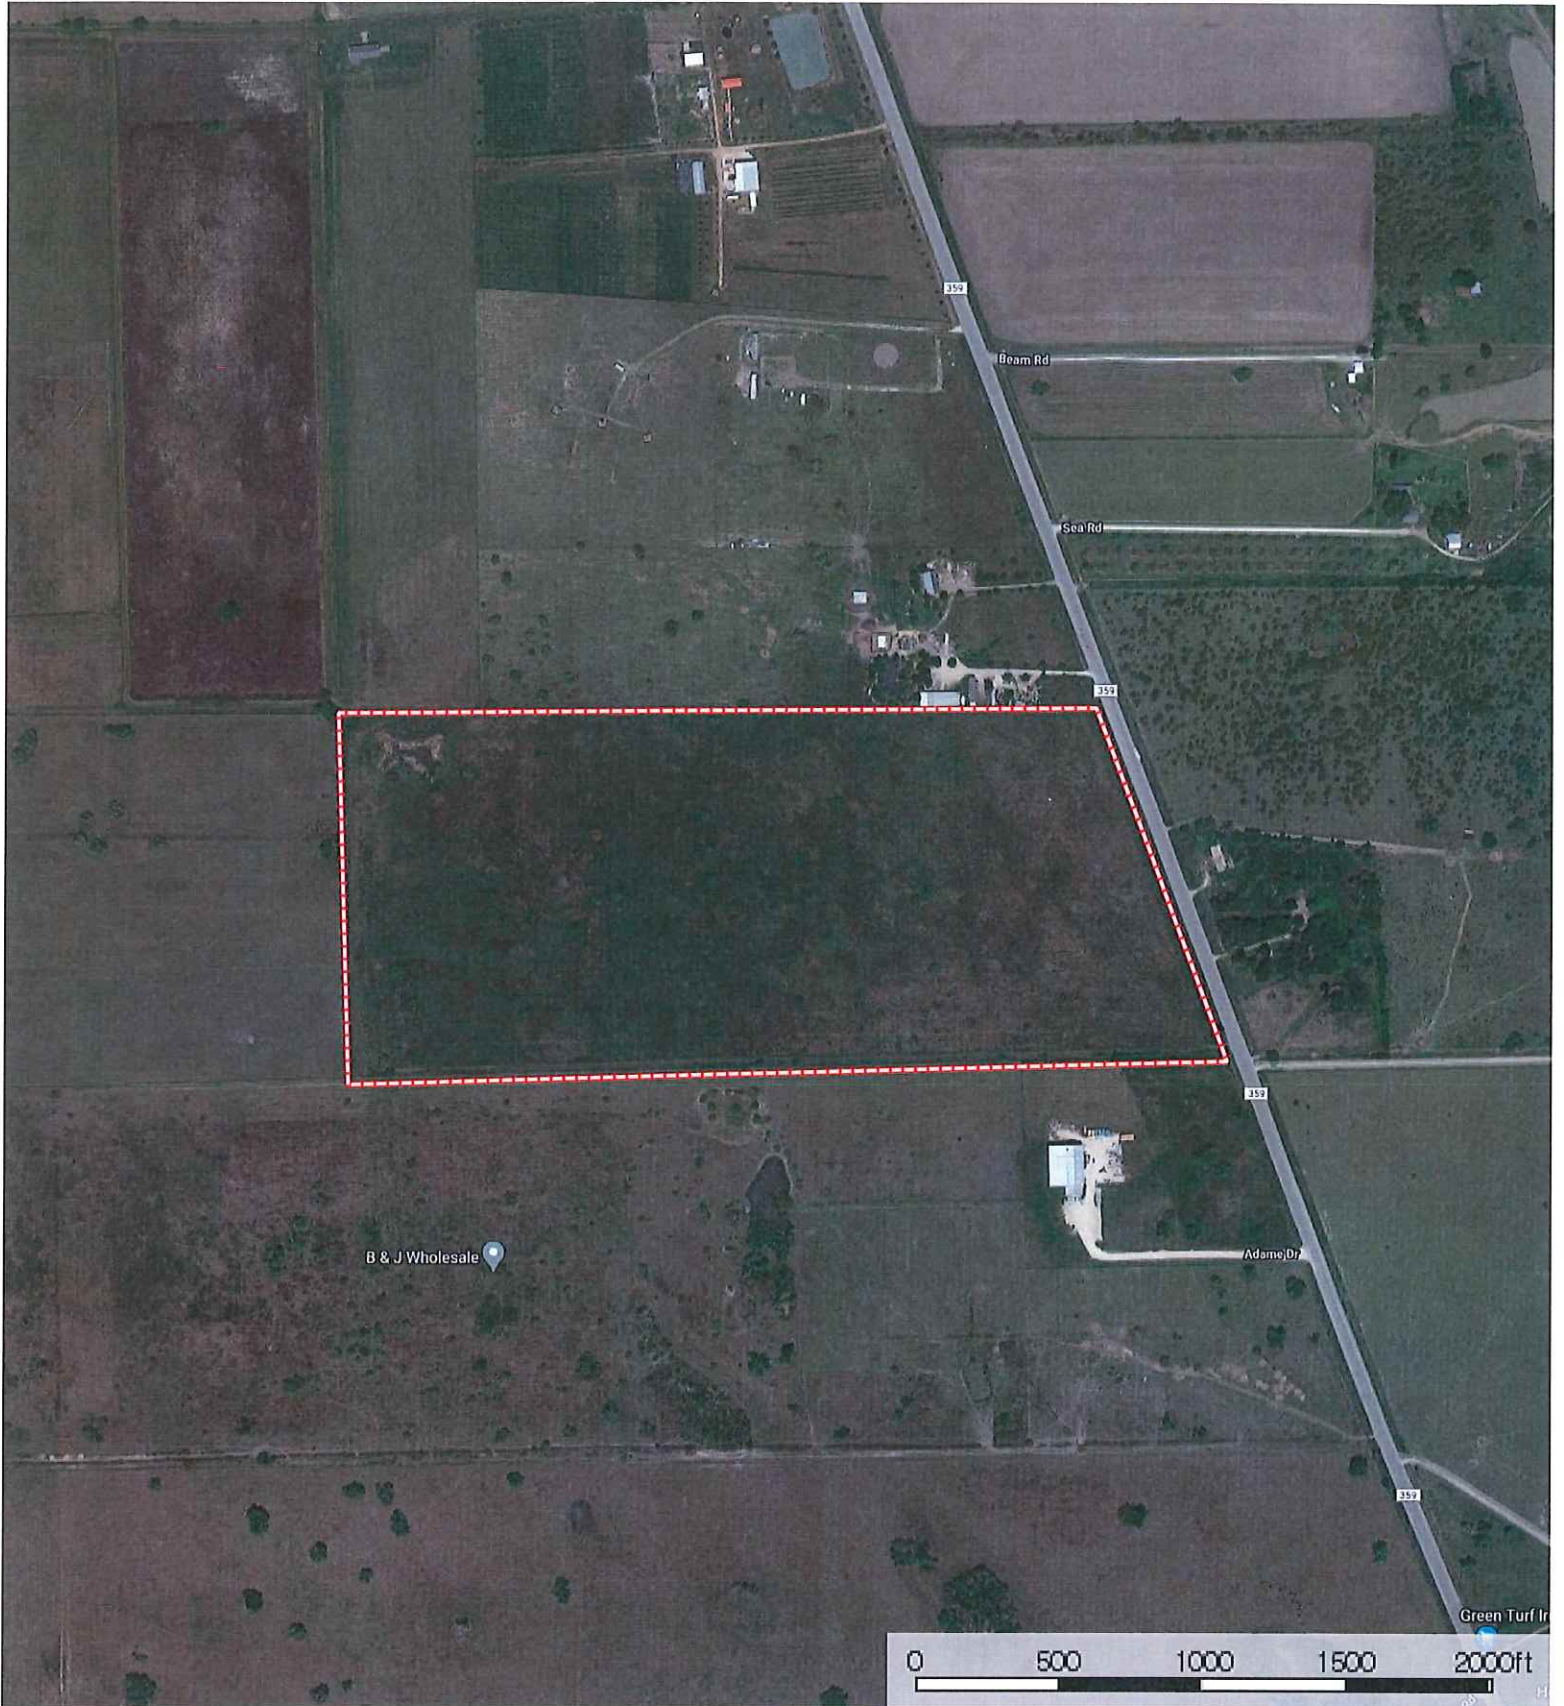

WALLER COUNTY LAND

8117 FM 359

Waller County, Texas, 60.623 AC +/-

 Boundary

8117 FM 359

Waller County, Texas, 60.623 AC +/-

 Boundary

8117 FM 359