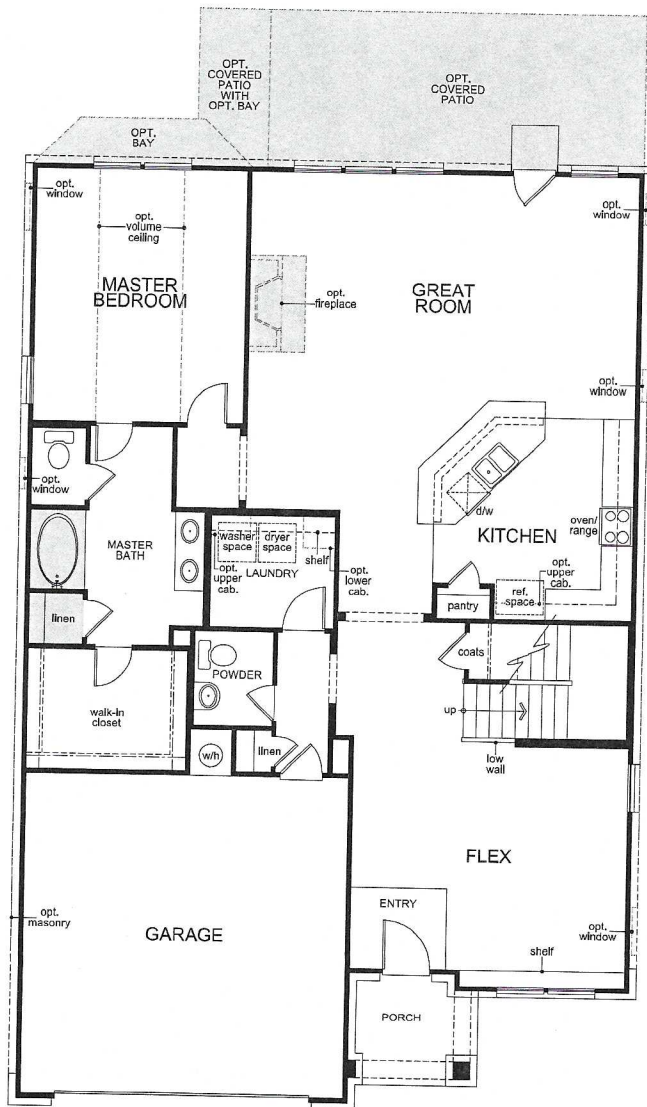

First Floor Options

- Kitchen: Gourmet kitchen, Alternate island, Cabinet above refrigerator
- Great Room: Fireplace, Covered patio
- Master Bedroom: Bay window with covered patio
- Master Bath: Separate tub and shower with seat and low wall, Separate tub and shower with low wall, Walk-in shower with seat, Extended vanity with knee space
- Laundry: Lower cabinet, Upper cabinets
- Windows: Optional per plan

Second Floor Options

- Bath 2: Vanity with dual sinks, Shower in lieu of tub
- Expanded Second Floor: Media room
- Windows: Optional per plan
- Ceilings: Volume per plan