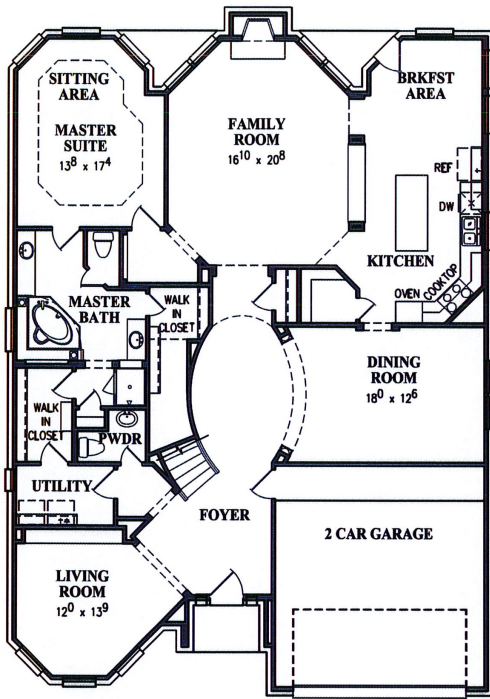

WESTIN
H O M E S

CASTLEBROOK

ESTATE COLLECTION 3738 Sqft

FIRST FLOOR

Optional 3 Car Garage

SECOND FLOOR

ELEVATION 'A'

ELEVATION 'H'

ELEVATION 'J'

ELEVATION 'K'

ELEVATION 'L'

ELEVATION 'M'