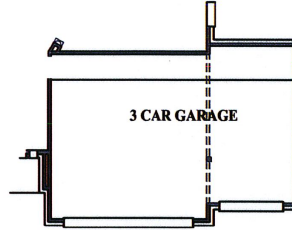

WESTIN
H O M E S

CASTLEBROOK

ESTATE COLLECTION 3738 Sqft

FIRST FLOOR

Optional 3 Car Garage

SECOND FLOOR

ELEVATION 'A'

ELEVATION 'H'