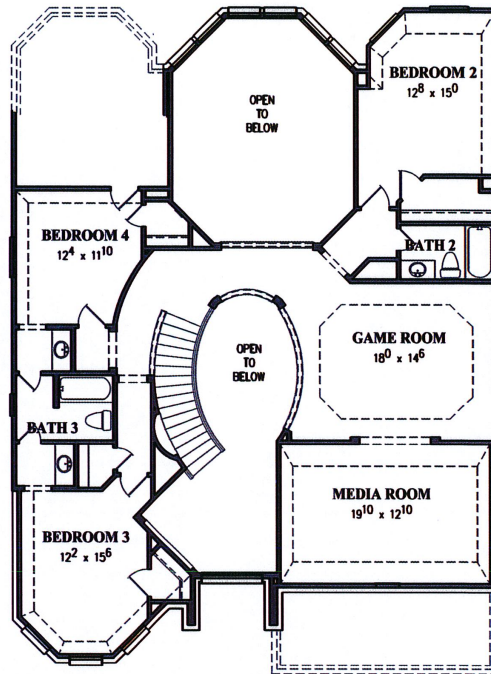

WESTIN
H O M E S

CASTLEBROOK

ESTATE COLLECTION 3738 Sqft

FIRST FLOOR

Optional 3 Car Garage

SECOND FLOOR

ELEVATION 'A'

ELEVATION 'H'

ELEVATION 'J'

ELEVATION 'K'

ELEVATION 'L'

ELEVATION 'M'