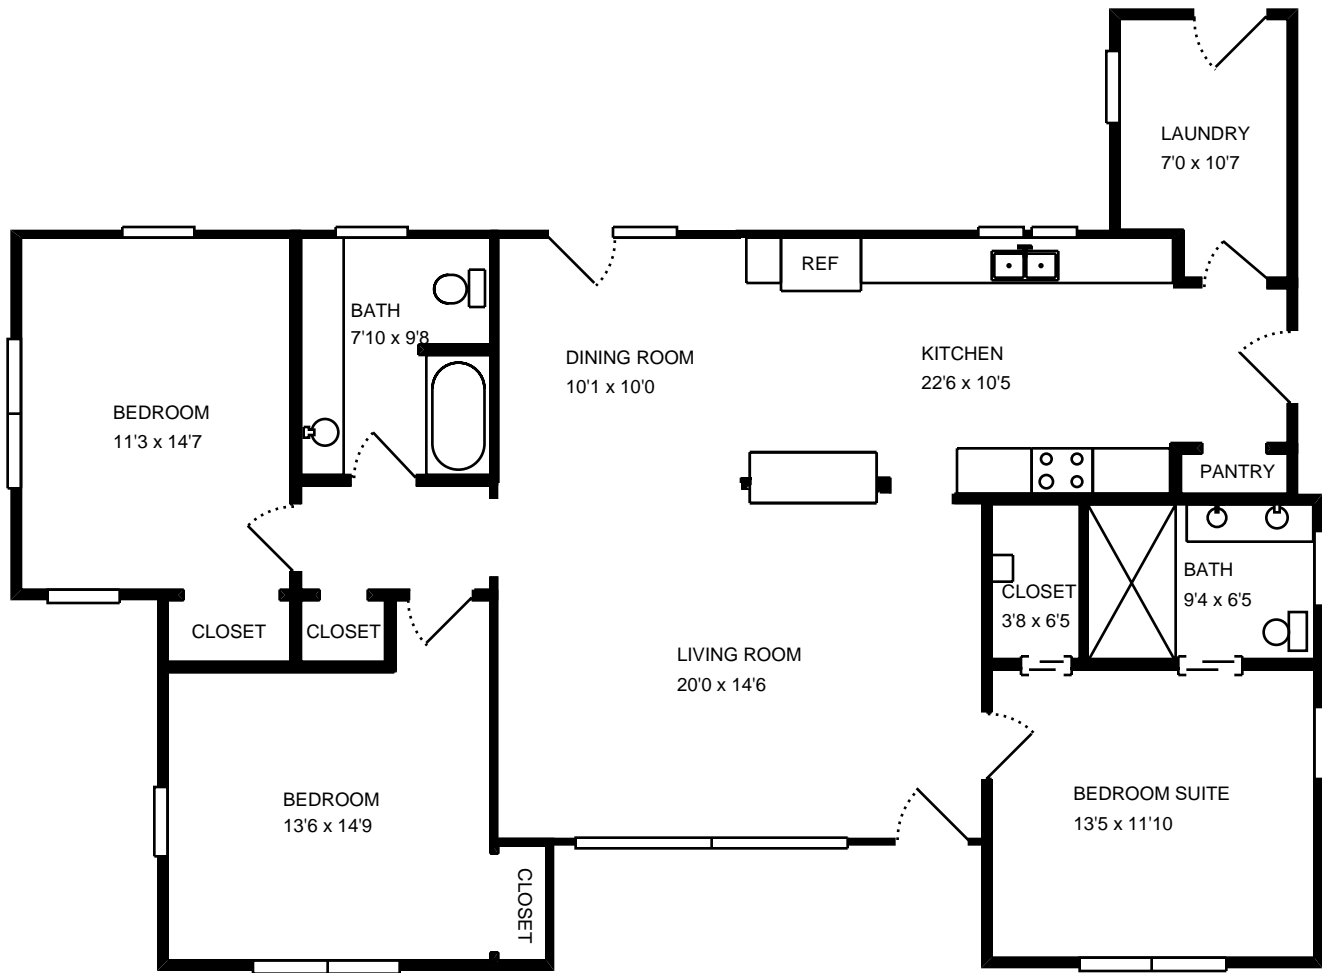

Property Address:
1300 George St
Rosenberg, TX 77471

Measure #16637769

Total interior square footage on page: 1407 sf

The interior square footage listed is living space only and is not taxable square footage