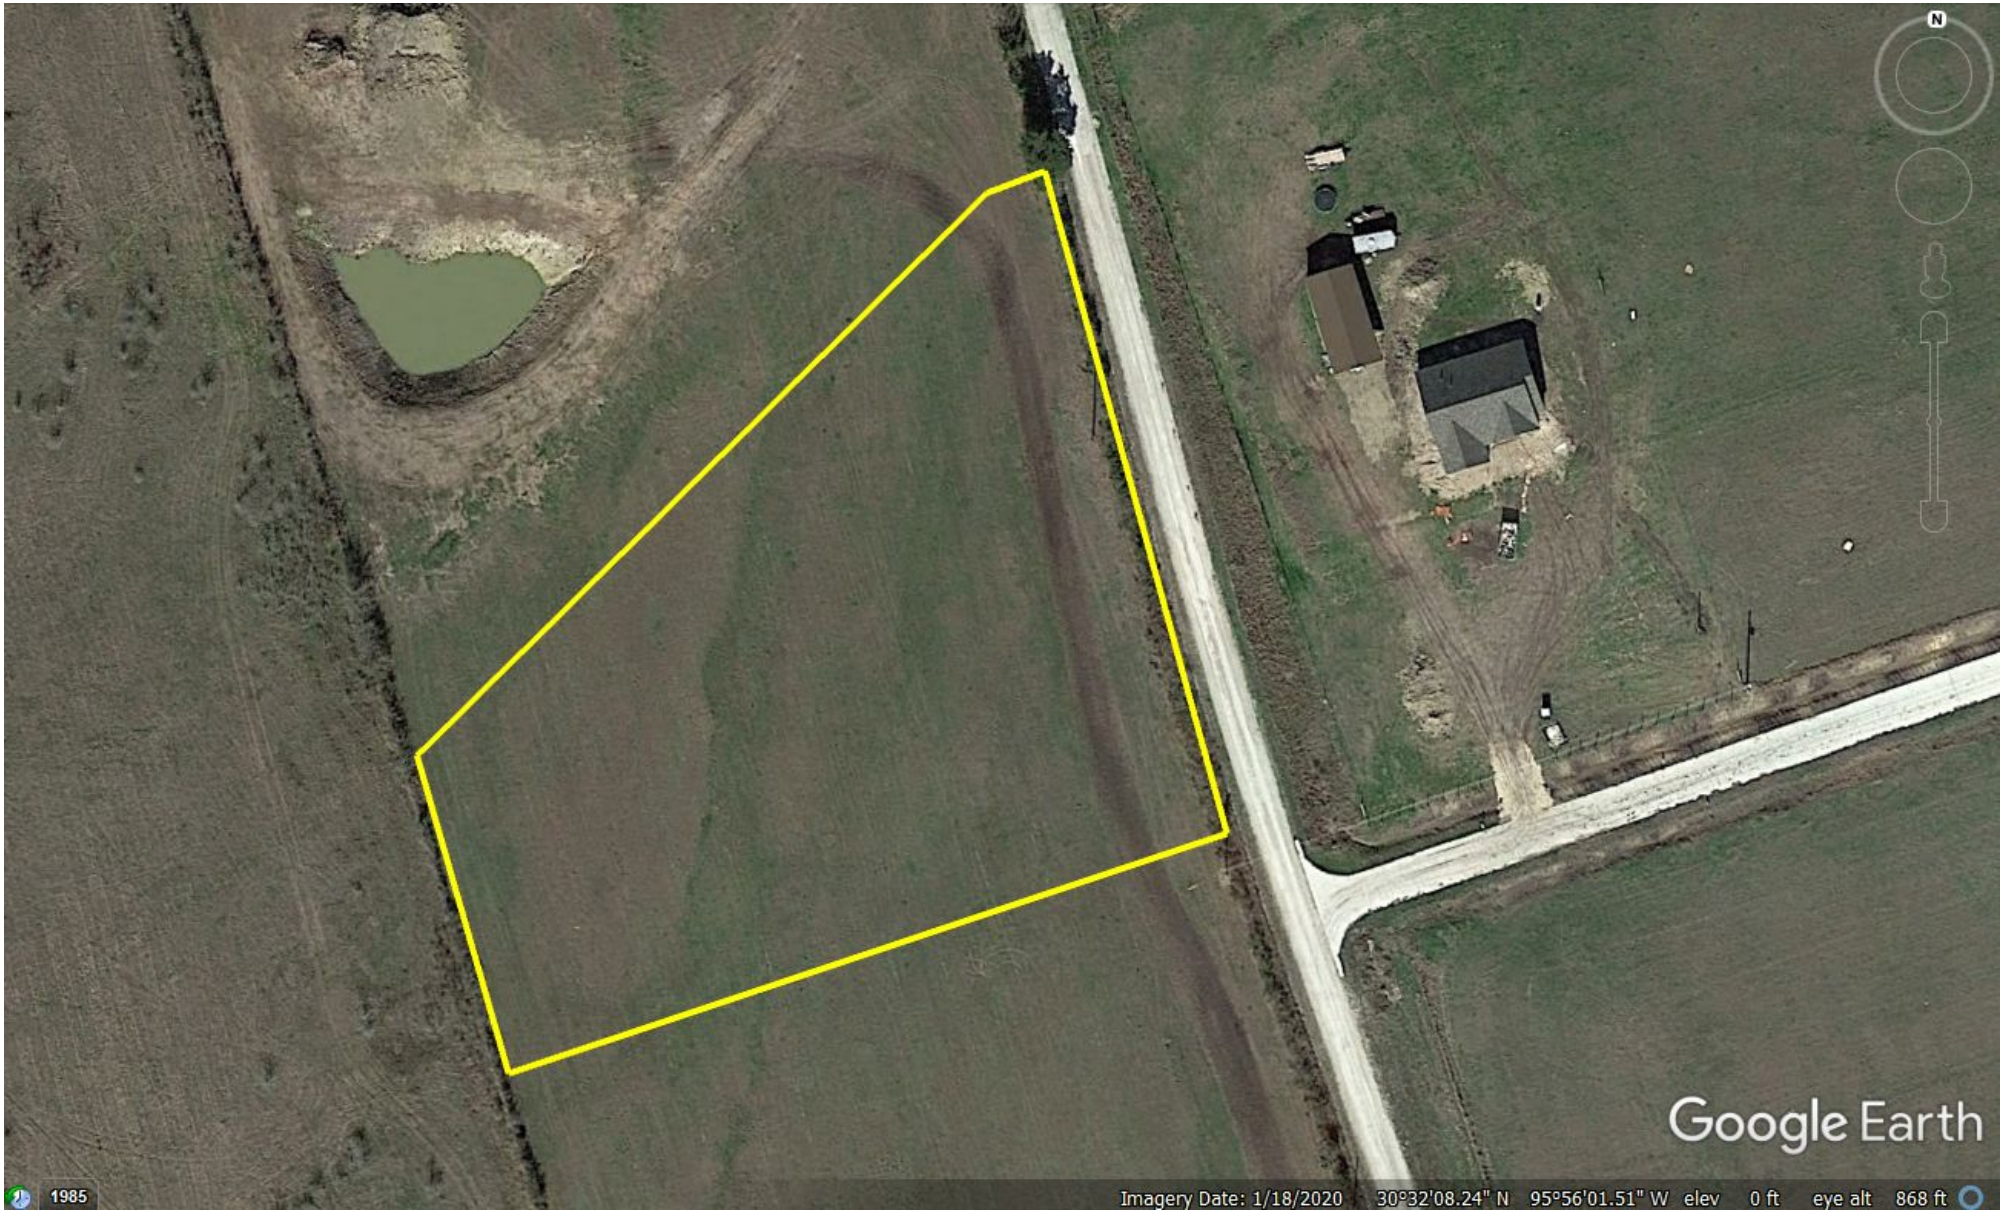

1985

Imagery Date: 1/18/2020 30°32'10.40" N 95°56'03.61" W elev 0 ft eye alt 1142 ft

AnC

Lot 6

FIC

© 2021 Google

Google Earth

1985

Imagery Date: 1/18/2020 30°32'10.15" N 95°56'03.41" W elev 0 ft eye alt 1401 ft

Lot 6

© 2021 Google

Google Earth
Earth Point

1985

30°32'08.34" N 95°56'09.78" W elev 0 ft eye alt 1990 ft

1985

Imagery Date: 1/18/2020 30°32'08.24" N 95°56'01.51" W elev 0 ft eye alt 868 ft