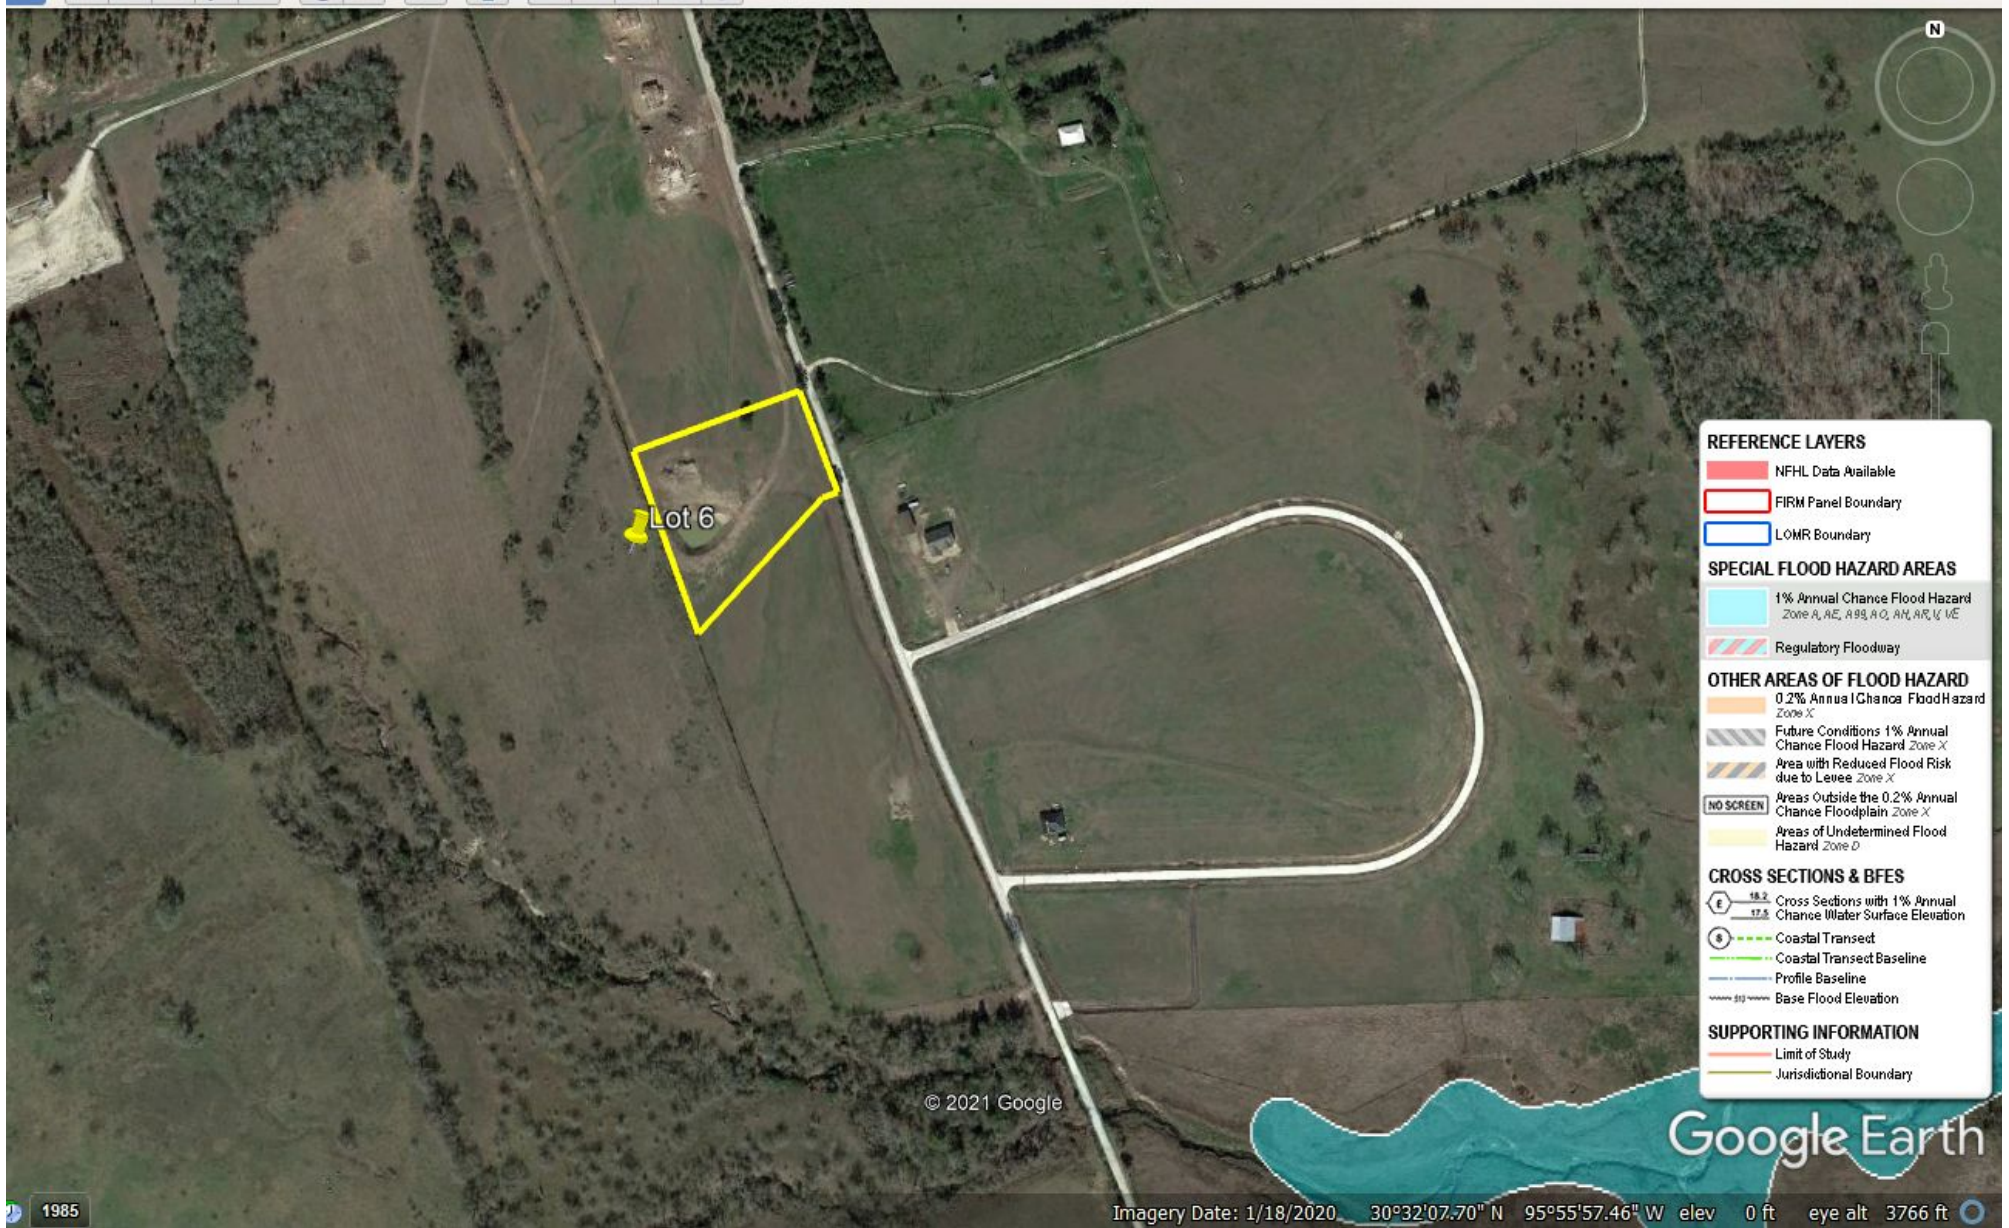

1985

Imagery Date: 1/18/2020 30°32'10.40" N 95°56'03.61" W elev 0 ft eye alt 1142 ft

AnC

Lot 6

FIC

© 2021 Google

Google Earth

1985

Imagery Date: 1/18/2020 30°32'10.15" N 95°56'03.41" W elev 0 ft eye alt 1401 ft

Lot 6

© 2021 Google

Google Earth
Earth Point

1985

30°32'08.34" N 95°56'09.78" W elev 0 ft eye alt 1990 ft

1985

Imagery Date: 1/18/2020 30°32'08.24" N 95°56'01.51" W elev 0 ft eye alt 868 ft