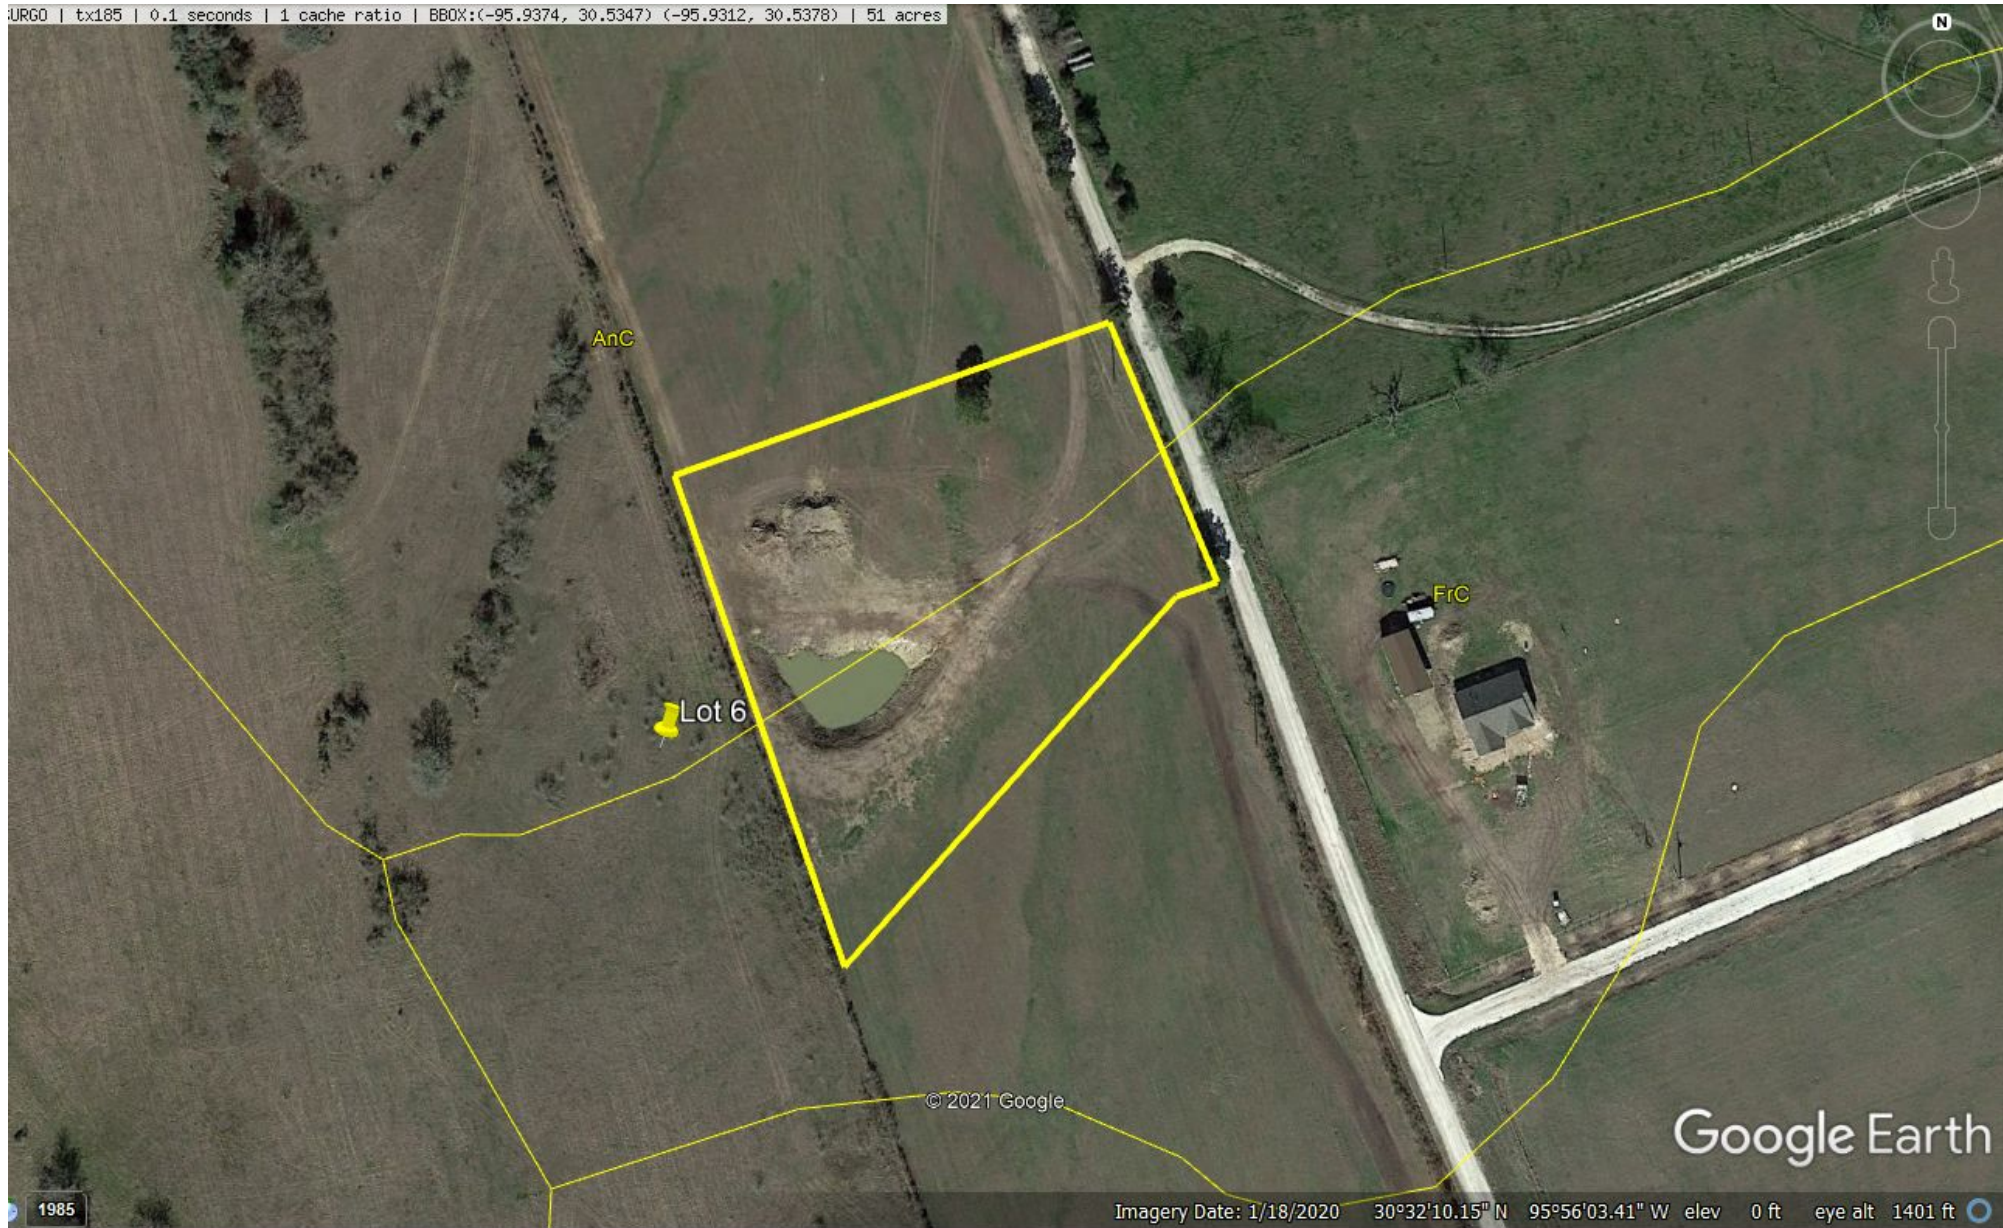

1985

Imagery Date: 1/18/2020 30°32'10.40" N 95°56'03.61" W elev 0 ft eye alt 1142 ft

AnC

Lot 6

FIC

© 2021 Google

Google Earth

1985

Imagery Date: 1/18/2020 30°32'10.15" N 95°56'03.41" W elev 0 ft eye alt 1401 ft

Lot 6

© 2021 Google

Google Earth
Earth Point

1985

30°32'08.34" N 95°56'09.78" W elev 0 ft eye alt 1990 ft

1985

Imagery Date: 1/18/2020 30°32'08.24" N 95°56'01.51" W elev 0 ft eye alt 868 ft