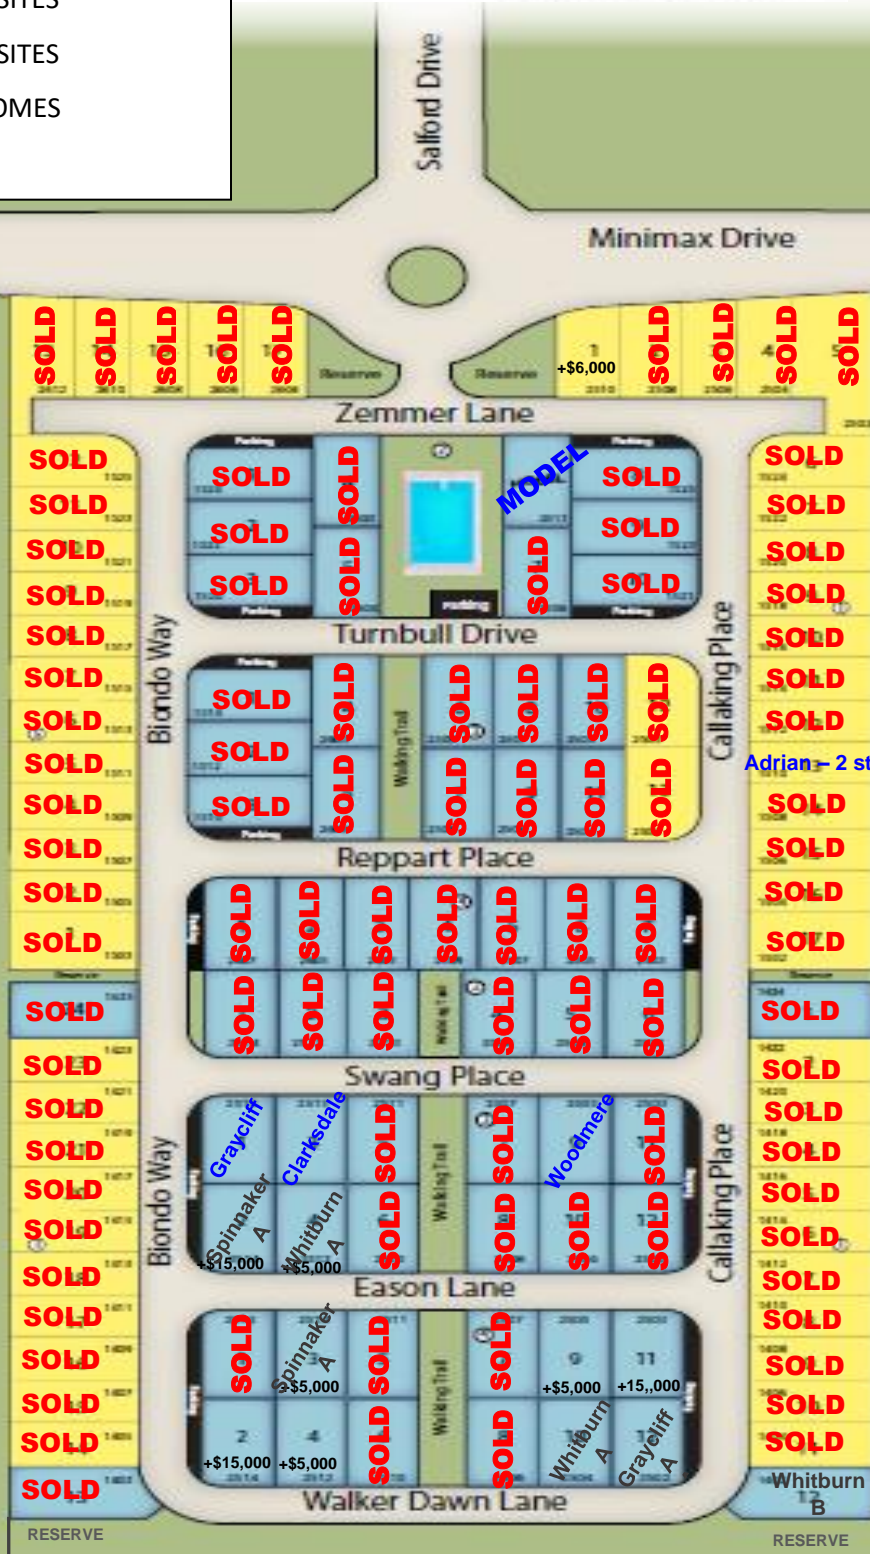

TIMBERGROVE VILLAGE

- 40 FT WIDE HOME SITES
- 31 FT WIDE HOME SITES
- QUICK MOVE-IN HOMES
- BEING PERMITTED

CENTRAL LIVING
by David Weekley Homes