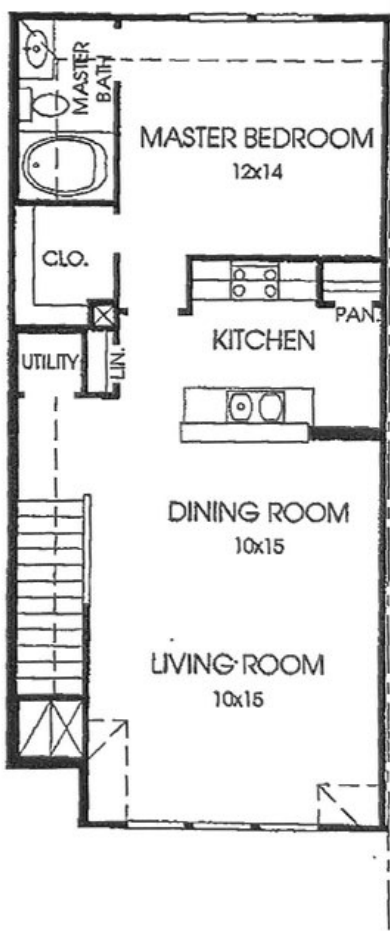

SECOND FLOOR

PERRY HOMES