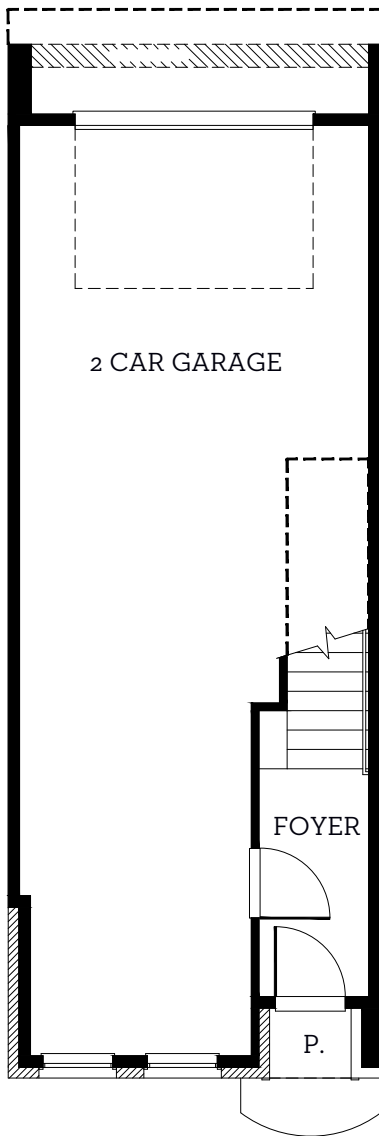

# INTOWN

— HOMES —

6131 Cottage Grove Lake Dr.

1,372 sq.ft.

2 bedrooms / 2.5 baths

**First Floor**  
63 sq.ft.

**Second Floor**  
634 sq.ft.

**Third Floor**  
675 sq.ft.

All prices, features and plans are subject to change without notice. Square footage is approximate. No representation or warranties either expressed or implied. Are made as to the accuracy of the information herein or with respect to the suitability, usability, merchantability or conditions of any property herein described. All rights Reserved. InTownHomes 2015