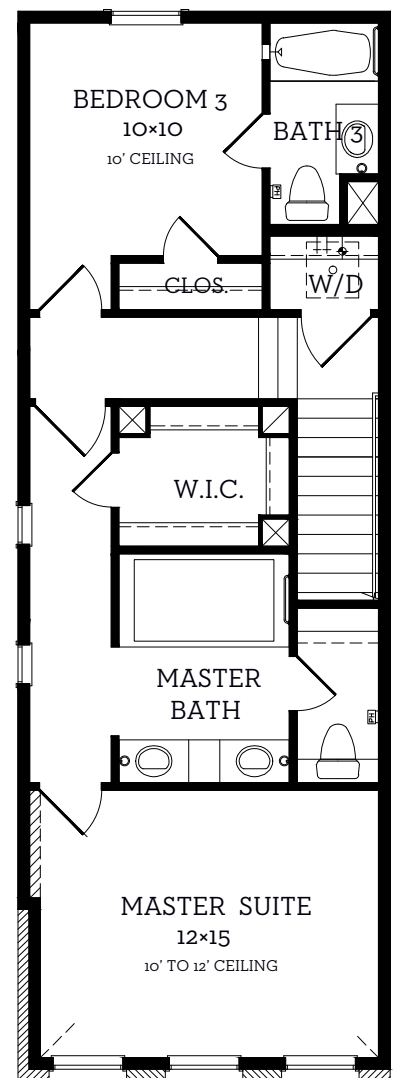

# INTOWN

— HOMES —

6131 Cottage Grove Lake Dr.

1,372 sq.ft.

2 bedrooms / 2.5 baths

**First Floor**  
63 sq.ft.

**Second Floor**  
634 sq.ft.

**Third Floor**  
675 sq.ft.

All prices, features and plans are subject to change without notice. Square footage is approximate. No representation or warranties either expressed or implied. Are made as to the accuracy of the information herein or with respect to the suitability, usability, merchantability or conditions of any property herein described. All rights Reserved. InTownHomes 2015