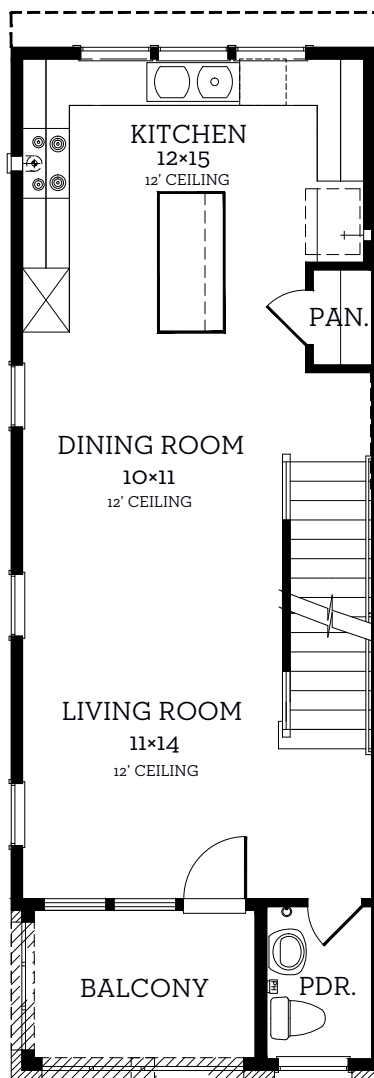

# INTOWN

— HOMES —

6131 Cottage Grove Lake Dr.

1,372 sq.ft.

2 bedrooms / 2.5 baths

**First Floor**  
63 sq.ft.

**Second Floor**  
634 sq.ft.

**Third Floor**  
675 sq.ft.

All prices, features and plans are subject to change without notice. Square footage is approximate. No representation or warranties either expressed or implied. Are made as to the accuracy of the information herein or with respect to the suitability, usability, merchantability or conditions of any property herein described. All rights Reserved. InTownHomes 2015