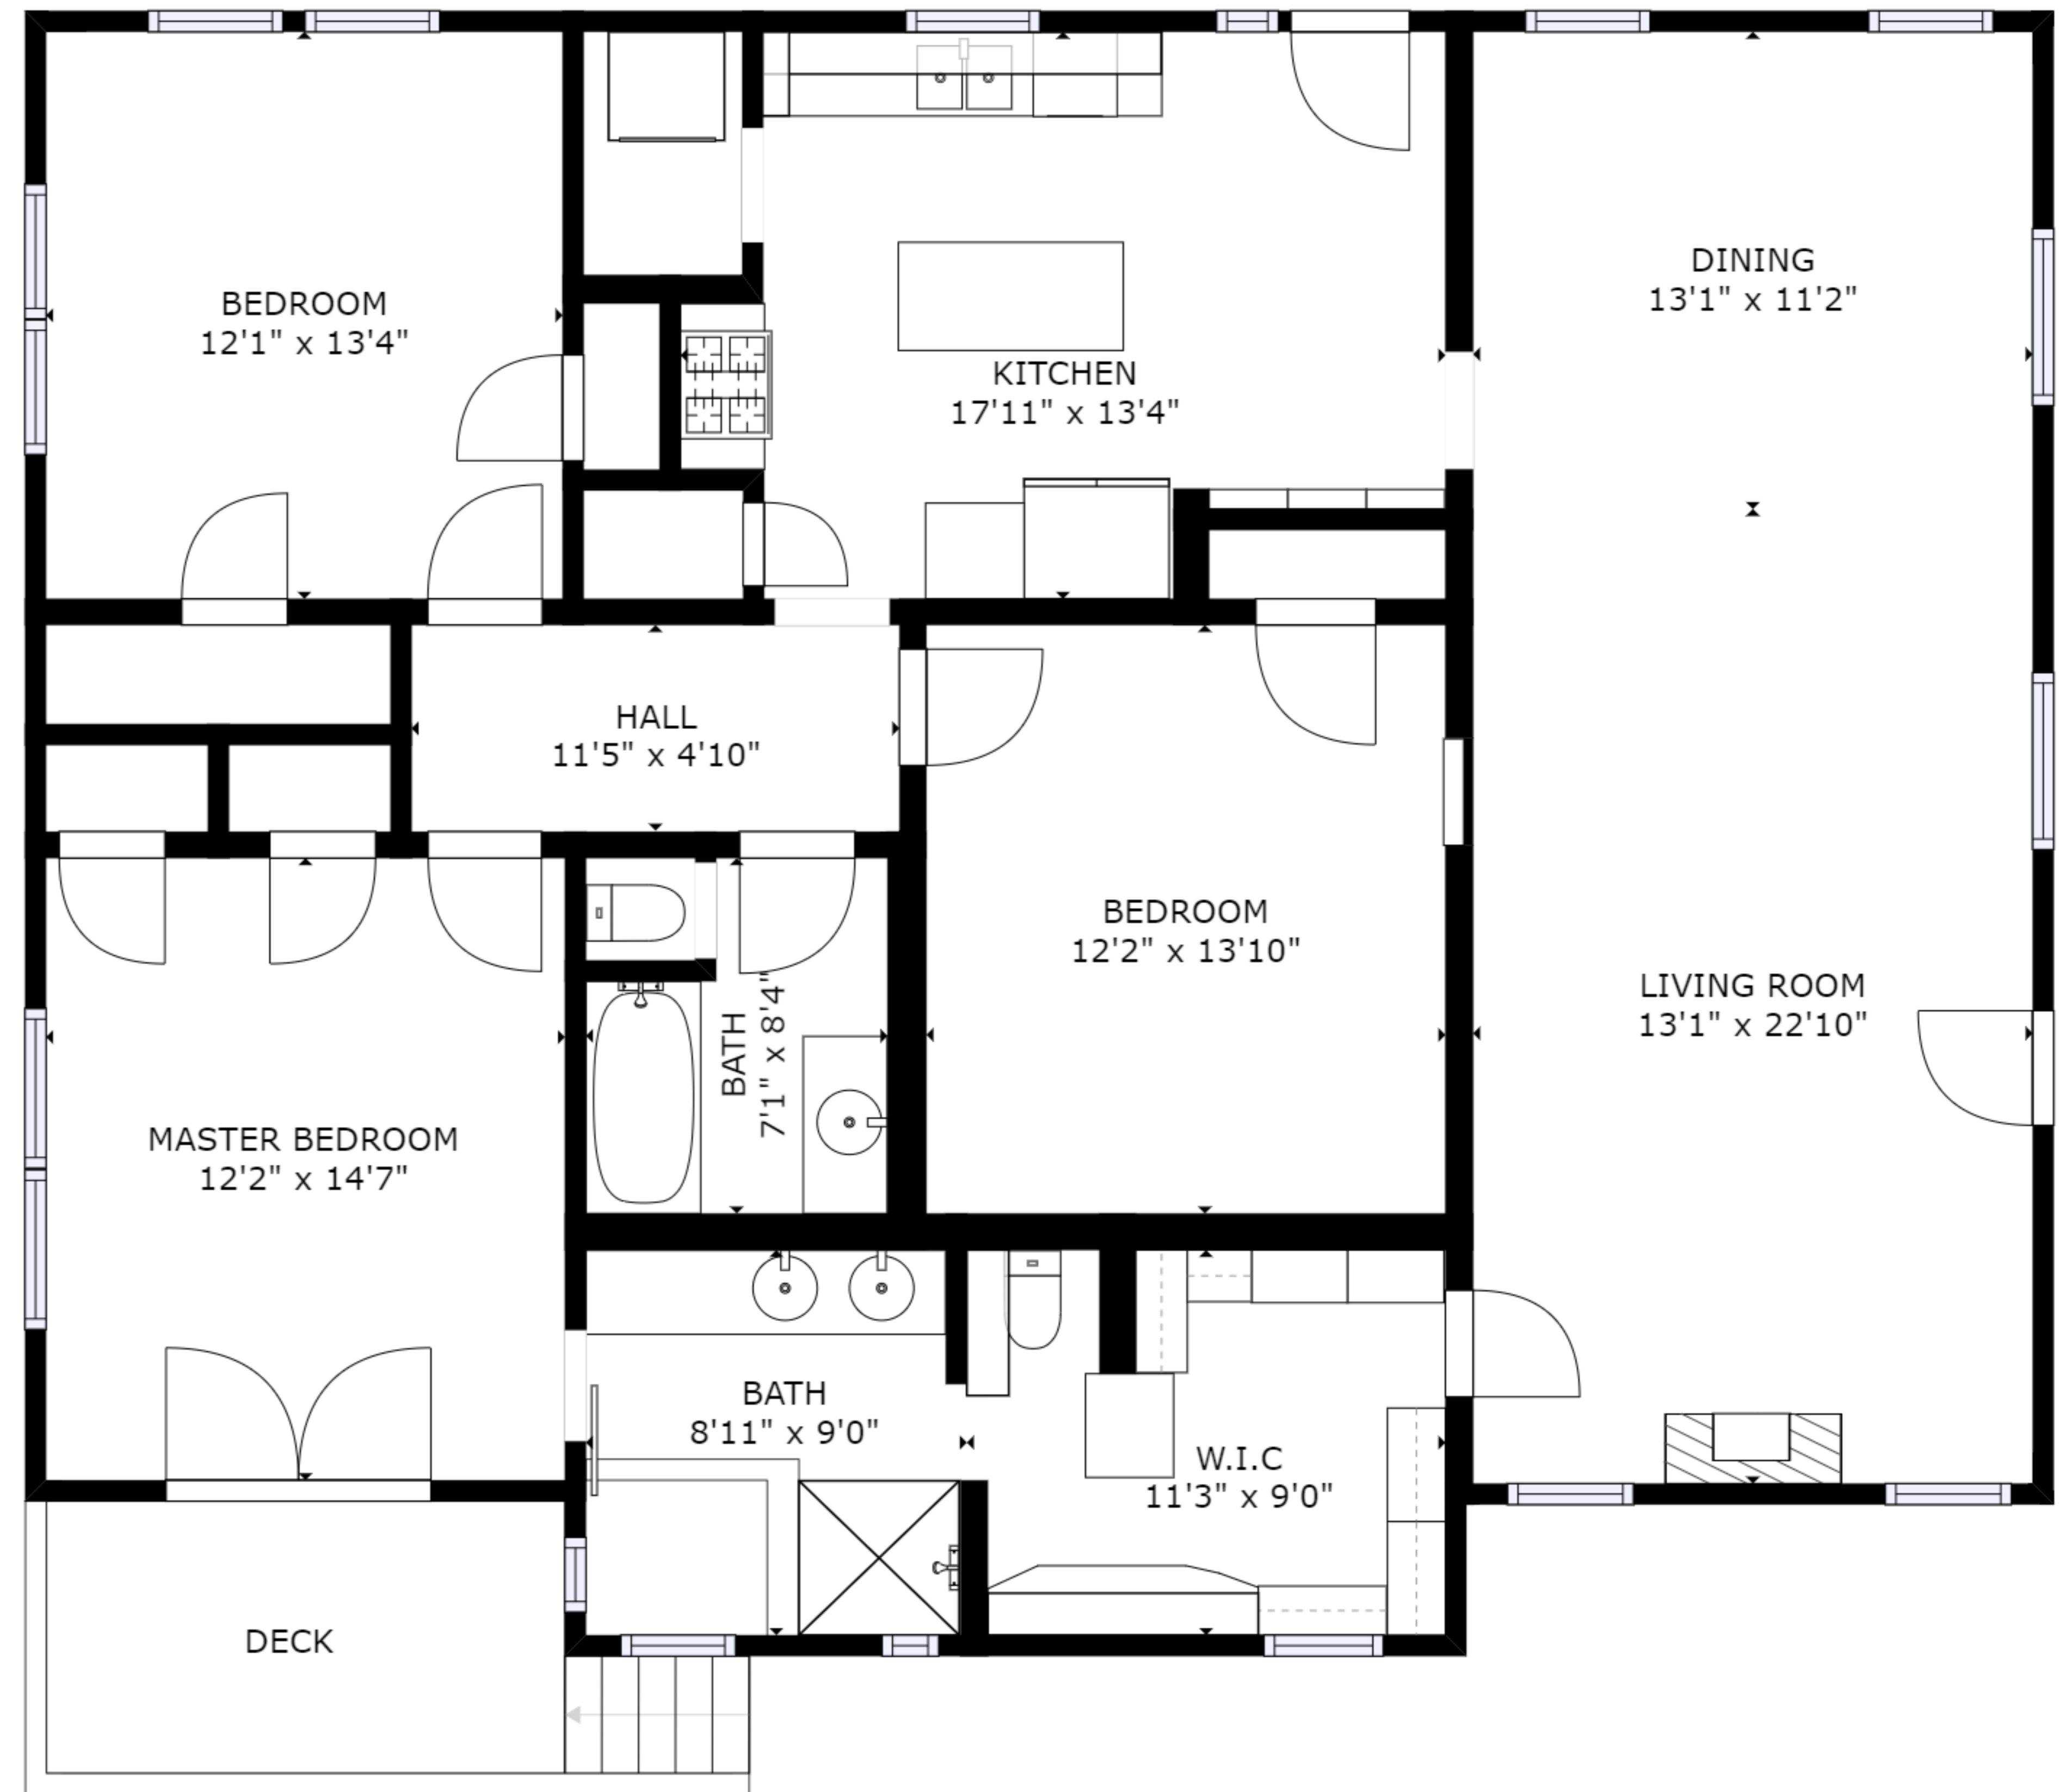

FLOOR 1

GROSS INTERNAL AREA
 FLOOR 1: 2353 sq. ft, EXCLUDED AREAS:
 DECK: 78 sq. ft
 TOTAL: 2353 sq. ft

SIZES AND DIMENSIONS ARE APPROXIMATE, ACTUAL MAY VARY.