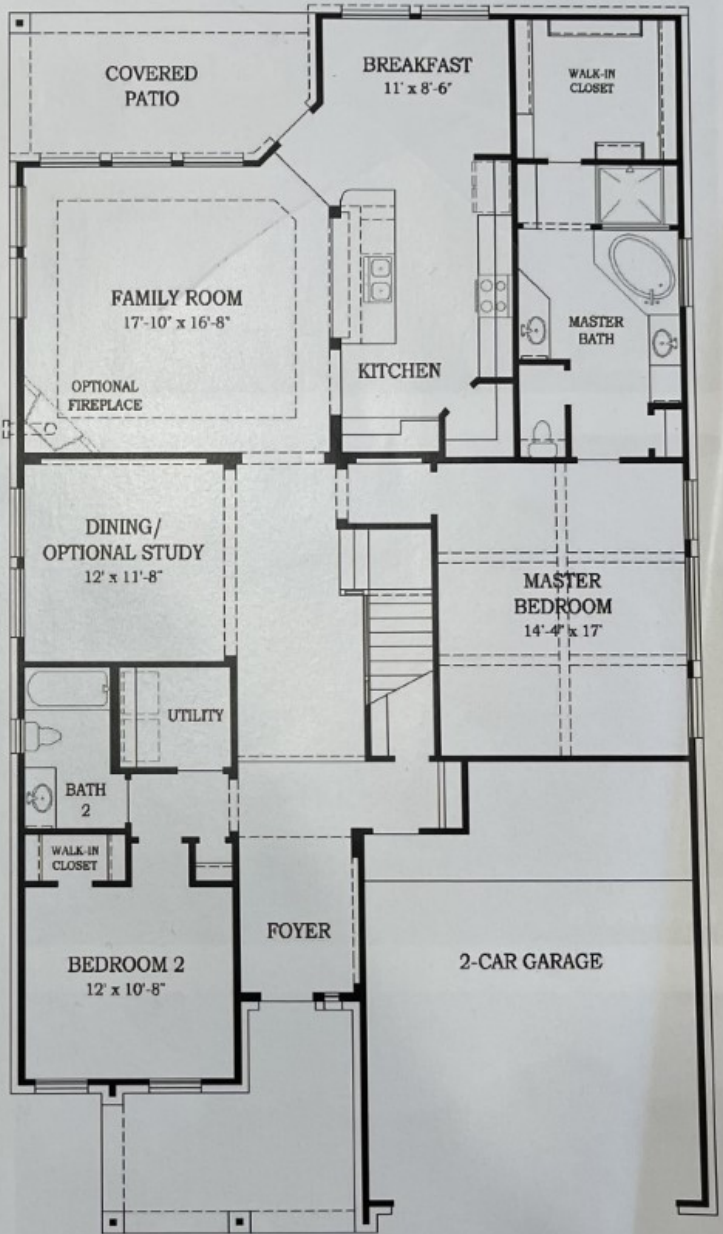

# PENDLETON • PLAN 3770

## 2,733 Sq. Ft.

CHESMAR.com

OPTIONAL STUDY  
AT DINING

FIRST FLOOR PLAN

SECOND FLOOR PLAN

Square footage and room dimensions are approximate and may vary per elevation. Window placement, roof line and porches may also vary by elevation. Plans, features, prices and availability are subject to change without notice.