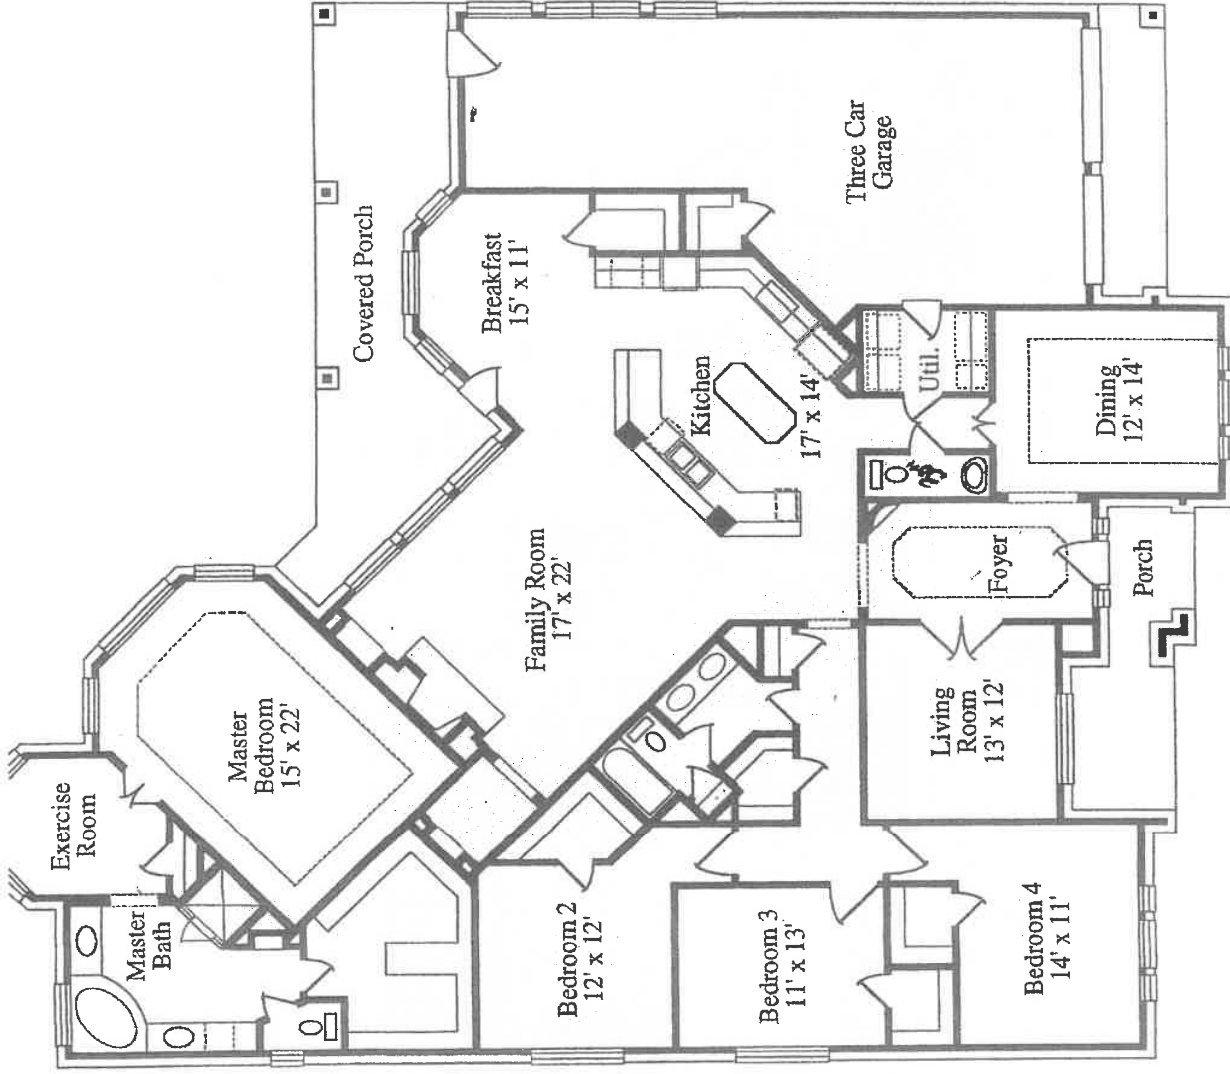

3153
3465-Sq. Ft.
 ☞ 4 Bedrooms
 ☞ 2 1/2 Baths

- ☞ Both Formals
- ☞ Spacious Family Room
- ☞ Large Master with Bay Window
- ☞ Open Kitchen & Family Room
- ☞ Covered Patio
- ☞ Three Car Garage
- ☞ Exercise Room

15214 Climbing Branch Drive

*These floor plans are artists' renderings and may be subject to change and modifications.
 Room dimensions and homesties are approximate sizes.
 For additional information, please contact your Fedrick, Harris, Sales Associate.*