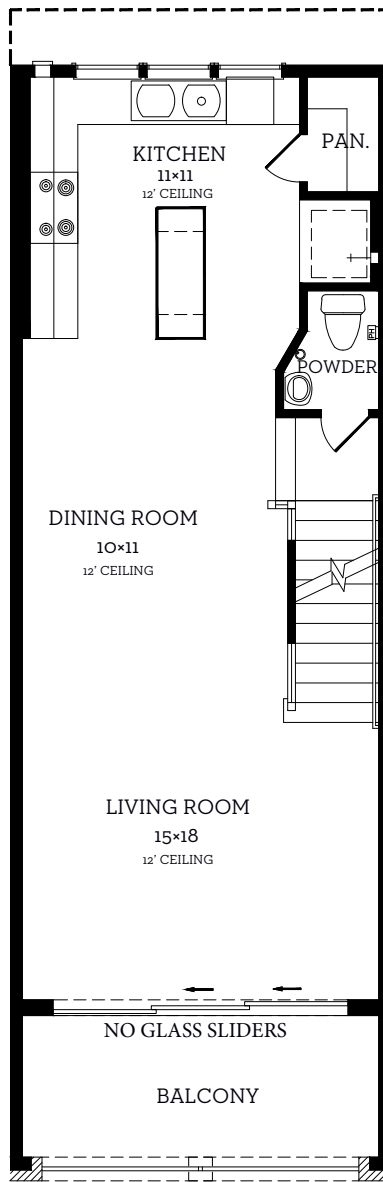

INTOWN

— HOMES —

6005 Cottage Grove Lake Dr.

1,451 sq.ft.

2 bedrooms / 2.5 baths

All prices, features and plans are subject to change without notice. Square footage is approximate. No representation or warranties either expressed or implied. Are made as to the accuracy of the information herein or with respect to the suitability, usability, merchantability or conditions of any property herein described. All rights Reserved. InTownHomes 2020

INTOWN

HOMES

6005 Cottage Grove Lake Dr.

1,451 sq.ft.

2 bedrooms / 2.5 baths

First Floor
83 sq.ft.

Second Floor
640 sq.ft.

Third Floor
728 sq.ft.

All prices, features and plans are subject to change without notice. Square footage is approximate. No representation or warranties either expressed or implied. Are made as to the accuracy of the information herein or with respect to the suitability, usability, merchantability or conditions of any property herein described. All rights Reserved. InTownHomes 2020