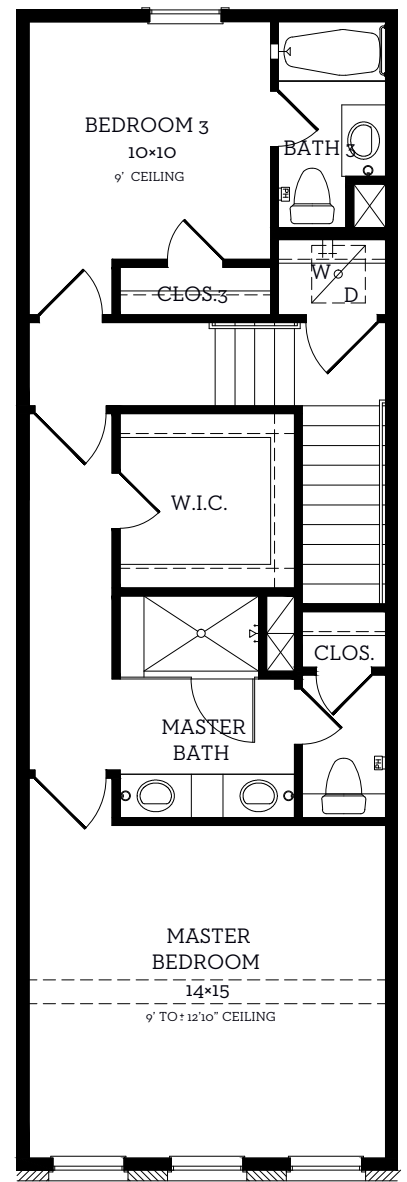

INTOWN

— HOMES —

6005 Cottage Grove Lake Dr.

1,451 sq.ft.

2 bedrooms / 2.5 baths

All prices, features and plans are subject to change without notice. Square footage is approximate. No representation or warranties either expressed or implied. Are made as to the accuracy of the information herein or with respect to the suitability, usability, merchantability or conditions of any property herein described. All rights Reserved. InTownHomes 2020

INTOWN

HOMES

6005 Cottage Grove Lake Dr.

1,451 sq.ft.

2 bedrooms / 2.5 baths

First Floor
83 sq.ft.

Second Floor
640 sq.ft.

Third Floor
728 sq.ft.

All prices, features and plans are subject to change without notice. Square footage is approximate. No representation or warranties either expressed or implied. Are made as to the accuracy of the information herein or with respect to the suitability, usability, merchantability or conditions of any property herein described. All rights Reserved. InTownHomes 2020