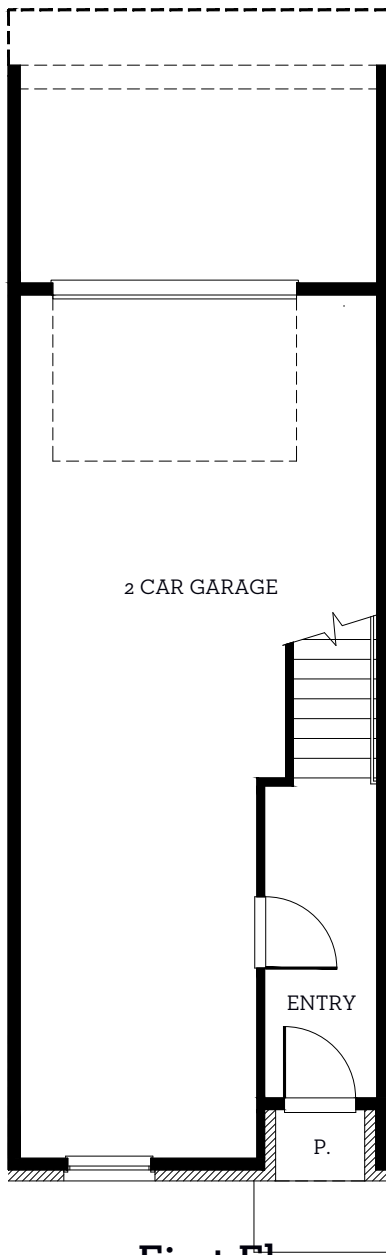

INTOWN

— HOMES —

6005 Cottage Grove Lake Dr.

1,451 sq.ft.

2 bedrooms / 2.5 baths

All prices, features and plans are subject to change without notice. Square footage is approximate. No representation or warranties either expressed or implied. Are made as to the accuracy of the information herein or with respect to the suitability, usability, merchantability or conditions of any property herein described. All rights Reserved. InTownHomes 2020

INTOWN

HOMES

6005 Cottage Grove Lake Dr.

1,451 sq.ft.

2 bedrooms / 2.5 baths

First Floor
83 sq.ft.

Second Floor
640 sq.ft.

Third Floor
728 sq.ft.