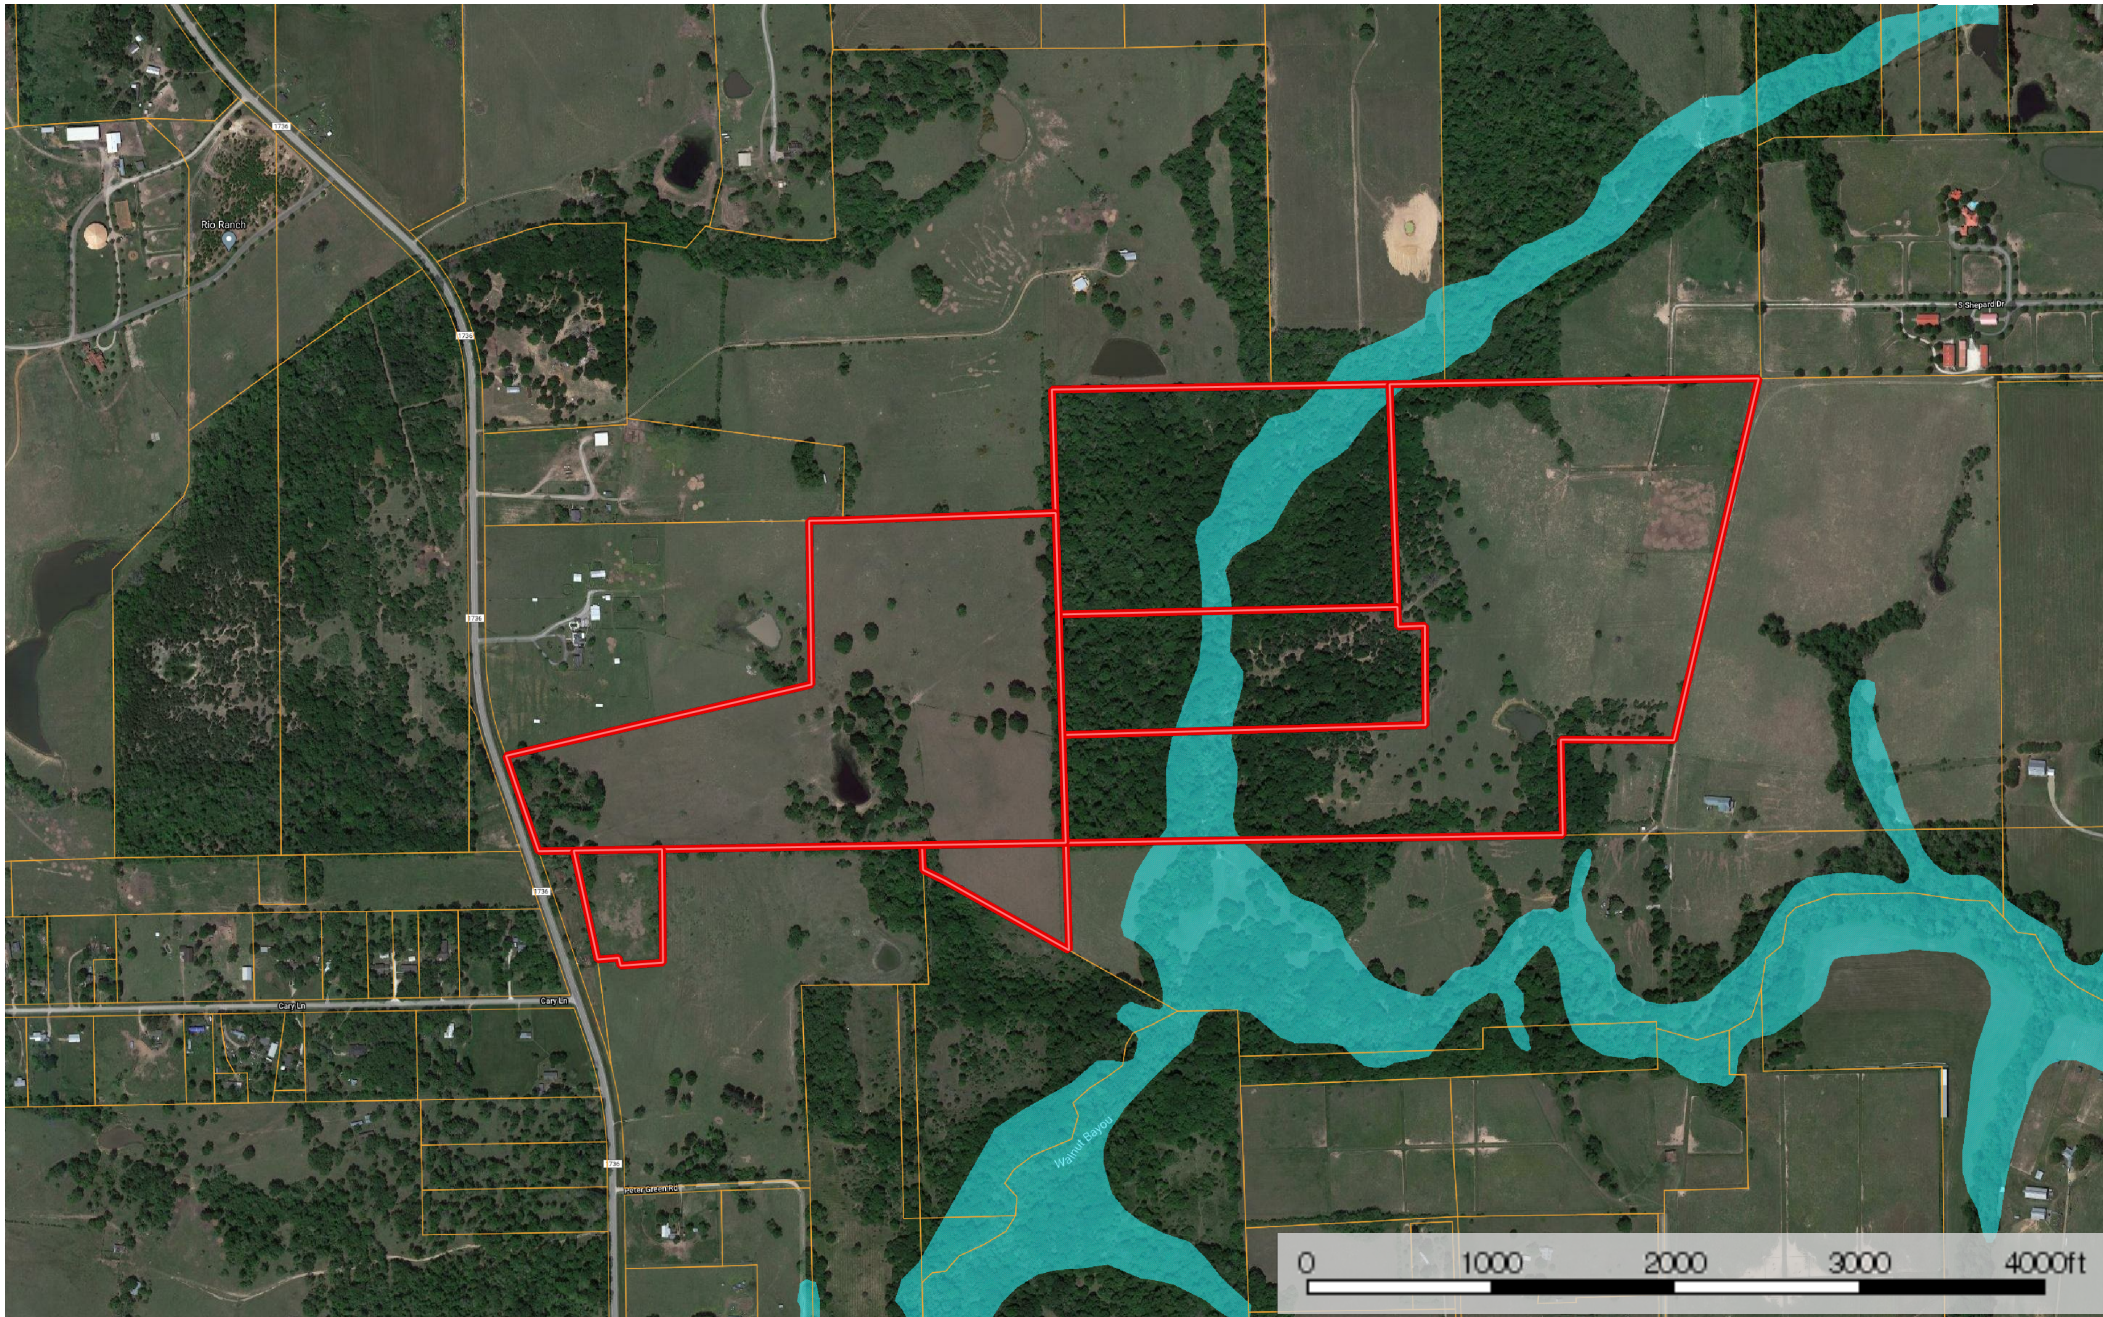

Gerrans Family Properties- Fm 1736 -211 acres

Texas, 211 AC +/-

- Boundary
- Boundary
- 100 Year Floodplain
- 500 Year Floodplain
- Floodway
- Special
- Unmapped/ Not Included