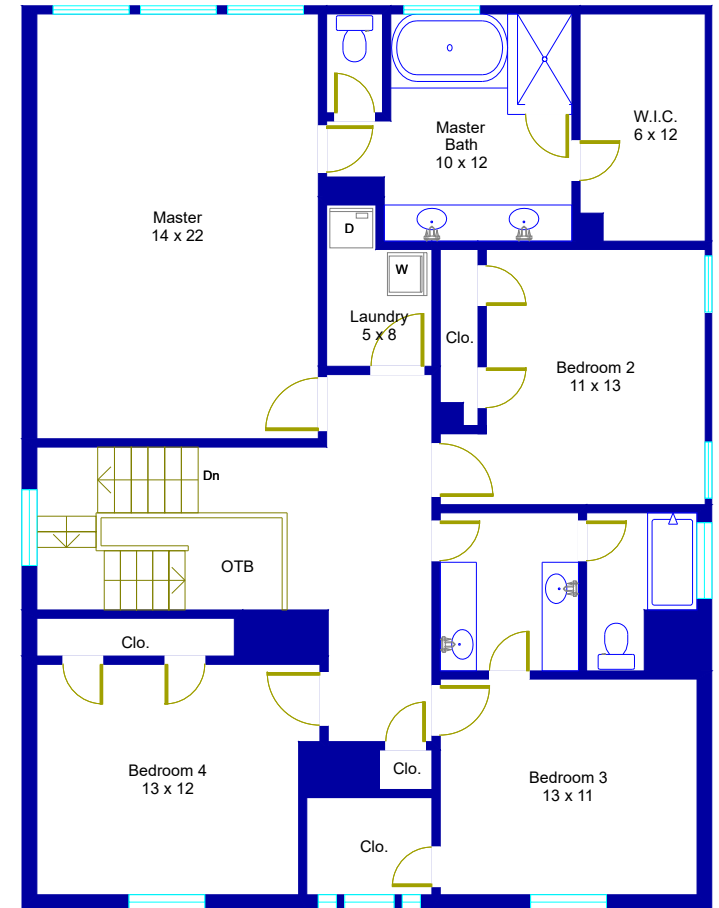

4328 Betty Street Bellaire, Texas

House
First Floor

House
Second Floor

© Floor Plan Graphics LLC 2020. This floor plan is an artistic rendering only. All dimensions are approximate. Floor Plan Graphics LLC makes no representation or warranty as to this rendering's accuracy and no measurements or dimensions should be relied upon without independent verification. This floor plan and its respective square footage information and materials remain the property of Floor Plan Graphics LLC.