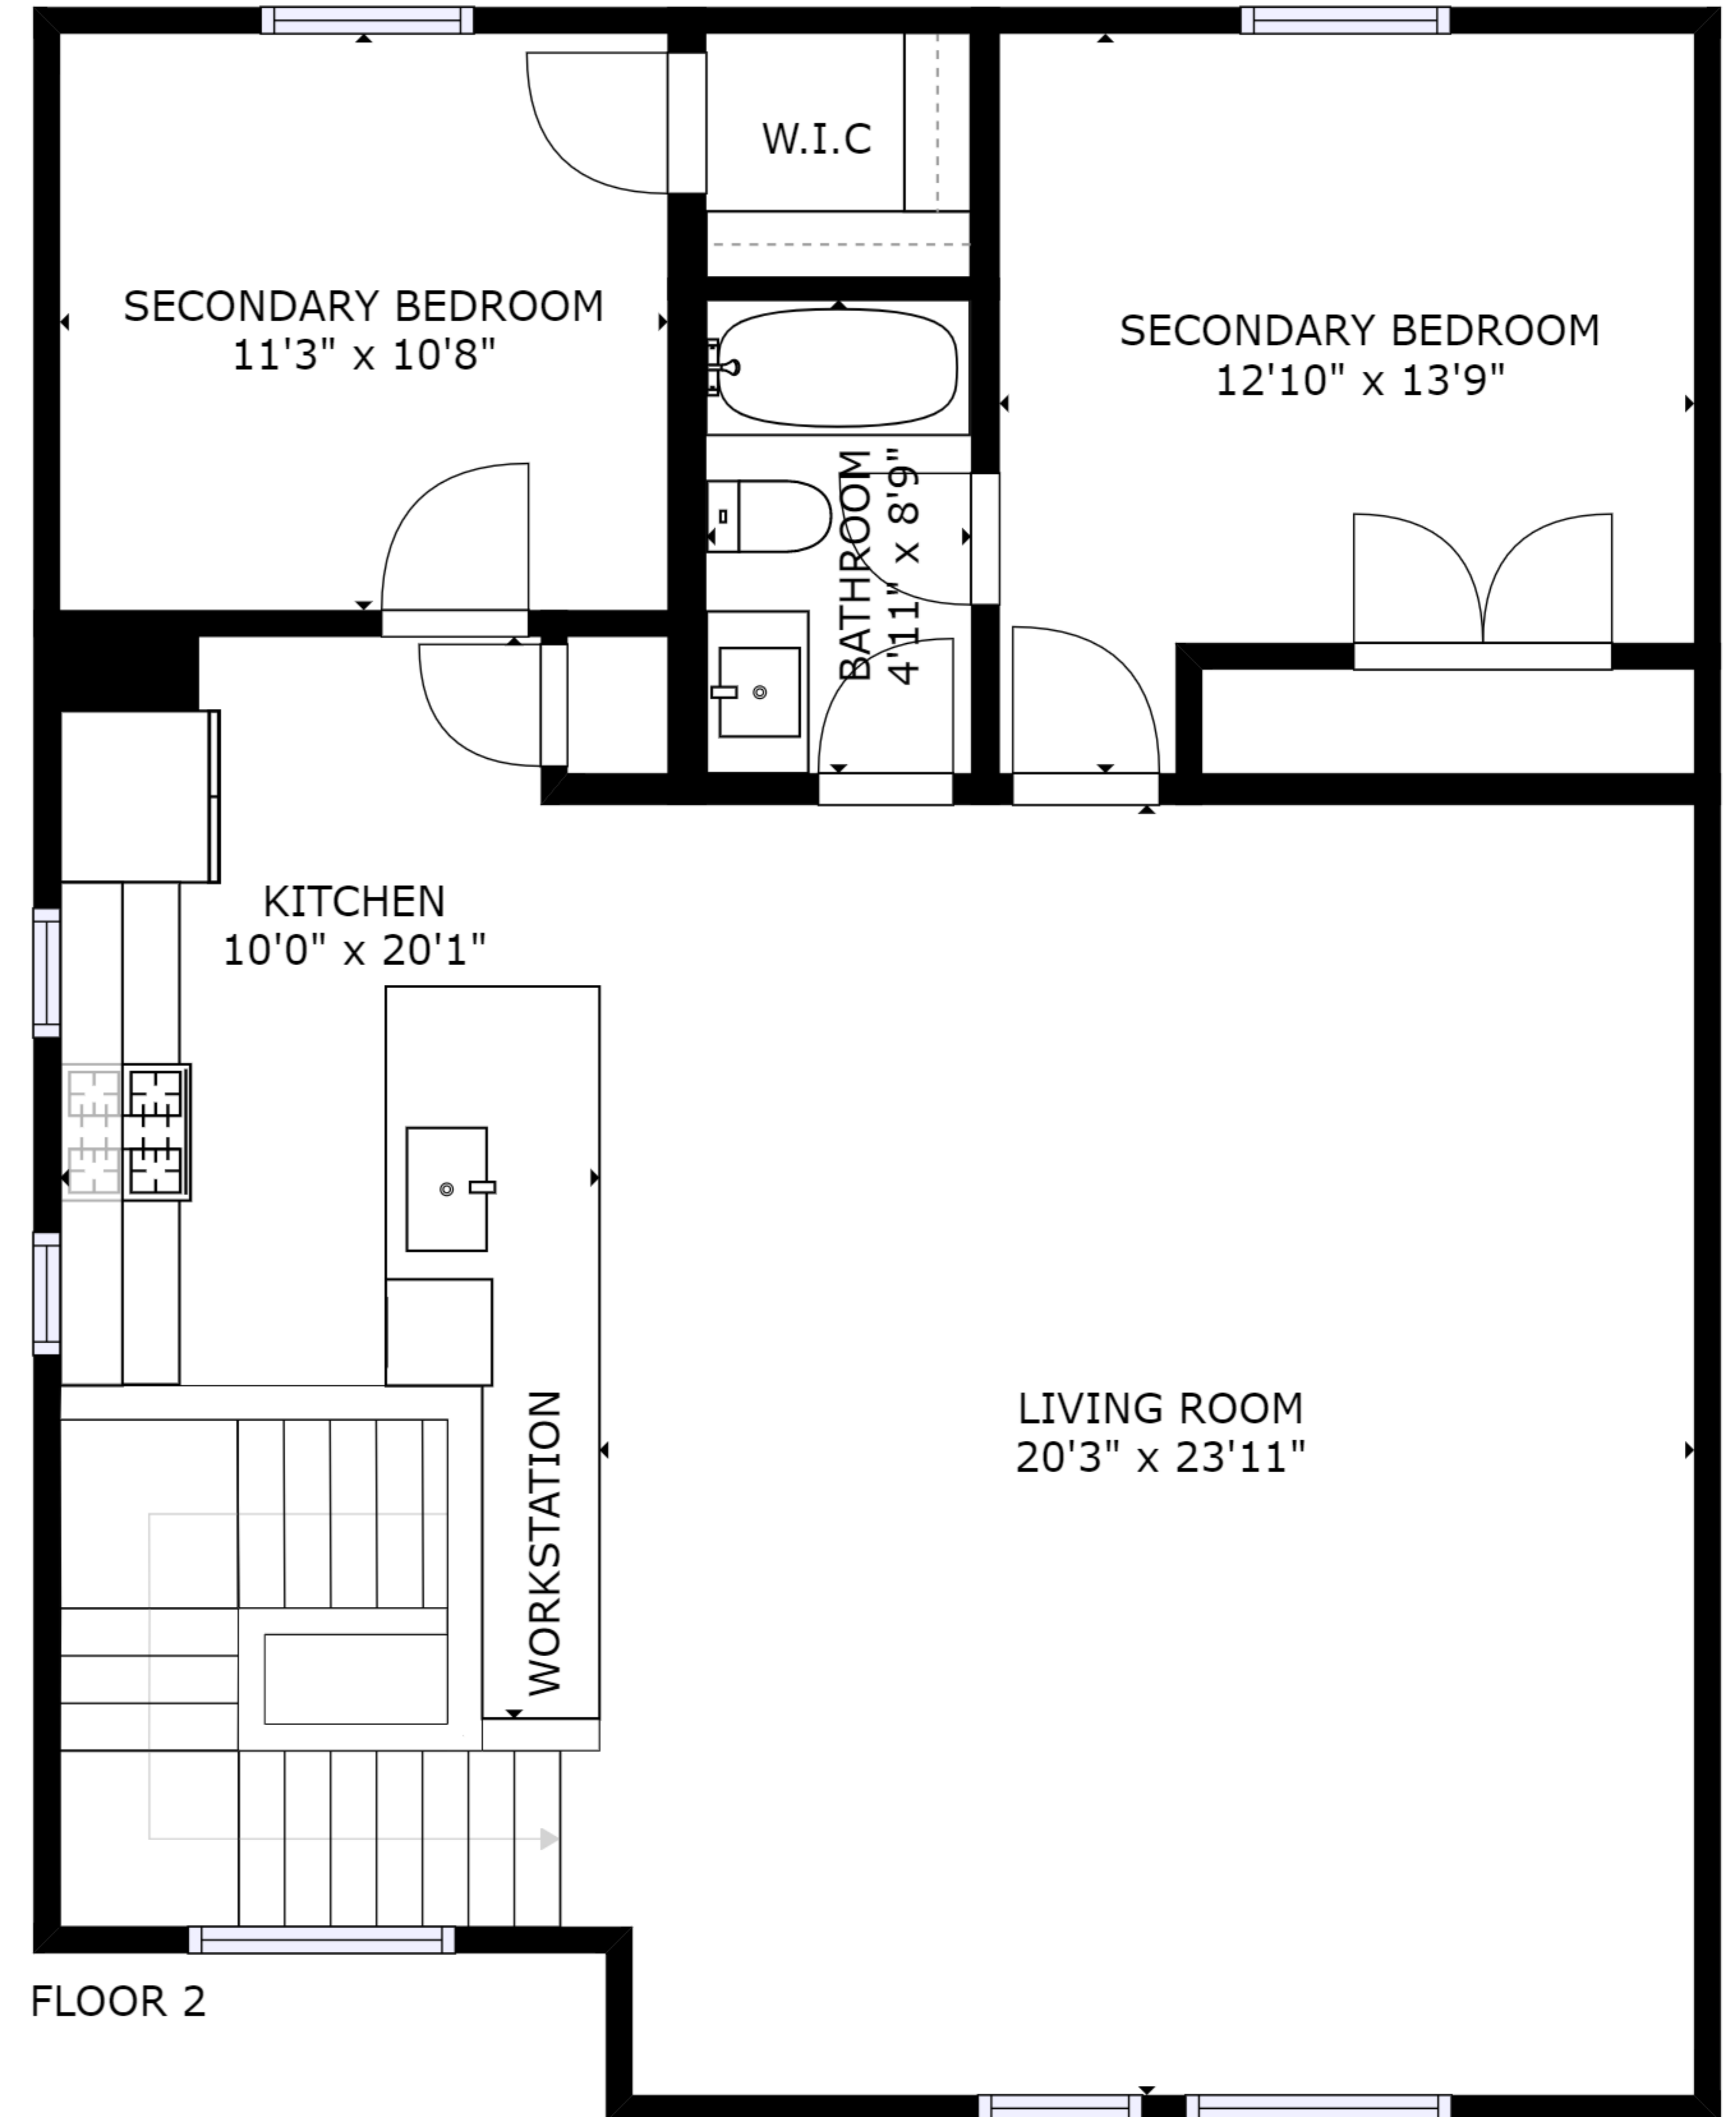

FLOOR 1

FLOOR 2

GROSS INTERNAL AREA
 FLOOR 1: 685 sq ft, FLOOR 2: 1119 sq ft
 TOTAL: 1804 sq ft
 SIZES AND DIMENSIONS ARE APPROXIMATE, ACTUAL MAY VARY.