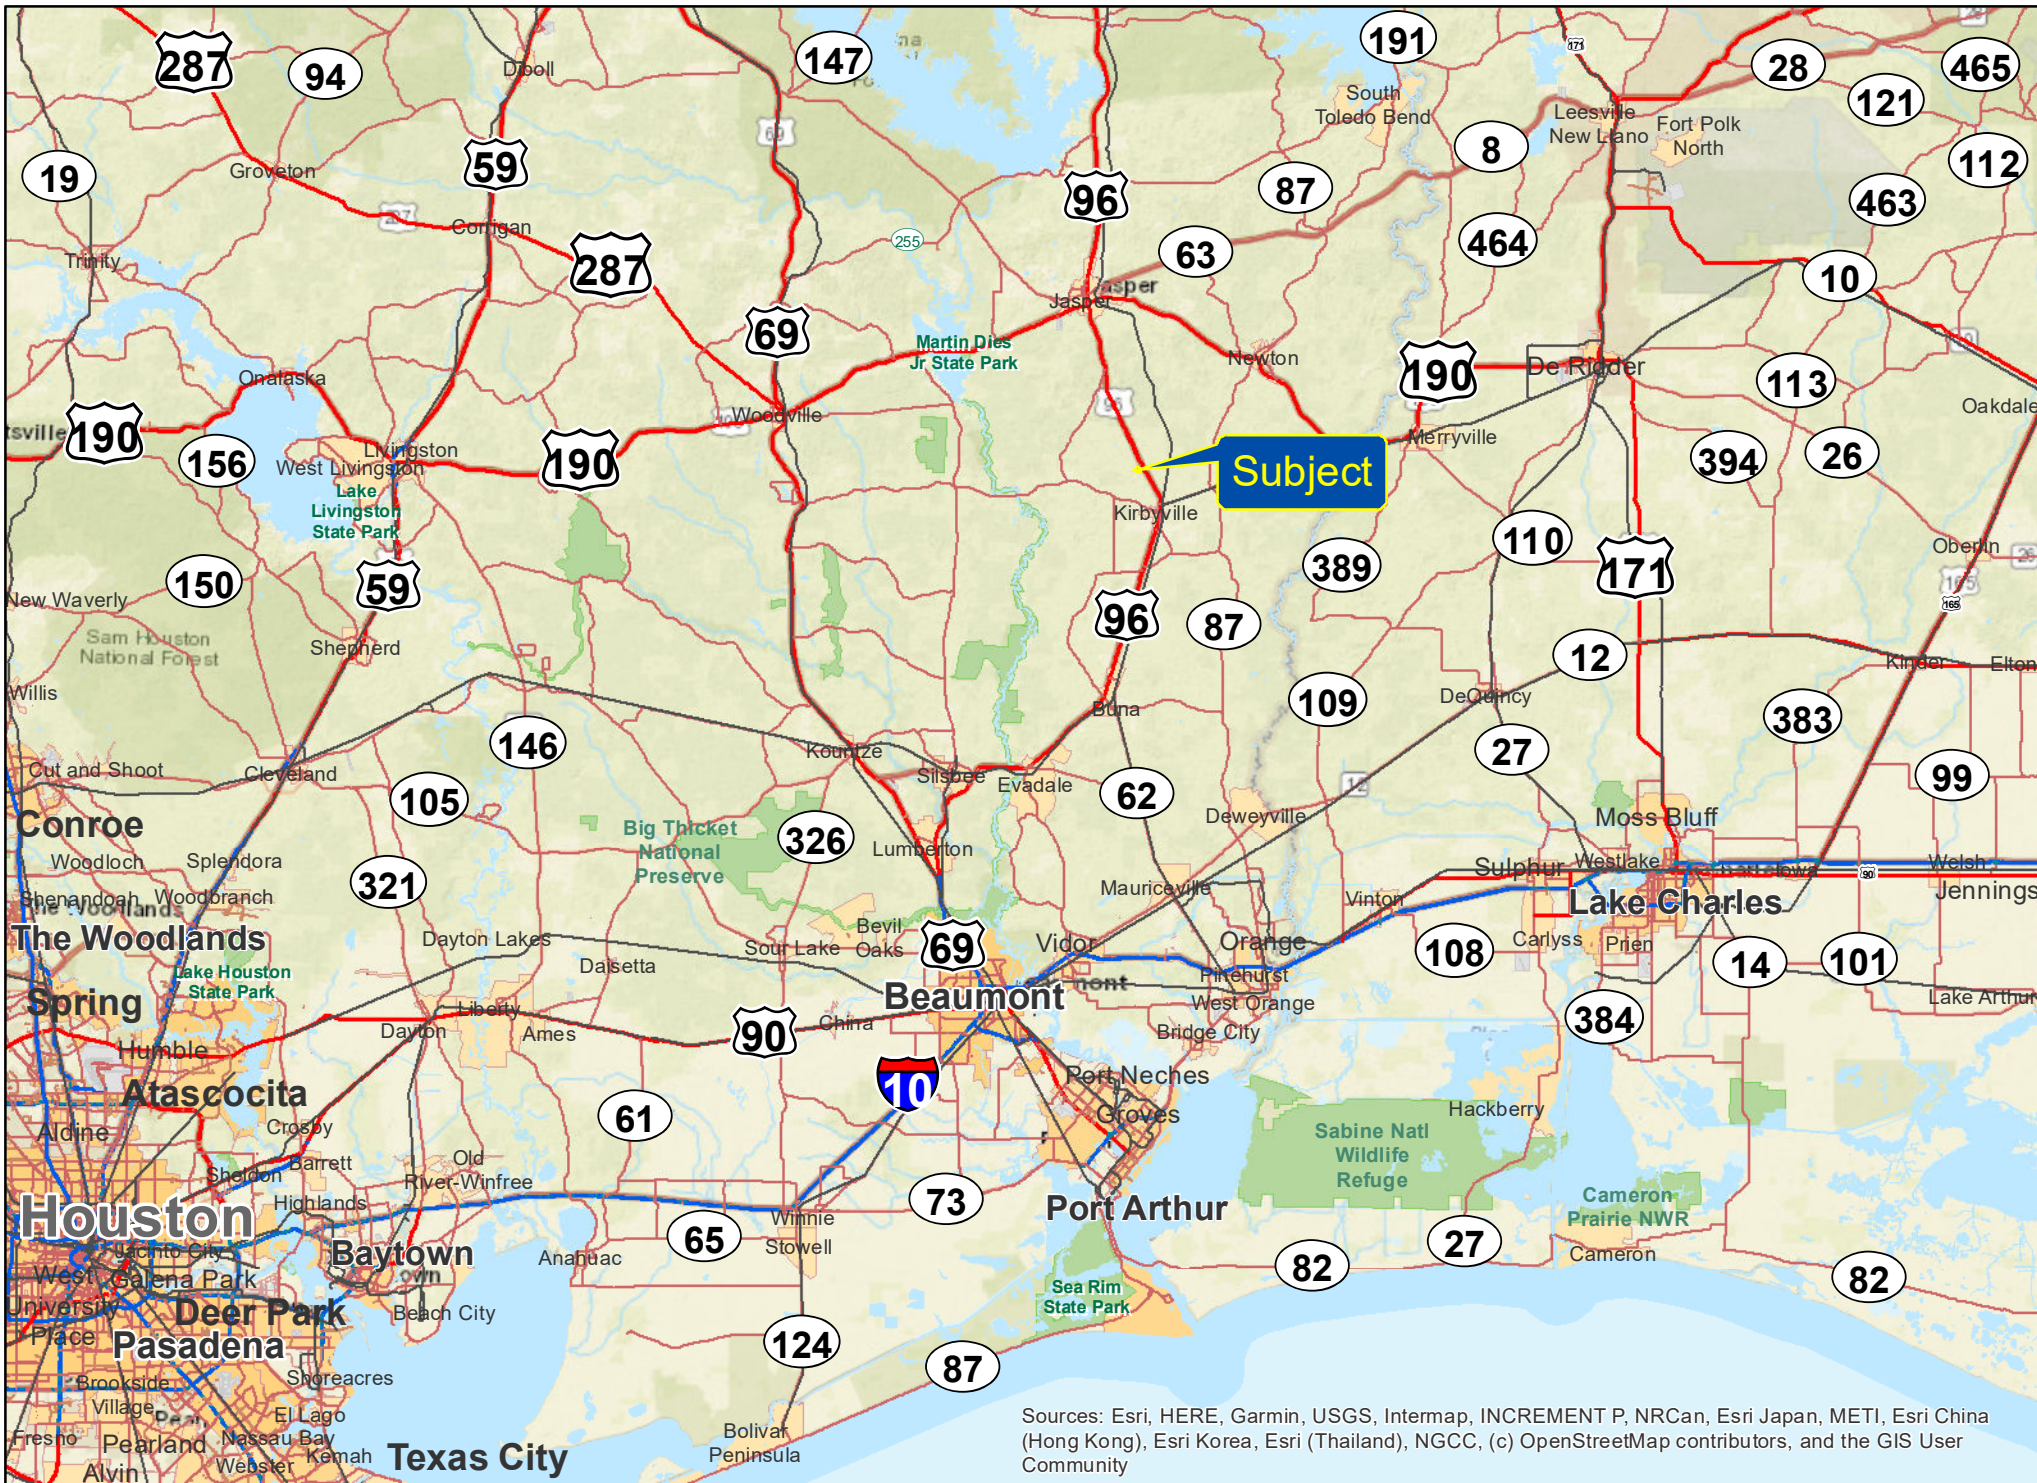

Sources: Esri, HERE, Garmin, USGS, Intermap, INCREMENT P, NRCan, Esri Japan, METI, Esri China (Hong Kong), Esri Korea, Esri (Thailand), NGCC, (c) OpenStreetMap contributors, and the GIS User Community

Mansfield Grove | Kirbyville, Jasper Co., TX

For illustration purposes only.

Sources: Esri, HERE, Garmin, USGS, Intermap, INCREMENT P, NRCan, Esri Japan, METI, Esri China (Hong Kong), Esri Korea, Esri (Thailand), NGCC, (c) OpenStreetMap contributors, and the GIS User Community

Mansfield Grove | Kirbyville, Jasper Co., TX

For illustration purposes only.