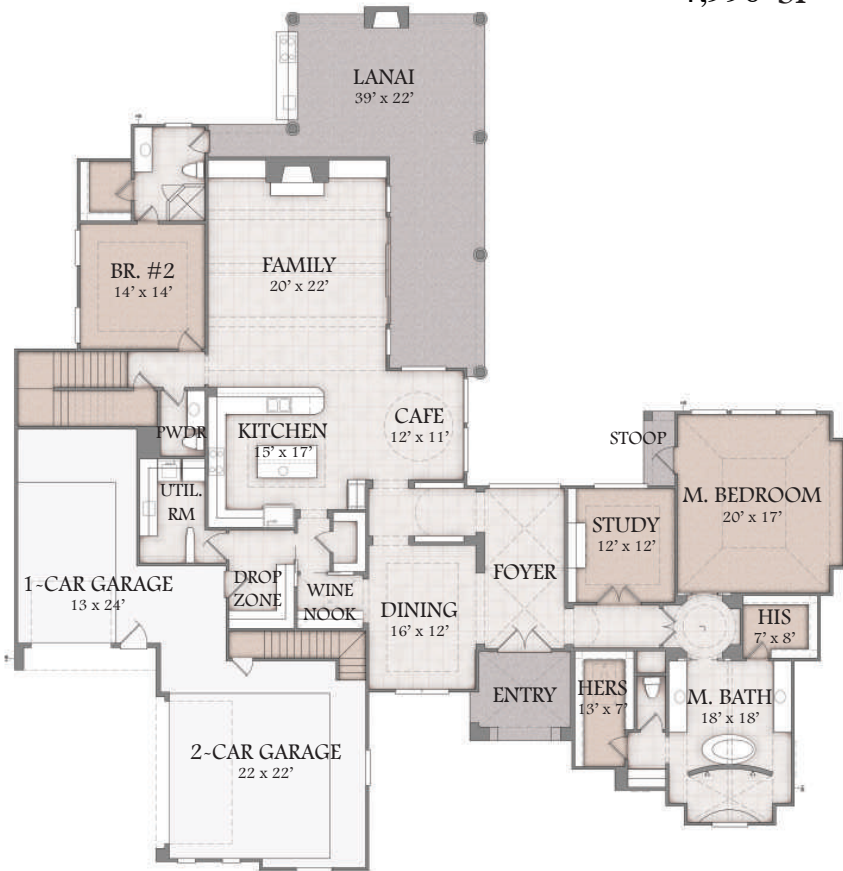

10119 EAST FRIO RIVER CIRCLE
4,990 SF

FIRST FLOOR

SECOND FLOOR

*BUILDER RESERVES THE RIGHT TO MODIFY PLANS AND ELEVATIONS AT ANY TIME.
**ALL DIMENSIONS AND COLORS ARE APPROXIMATE.