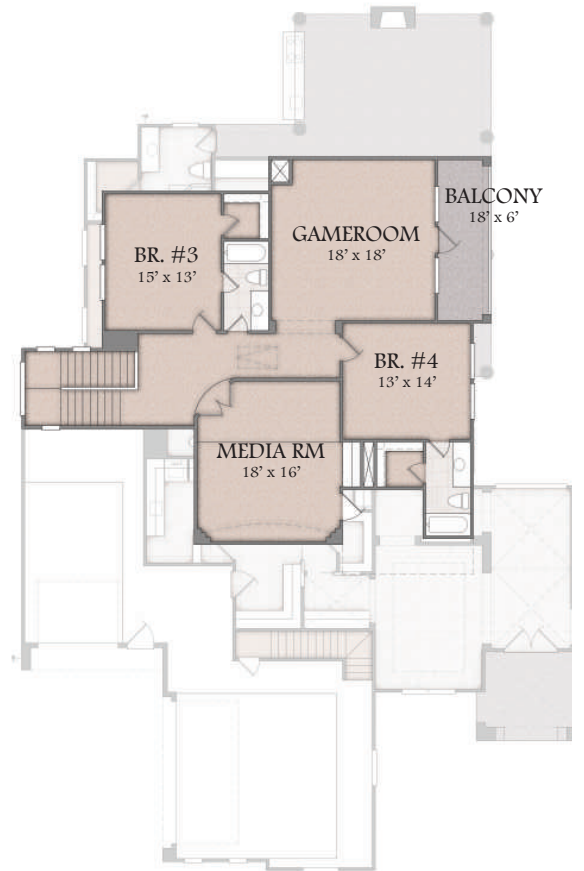

10119 EAST FRIO RIVER CIRCLE
4,990 SF

FIRST FLOOR

SECOND FLOOR

*BUILDER RESERVES THE RIGHT TO MODIFY PLANS AND ELEVATIONS AT ANY TIME.
**ALL DIMENSIONS AND COLORS ARE APPROXIMATE.