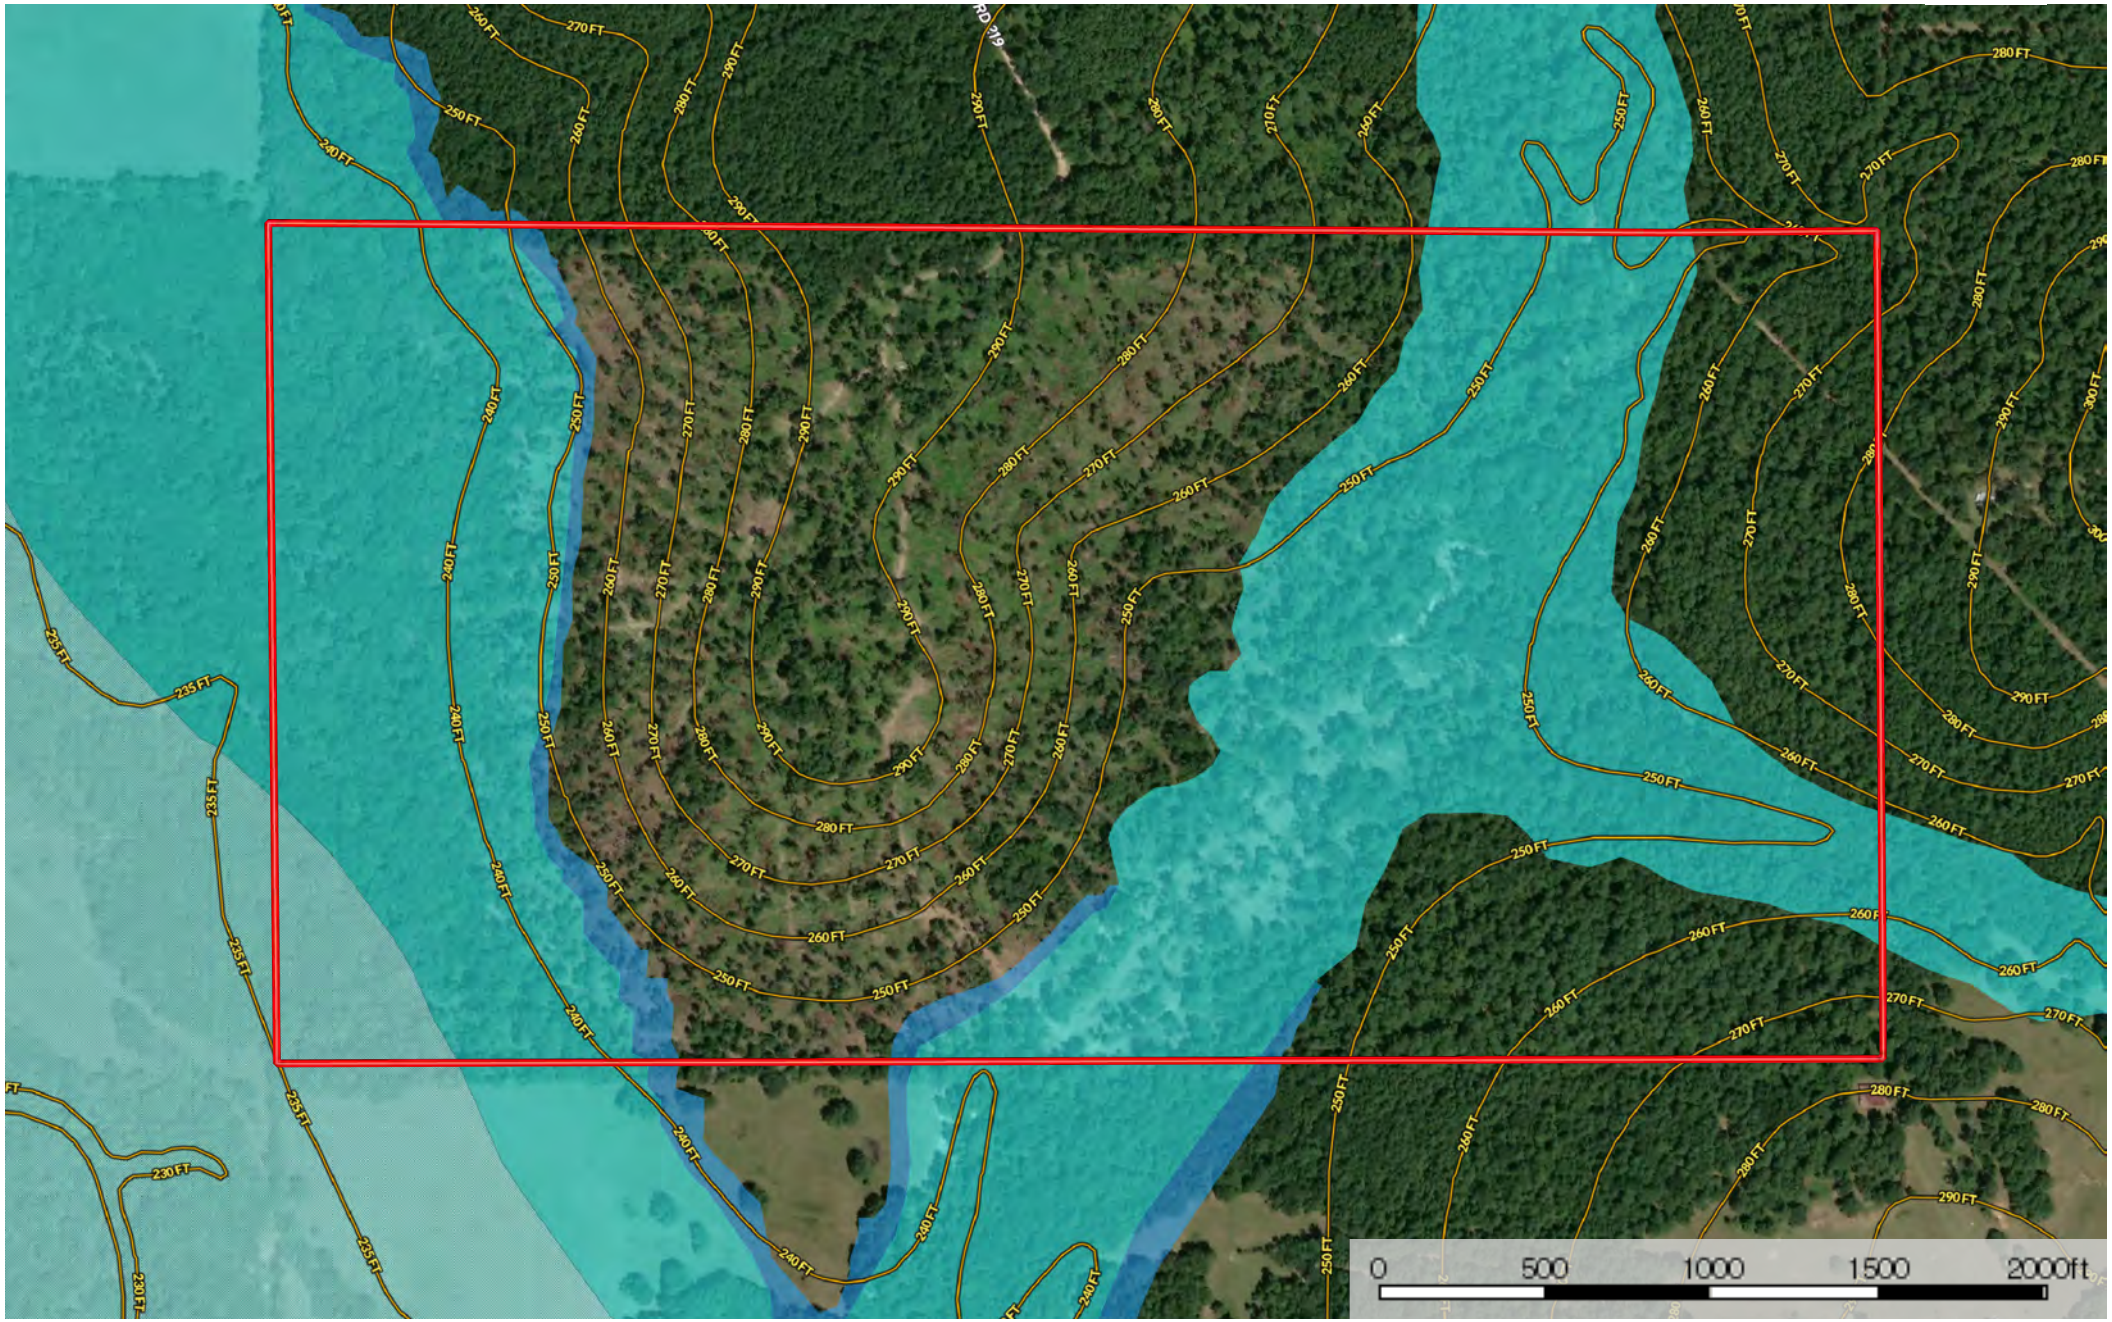

Forest Ridge

Montgomery County, Texas, 205 AC +/-

- Boundary
- 100 Year Floodplain
- 500 Year Floodplain
- Floodway
- Special
- Unmapped/ Not Included