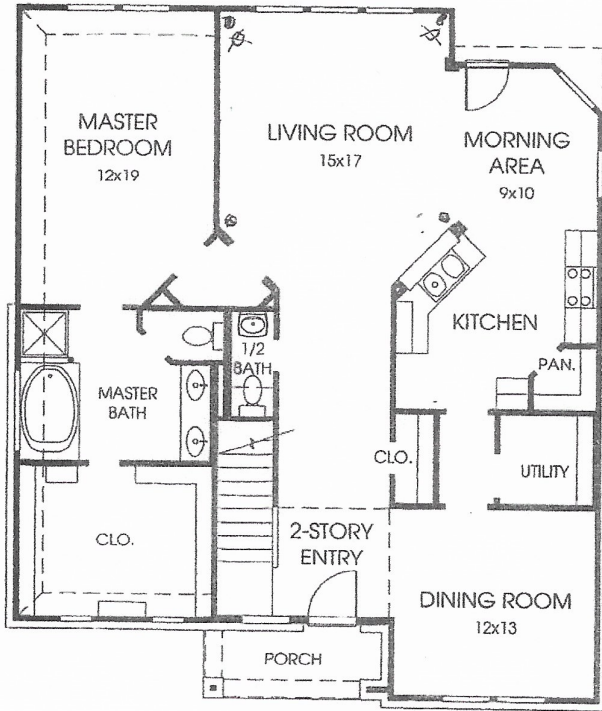

DESIGNS

Plan 2454W

This home contains approximately 2,454 square feet and includes four bedrooms and two and a half baths.

Note: The Options shown on this brochure are available at an additional cost.

PERRY HOMES