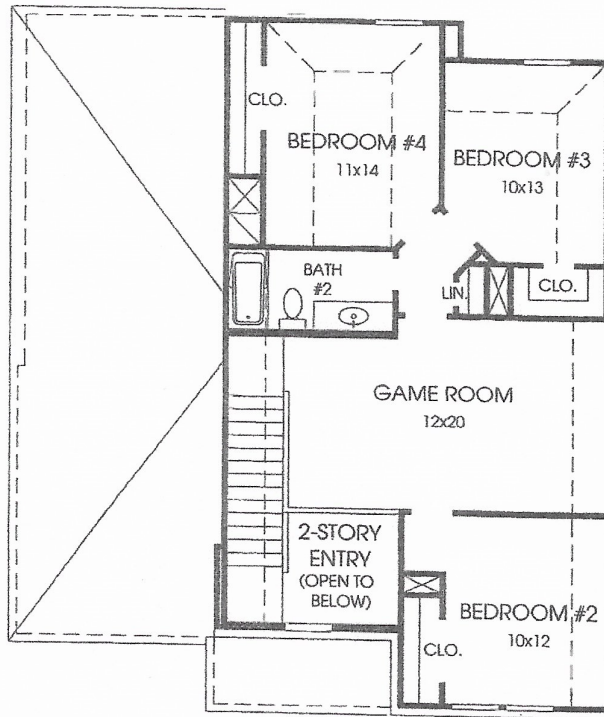

DESIGNS

Plan 2454W

This home contains approximately 2,454 square feet and includes four bedrooms and two and a half baths.

Note: The Options shown on this brochure are available at an additional cost.

PERRY HOMES