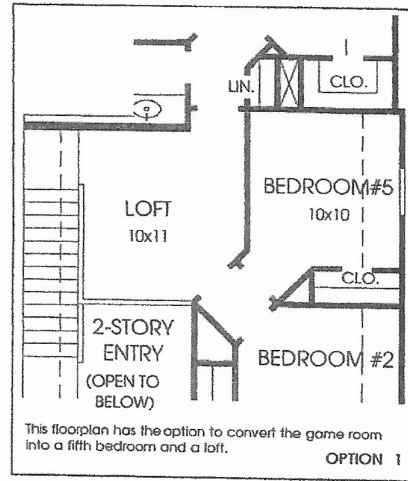

DESIGNS

Plan 2454W

This home contains approximately 2,454 square feet and includes four bedrooms and two and a half baths.

Note: The Options shown on this brochure are available at an additional cost.

PERRY HOMES