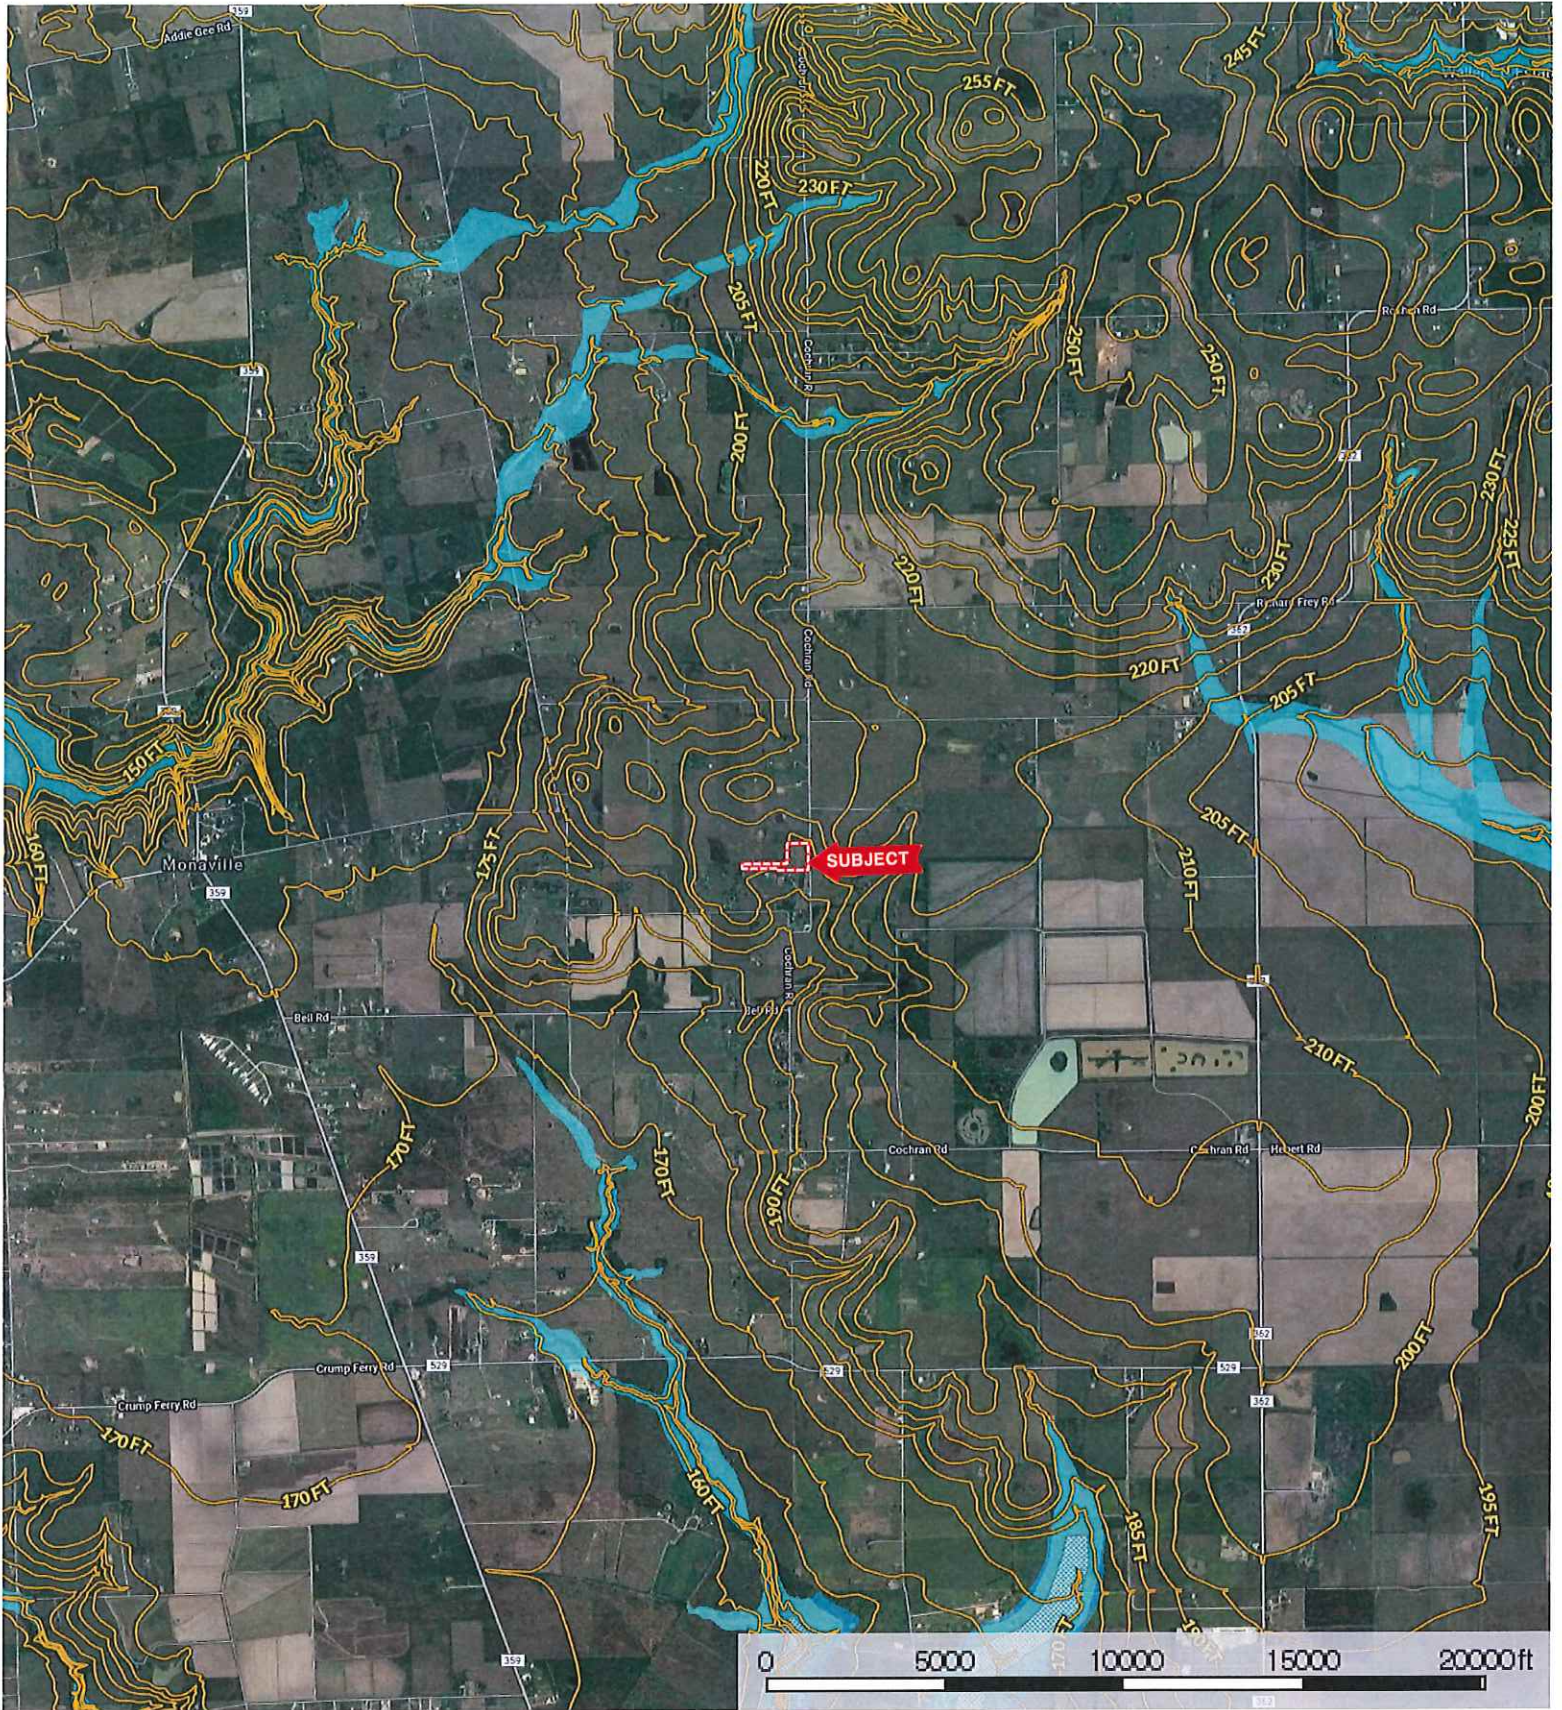

12465 Cochran Rd.  
Waller County, Texas, AC +/-

 Boundary

12465 Cochran Rd.  
Waller County, Texas, AC +/-

 Boundary

12465 Cochran Rd.  
Waller County, Texas, AC +/-

- Boundary
- 100 Year Floodplain
- 500 Year Floodplain
- Floodway
- Special
- Unmapped/ Not Included