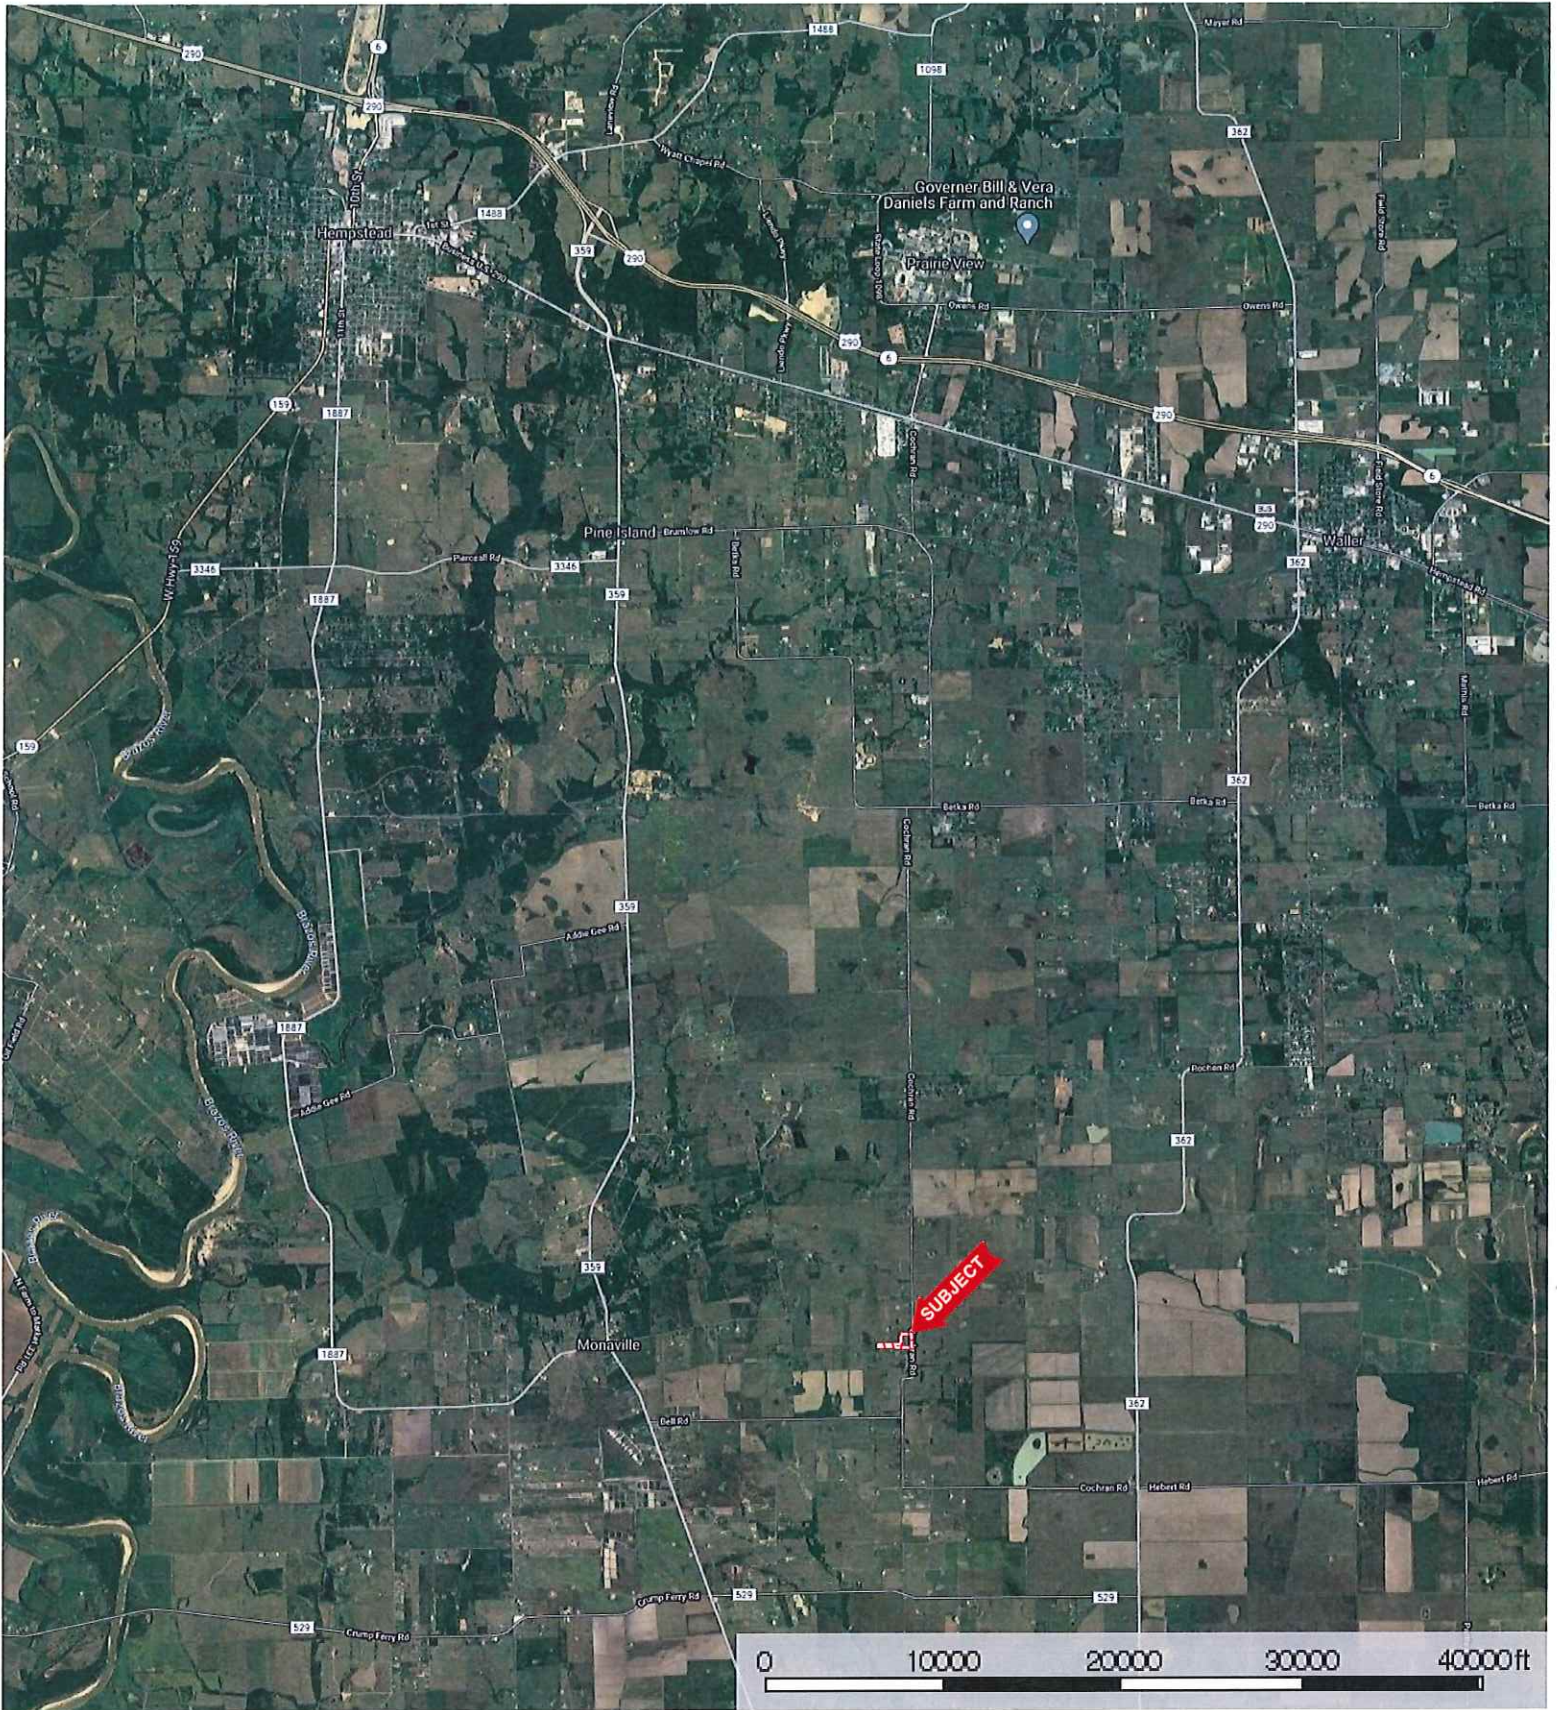

12465 Cochran Rd.  
Waller County, Texas, AC +/-

 Boundary

12465 Cochran Rd.  
Waller County, Texas, AC +/-

 Boundary

12465 Cochran Rd.  
Waller County, Texas, AC +/-

- Boundary
- 100 Year Floodplain
- 500 Year Floodplain
- Floodway
- Special
- Unmapped/ Not Included